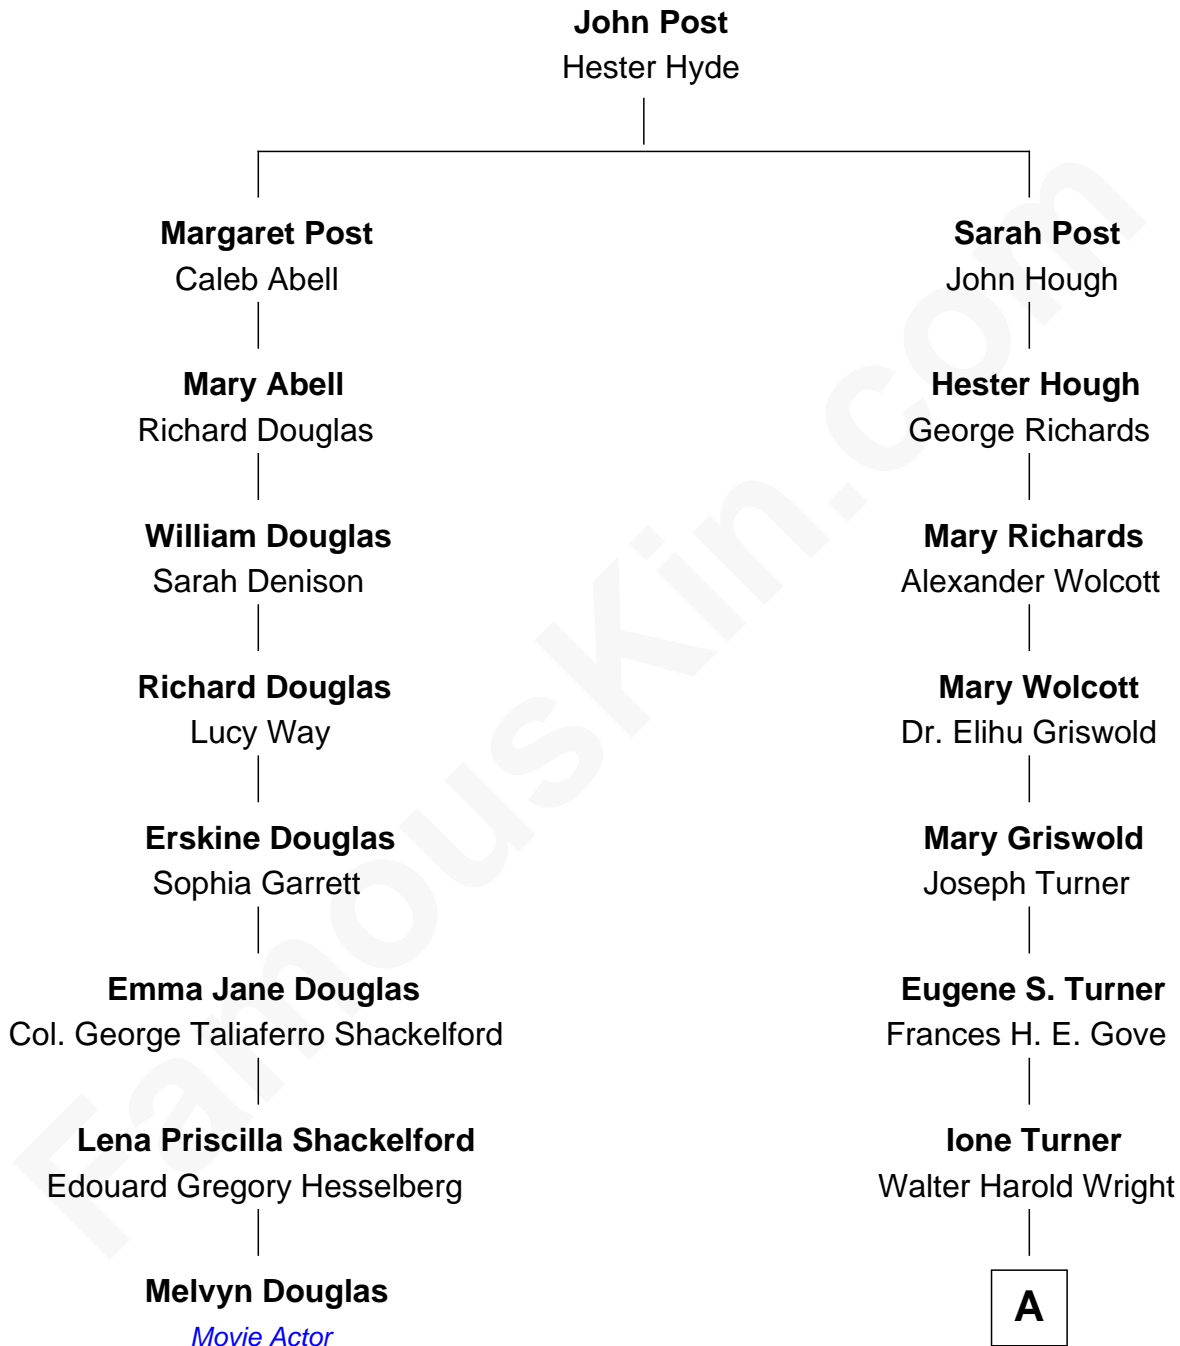

FamousKin.com Relationship Chart of

Melvyn Douglas

Movie Actor

7th cousin 3 times removed of

Ed Helms

TV and Movie Actor

A

Inez Emeline Wright
George Pullen Jackson

Frances Helen Jackson
Fitzgerald Sale Parker

Pamela Ann Parker
John A. Helms

Ed Helms
TV and Movie Actor