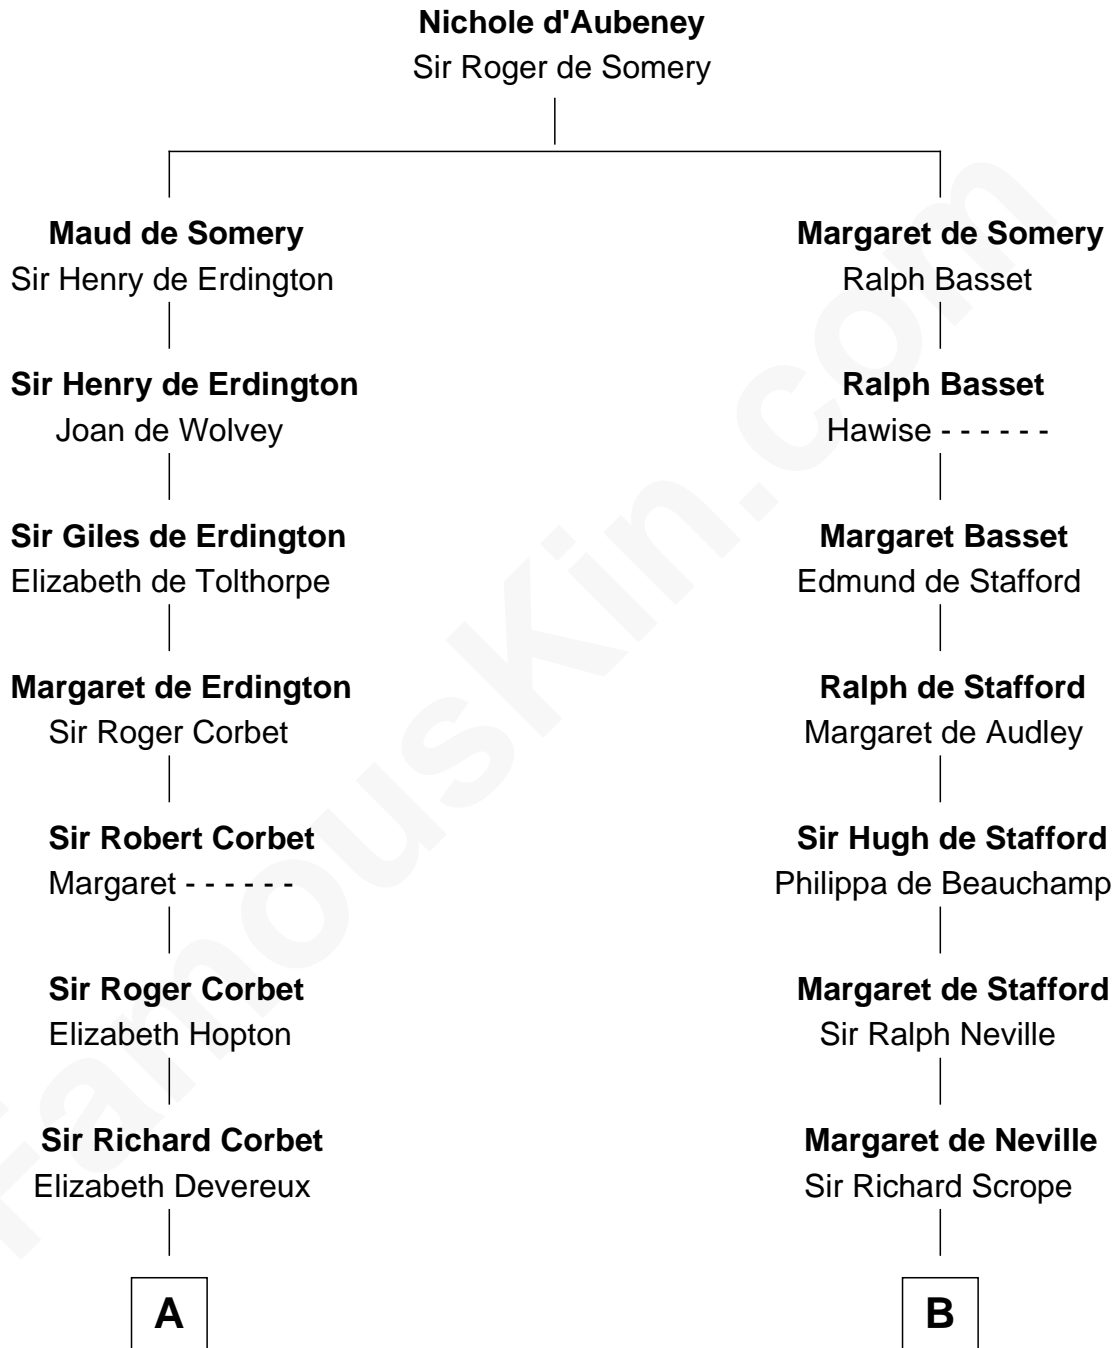

FamousKin.com
Relationship Chart of
Melvyn Douglas
Movie Actor

17th cousin 3 times removed of

Benjamin Harrison V
Signer of the Declaration of Independence

C

—
Erskine Douglas

Sophia Garrett

—
Emma Jane Douglas

Col. George Taliaferro Shackelford

—
Lena Priscilla Shackelford

Edouard Gregory Hesselberg

—
Melvyn Douglas

Movie Actor

FamousKin.com