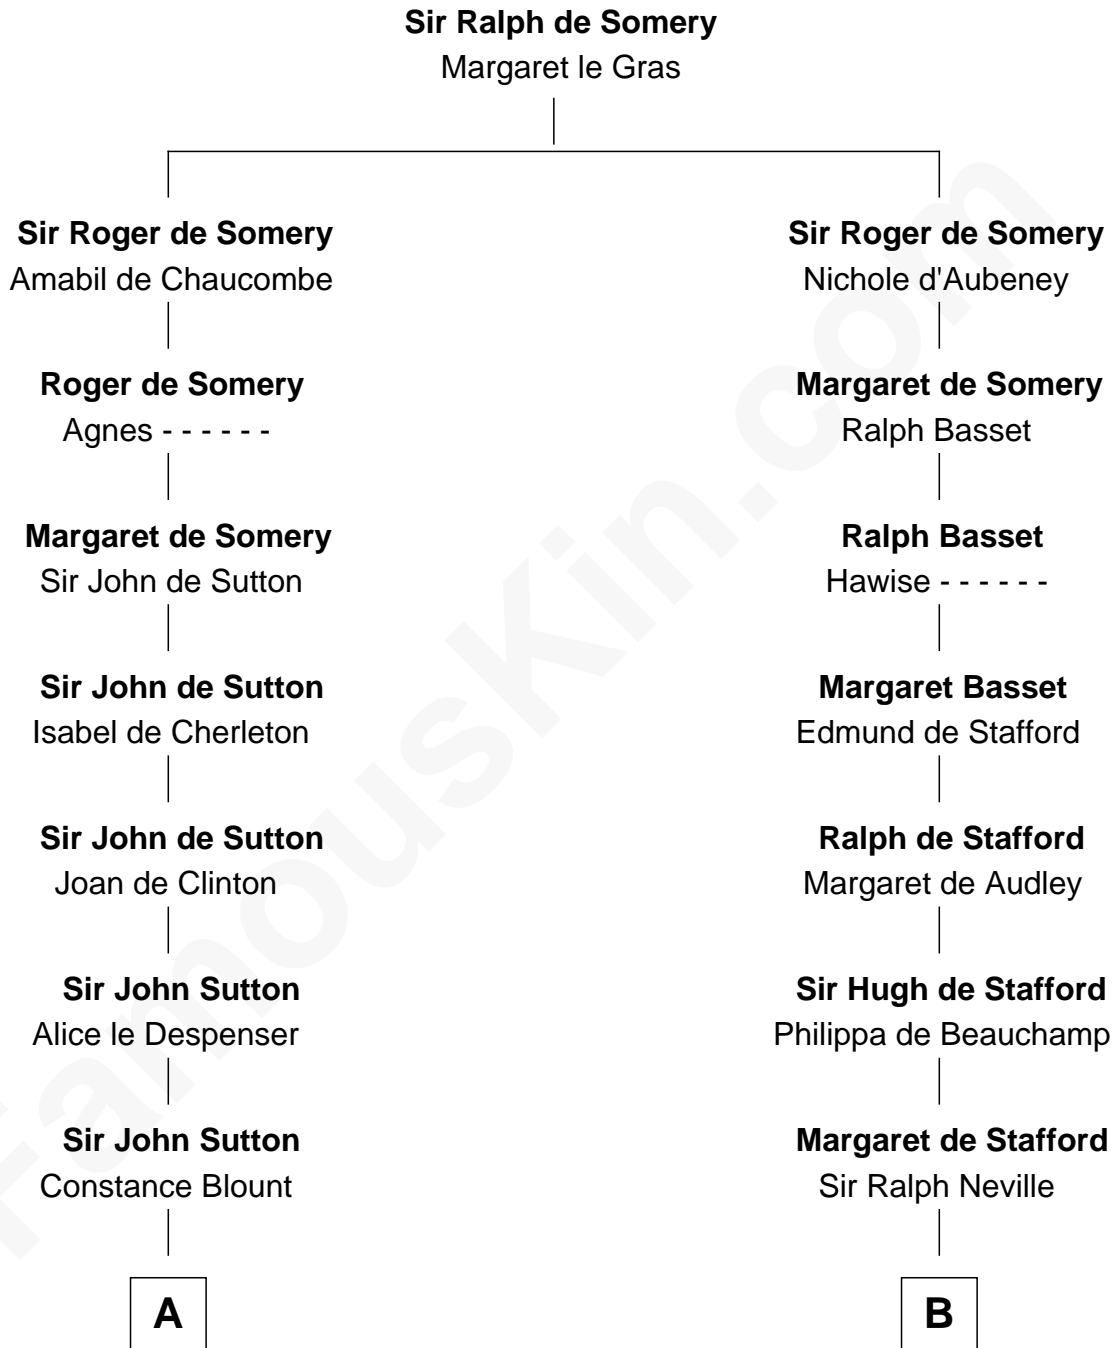

**FamousKin.com**  
**Relationship Chart of**  
**Melvyn Douglas**  
*Movie Actor*

18th cousin 3 times removed of

**Benjamin Harrison V**  
*Signer of the Declaration of Independence*

**C**

**Richard Douglas**

Lucy Way

**Erskine Douglas**

Sophia Garrett

**Emma Jane Douglas**

Col. George Taliaferro Shackelford

**Lena Priscilla Shackelford**

Edouard Gregory Hesselberg

**Melvyn Douglas**

*Movie Actor*

**D**

**Benjamin Harrison**

Anne Carter

**Benjamin Harrison V**

*Signer of Declaration of Independence*

FamousKin.com