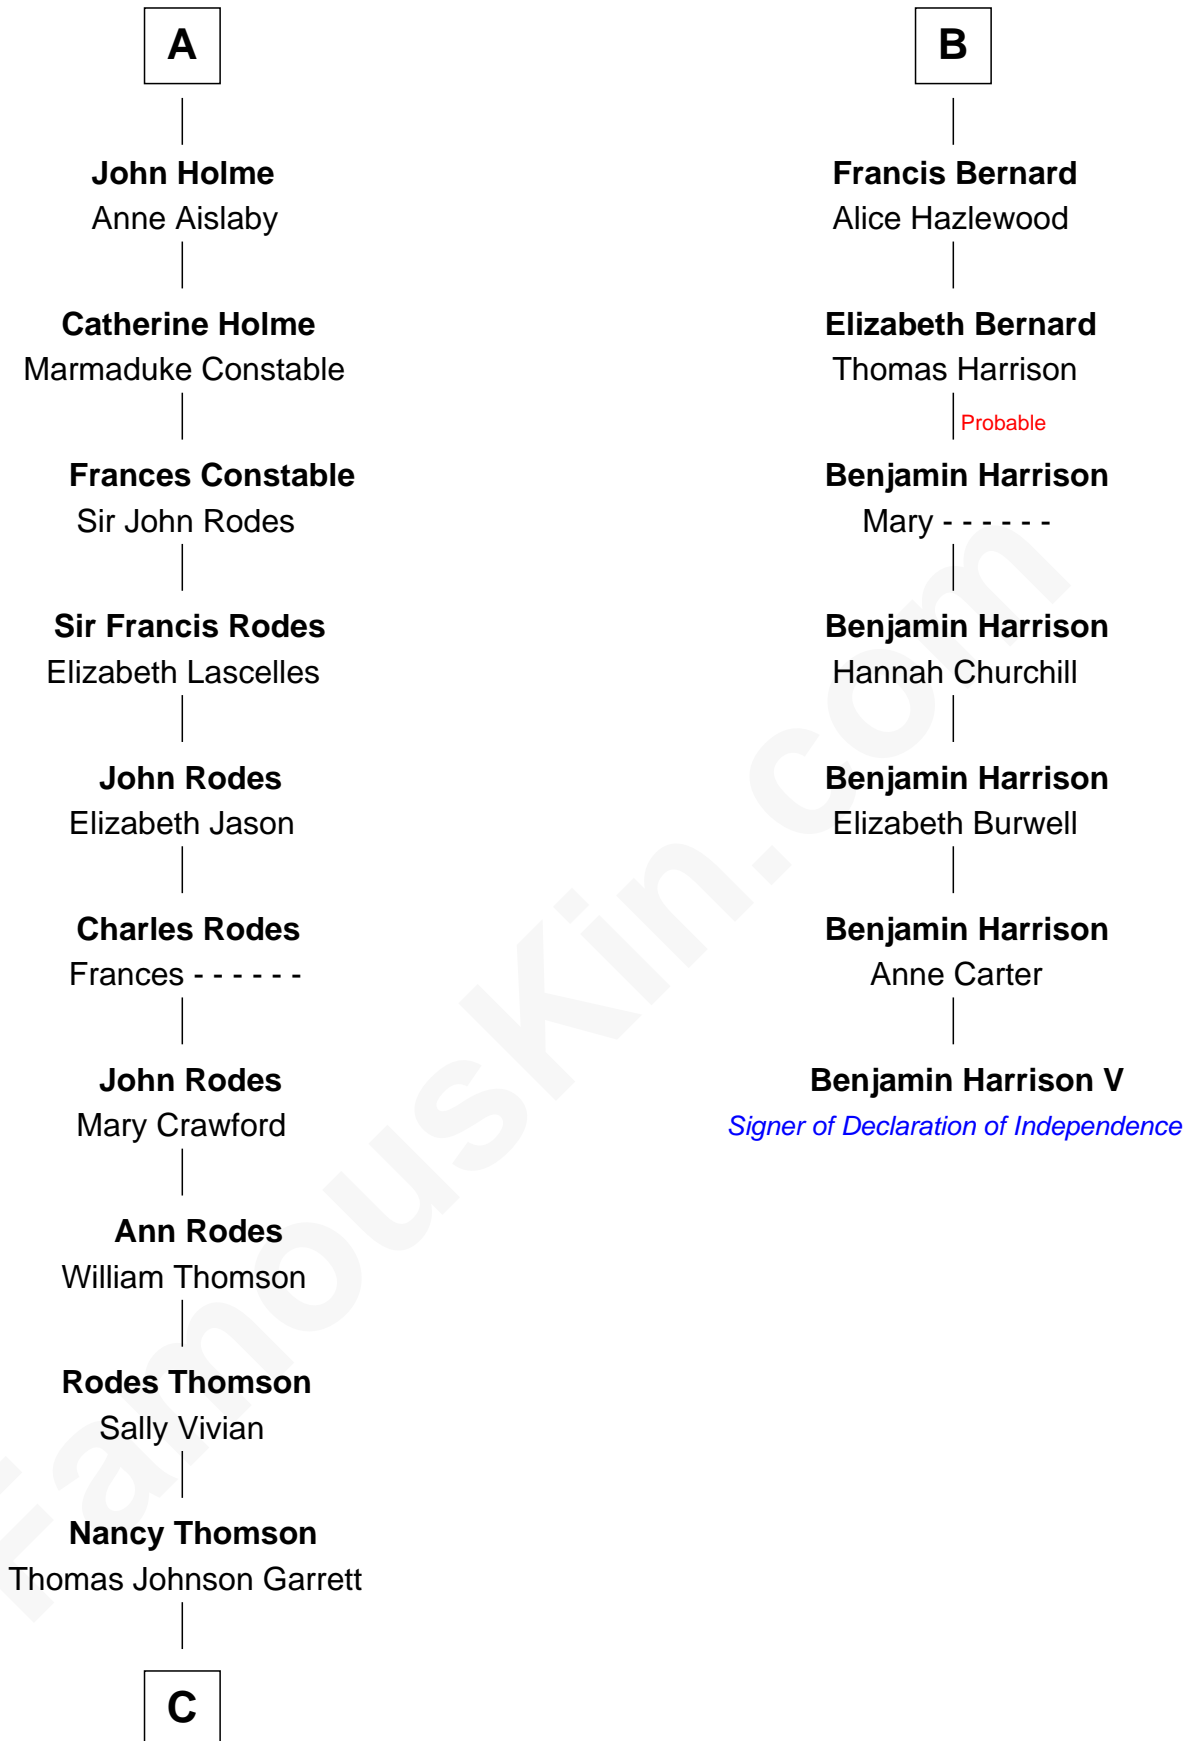

FamousKin.com Relationship Chart of

Melvyn Douglas

Movie Actor

13th cousin 7 times removed of

Benjamin Harrison V

Signer of the Declaration of Independence

Sir Ralph de Neville

Alice de Audley

John Bernard

John Bernard

Margaret Daundelyn

John Bernard

Cecily Muscote

B

C

—
Sophia Garrett
Erskine Douglas

—
Emma Jane Douglas
Col. George Taliaferro Shackelford

—
Lena Priscilla Shackelford
Edouard Gregory Hesselberg

—
Melvyn Douglas
Movie Actor

FamousKin.com