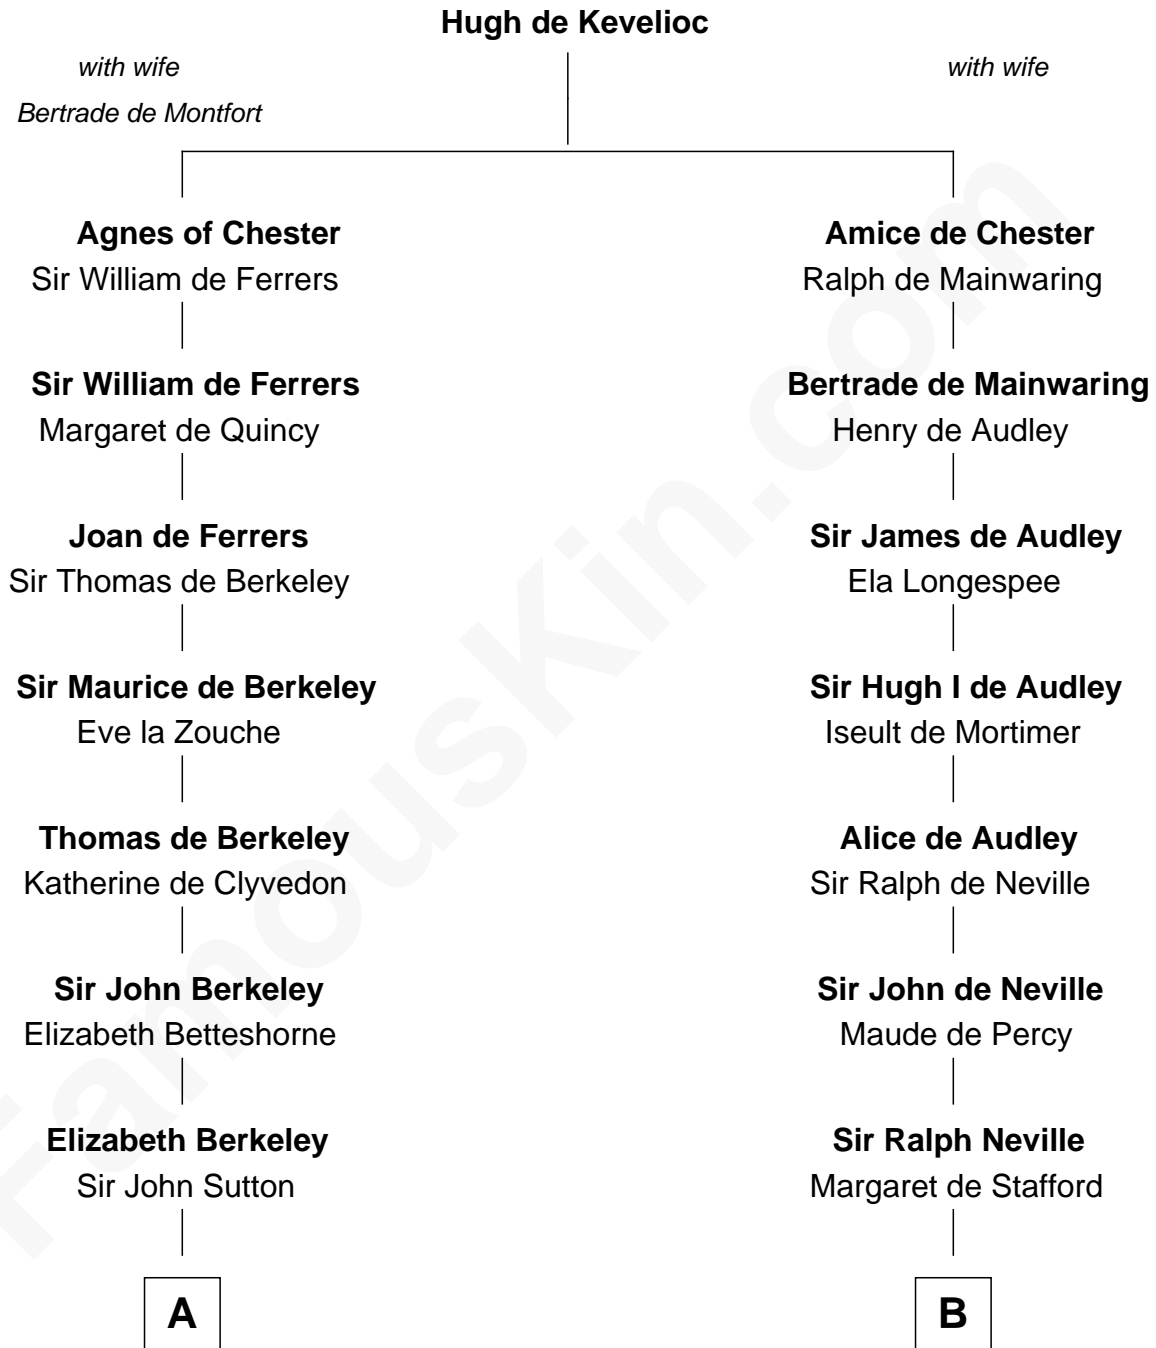

FamousKin.com
Relationship Chart of
Melvyn Douglas
Movie Actor

18th cousin 2 times removed of
Benjamin Harrison V
Signer of the Declaration of Independence

C

Erskine Douglas

Sophia Garrett

Emma Jane Douglas

Col. George Taliaferro Shackelford

Lena Priscilla Shackelford

Edouard Gregory Hesselberg

Melvyn Douglas

Movie Actor

D

Benjamin Harrison

Anne Carter