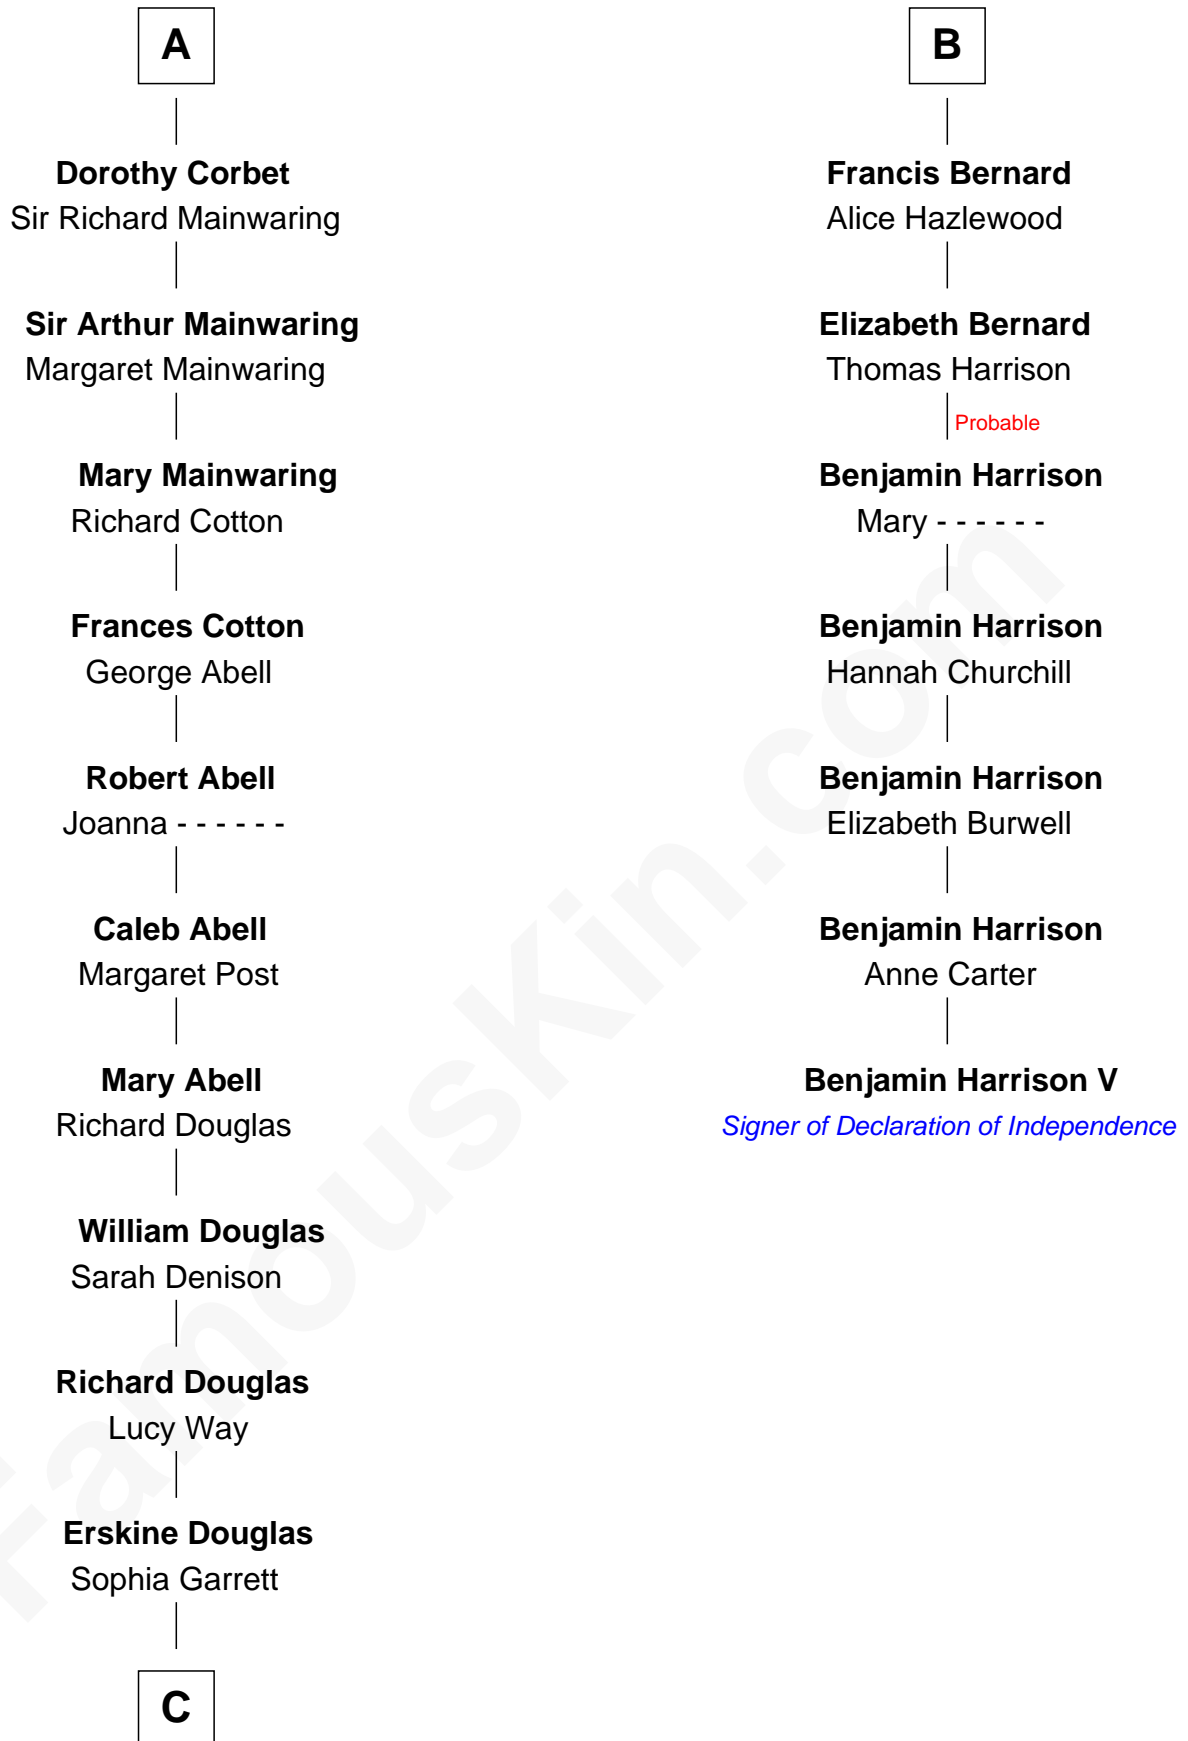

**FamousKin.com**  
**Relationship Chart of**  
**Melvyn Douglas**  
*Movie Actor*

13th cousin 6 times removed of

**Benjamin Harrison V**  
*Signer of the Declaration of Independence*

**C**

**Emma Jane Douglas**  
Col. George Taliaferro Shackelford

**Lena Priscilla Shackelford**  
Edouard Gregory Hesselberg

**Melvyn Douglas**  
*Movie Actor*

FamousKin.com