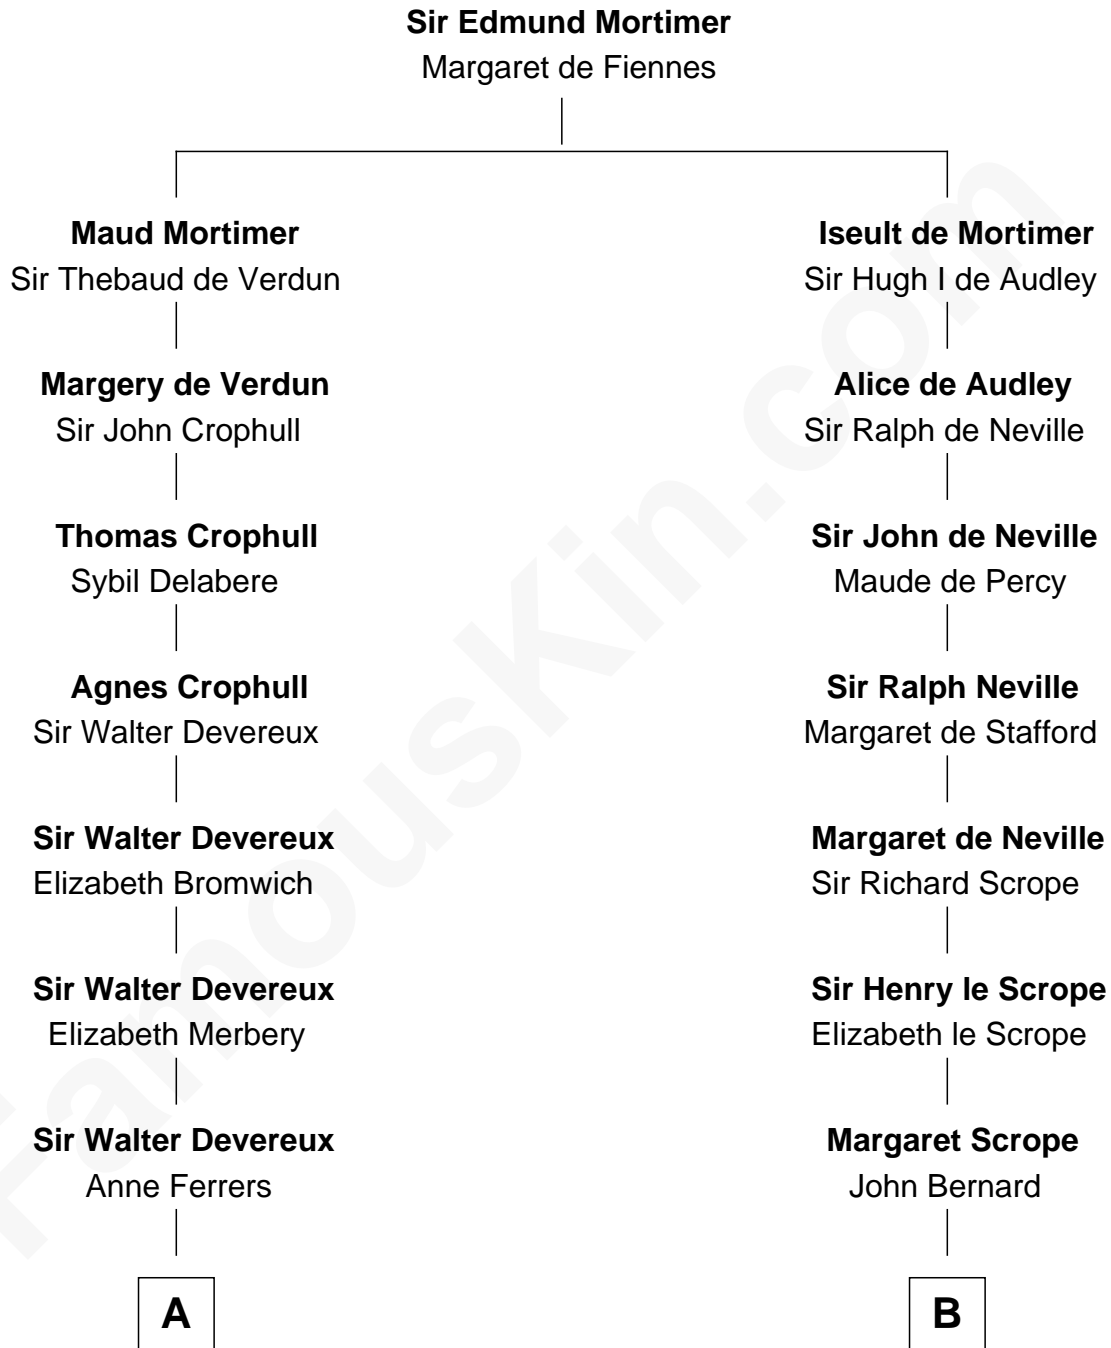

FamousKin.com
Relationship Chart of
Melvyn Douglas
Movie Actor

15th cousin 6 times removed of

Benjamin Harrison V
Signer of the Declaration of Independence

C

Richard Douglas

Lucy Way

Erskine Douglas

Sophia Garrett

Emma Jane Douglas

Col. George Taliaferro Shackelford

Lena Priscilla Shackelford

Edouard Gregory Hesselberg

Melvyn Douglas

Movie Actor

FamousKin.com