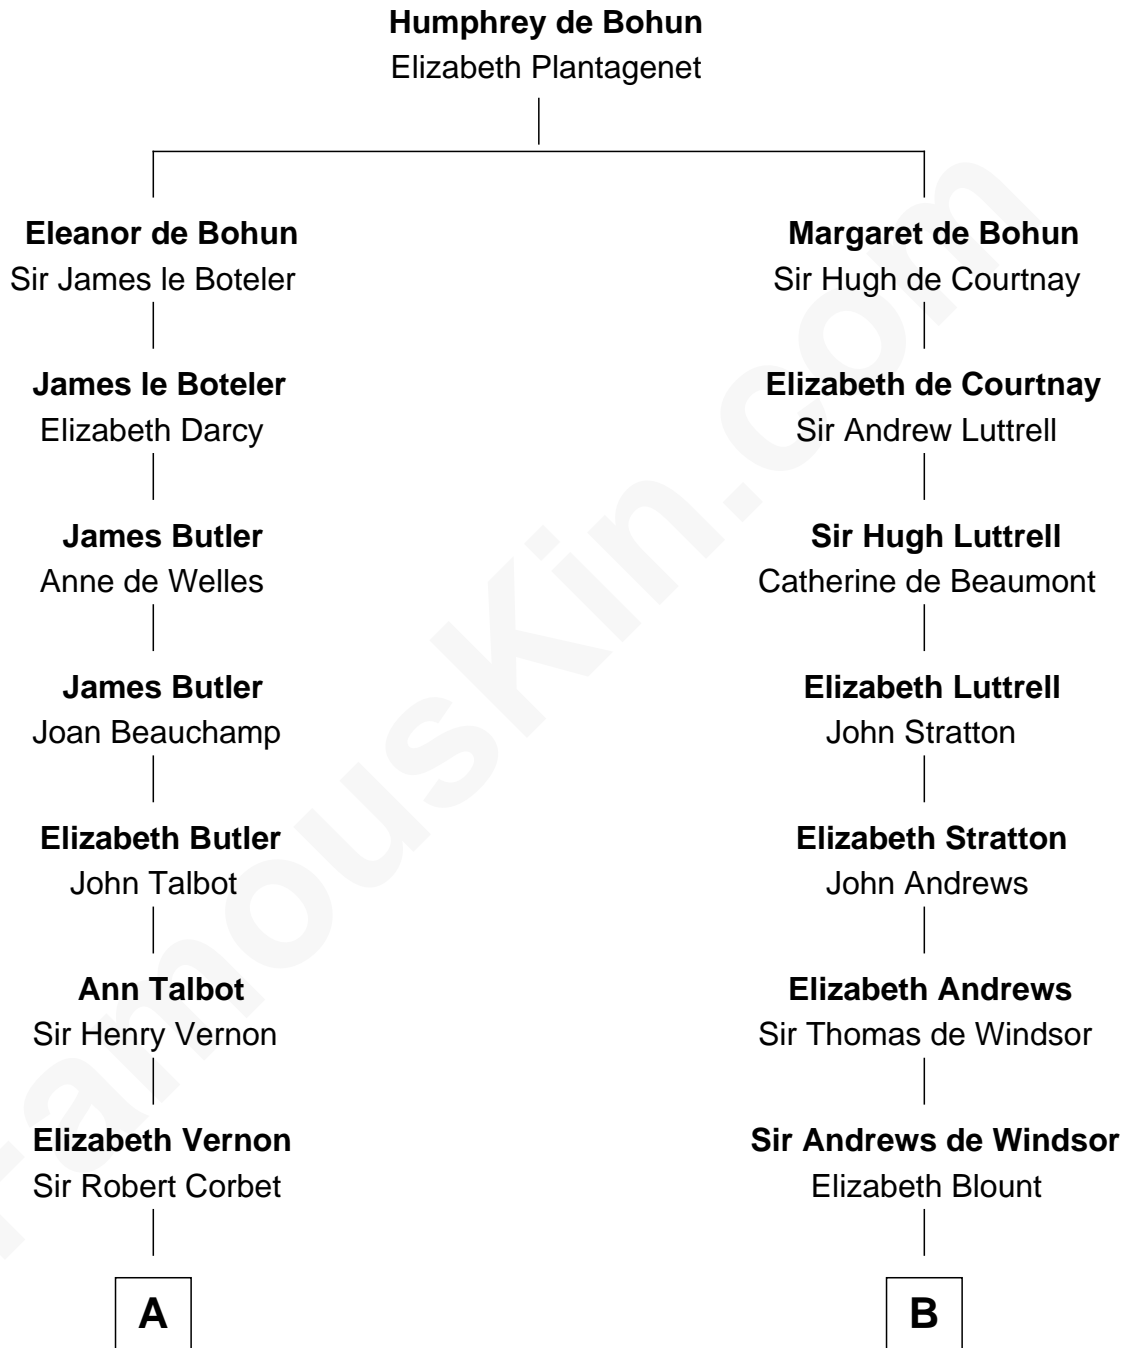

**FamousKin.com**  
**Relationship Chart of**  
**Melvyn Douglas**  
*Movie Actor*

13th cousin 6 times removed of

**Benjamin Harrison V**  
*Signer of the Declaration of Independence*

**C**

—  
**Emma Jane Douglas**  
Col. George Taliaferro Shackelford

—  
**Lena Priscilla Shackelford**  
Edouard Gregory Hesselberg

—  
**Melvyn Douglas**  
*Movie Actor*

FamousKin.com