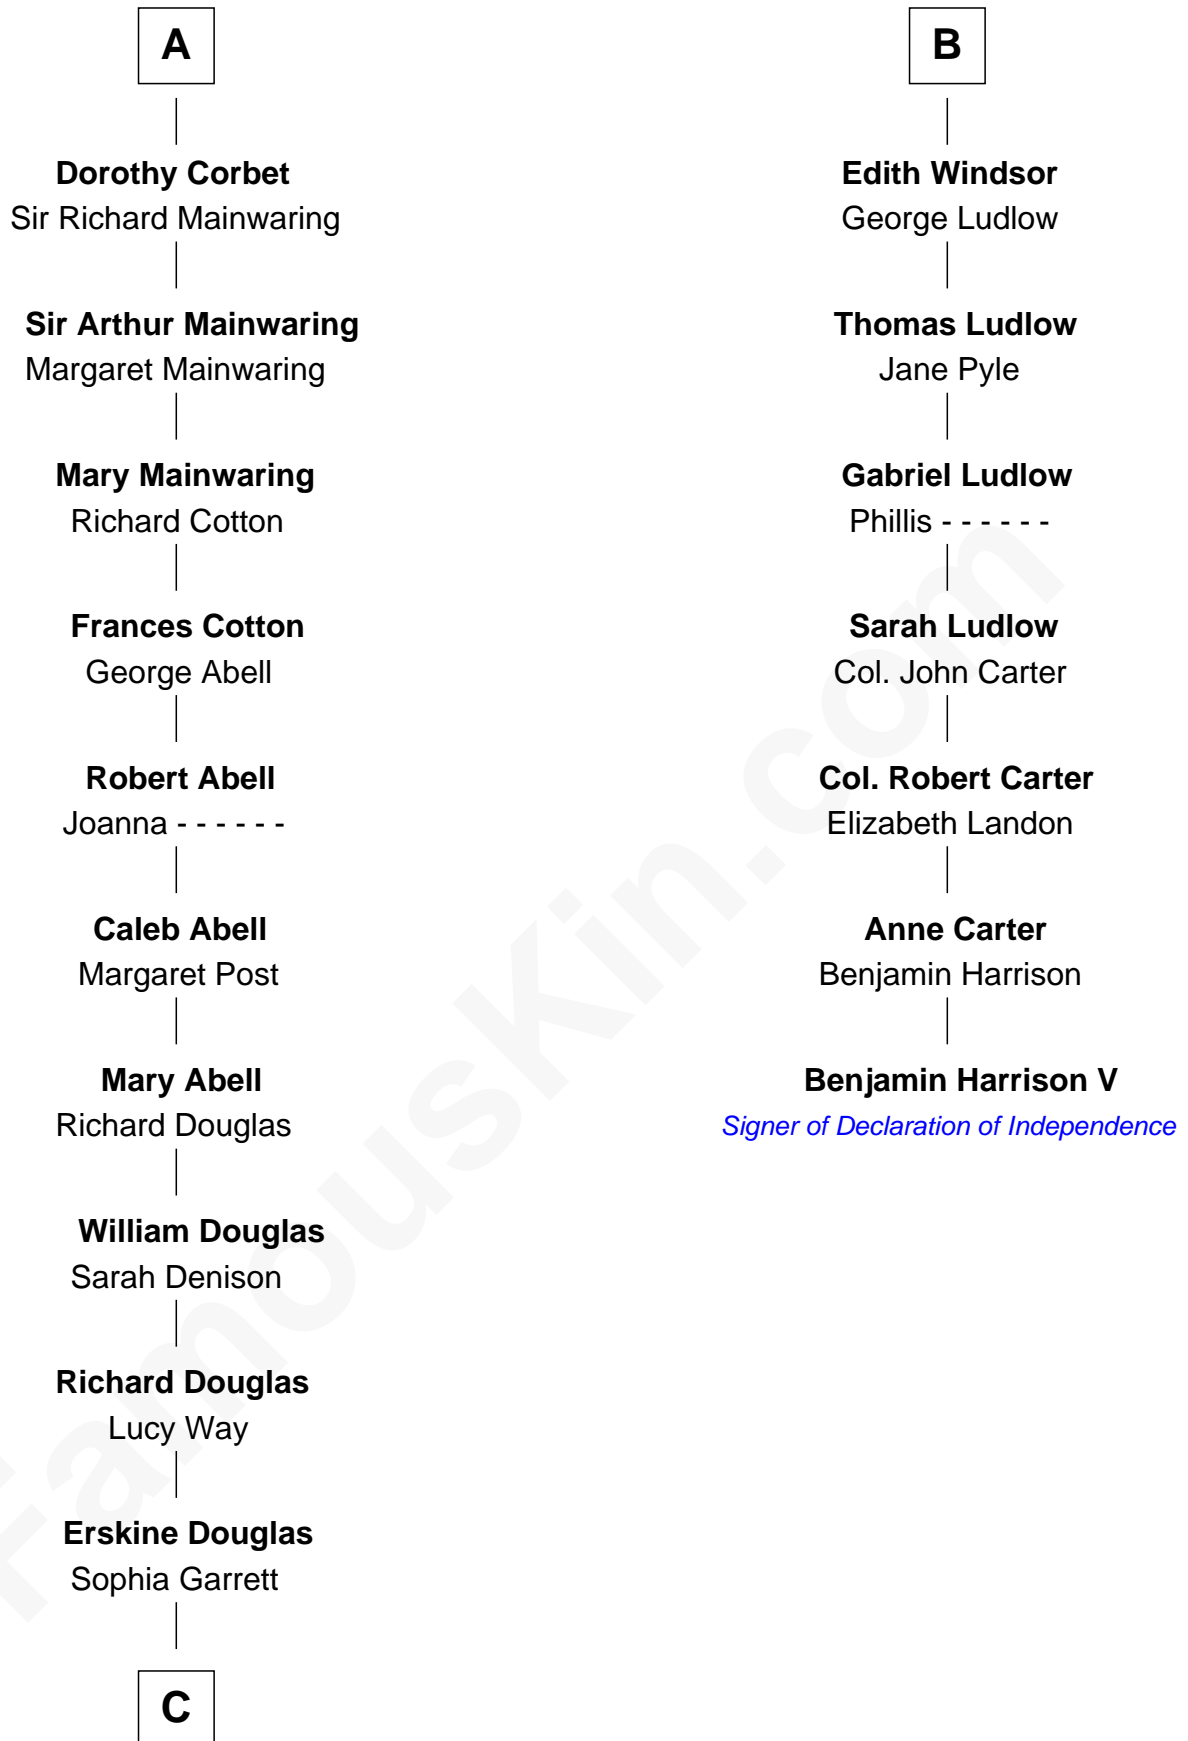

**FamousKin.com**  
**Relationship Chart of**  
**Melvyn Douglas**  
*Movie Actor*

13th cousin 6 times removed of

**Benjamin Harrison V**  
*Signer of the Declaration of Independence*

**C**

—  
**Emma Jane Douglas**  
Col. George Taliaferro Shackelford

—  
**Lena Priscilla Shackelford**  
Edouard Gregory Hesselberg

—  
**Melvyn Douglas**  
*Movie Actor*

FamousKin.com