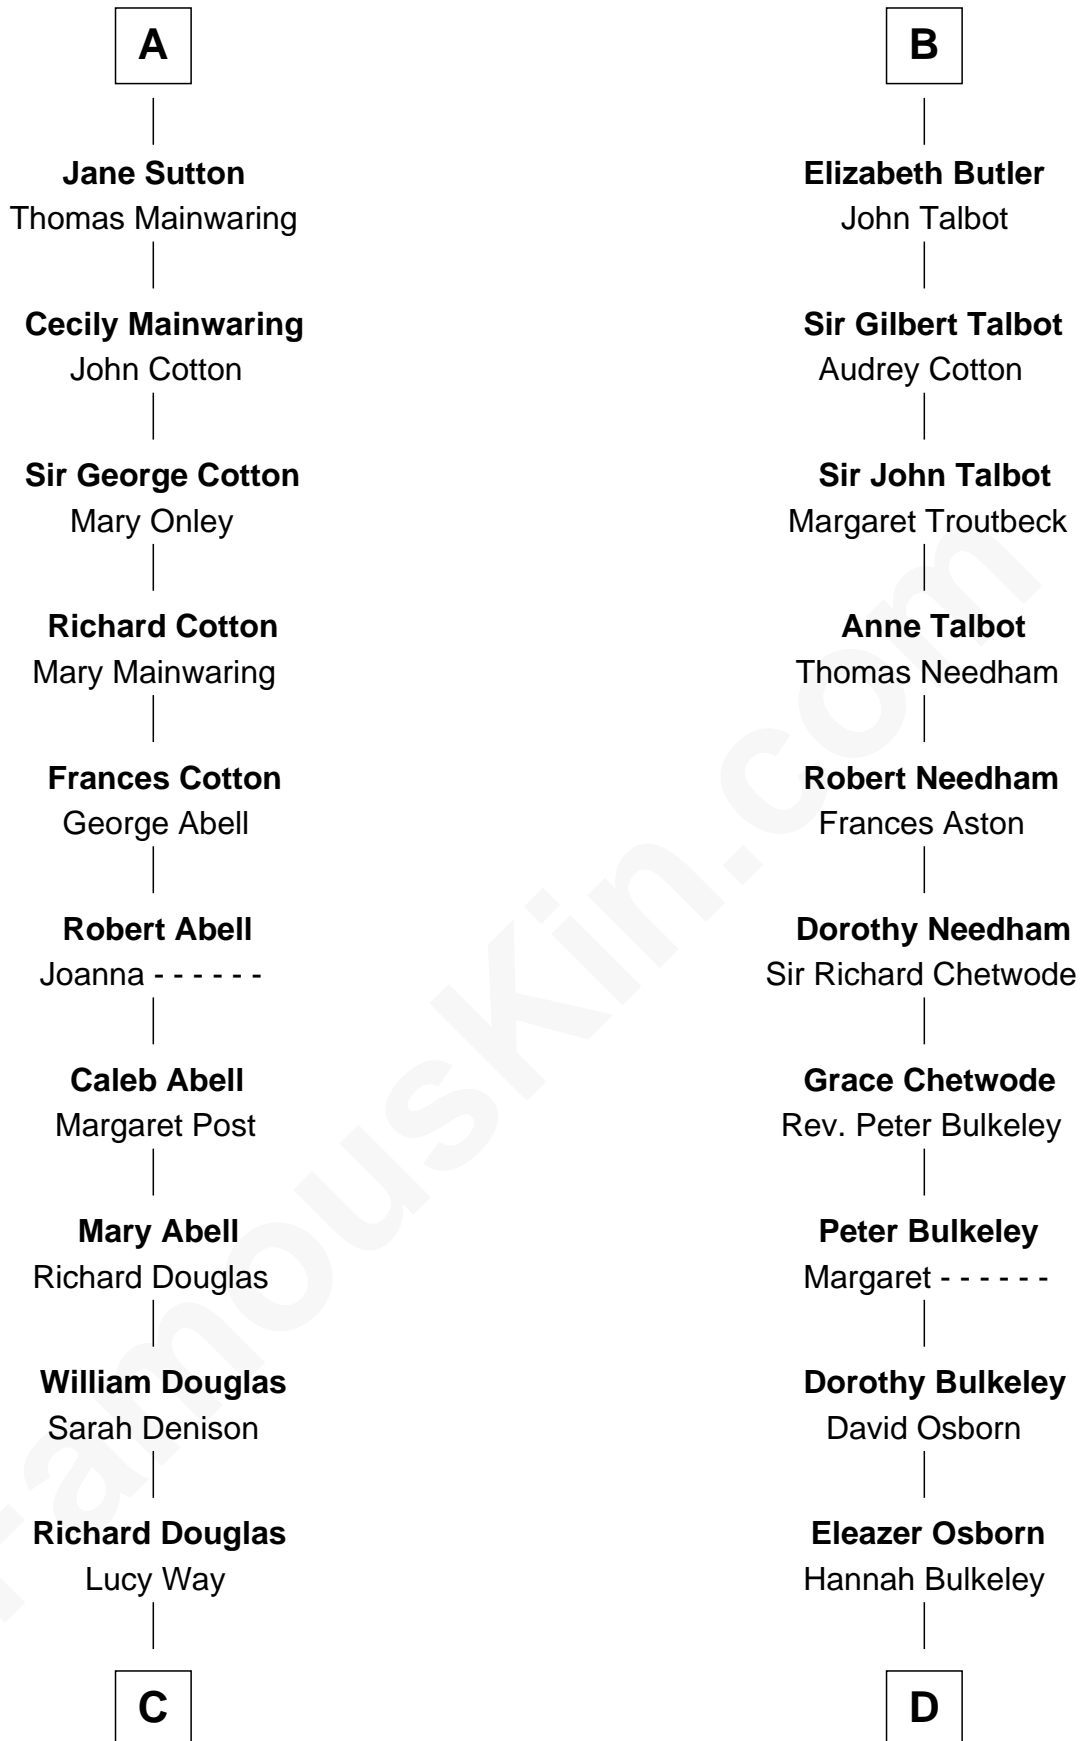

# FamousKin.com Relationship Chart of

**Melvyn Douglas**

*Movie Actor*

20th cousin of

**Jay Gould**

*American Railroad "Robber Baron"*

**C**

**Erskine Douglas**

Sophia Garrett

**Emma Jane Douglas**

Col. George Taliaferro Shackelford

**Lena Priscilla Shackelford**

Edouard Gregory Hesselberg

**Melvyn Douglas**

*Movie Actor*

**D**

**Eleazer Osborn**

Sarah Burr

**Anna Osborn**

Abraham Gould

**John Burr Gould**

Mary More

**Jay Gould**

*"Robber Baron"*