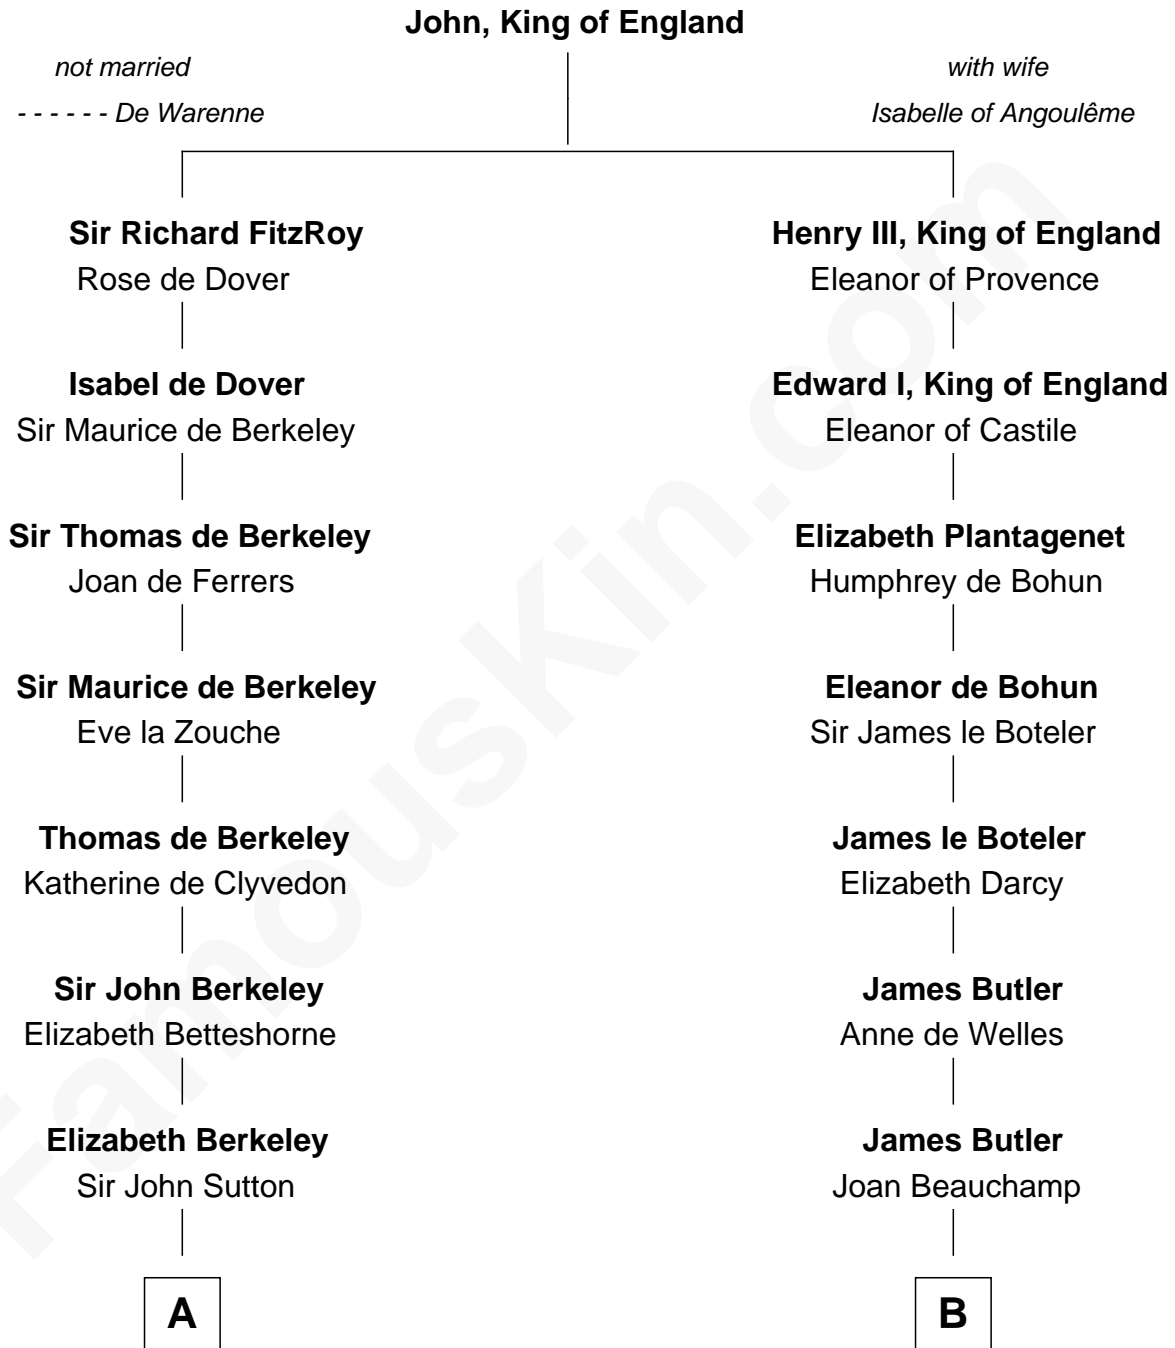

# FamousKin.com Relationship Chart of

**Melvyn Douglas**

*Movie Actor*

20th cousin of

**Jay Gould**

*American Railroad "Robber Baron"*

**C**

**Erskine Douglas**

Sophia Garrett

**Emma Jane Douglas**

Col. George Taliaferro Shackelford

**Lena Priscilla Shackelford**

Edouard Gregory Hesselberg

**Melvyn Douglas**

*Movie Actor*

**D**

**Eleazer Osborn**

Sarah Burr

**Anna Osborn**

Abraham Gould

**John Burr Gould**

Mary More

**Jay Gould**

*"Robber Baron"*