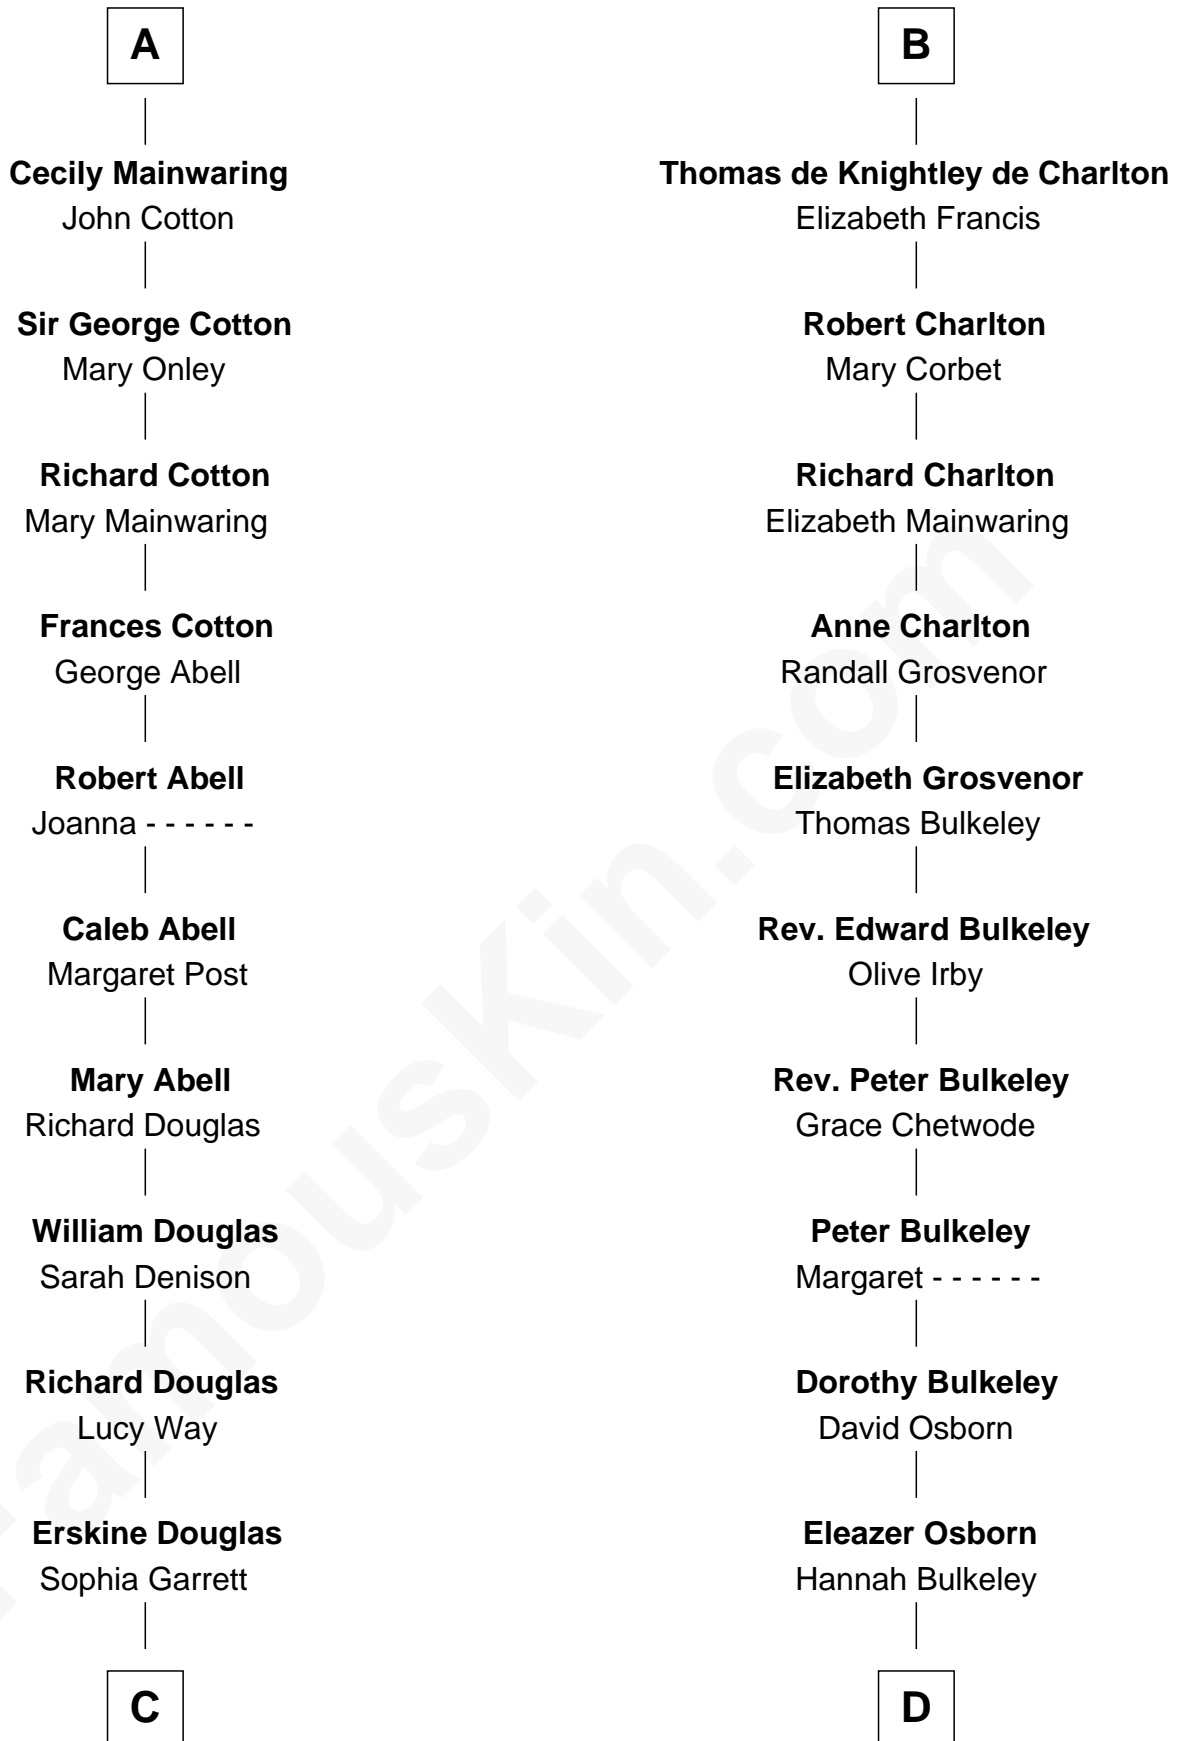

FamousKin.com
Relationship Chart of
Melvyn Douglas
Movie Actor

19th cousin 1 time removed of
Jay Gould
American Railroad "Robber Baron"

C

Emma Jane Douglas
Col. George Taliaferro Shackelford

Lena Priscilla Shackelford
Edouard Gregory Hesselberg

Melvyn Douglas
Movie Actor

D

Eleazer Osborn
Sarah Burr

Anna Osborn
Abraham Gould

John Burr Gould
Mary More

Jay Gould
"Robber Baron"