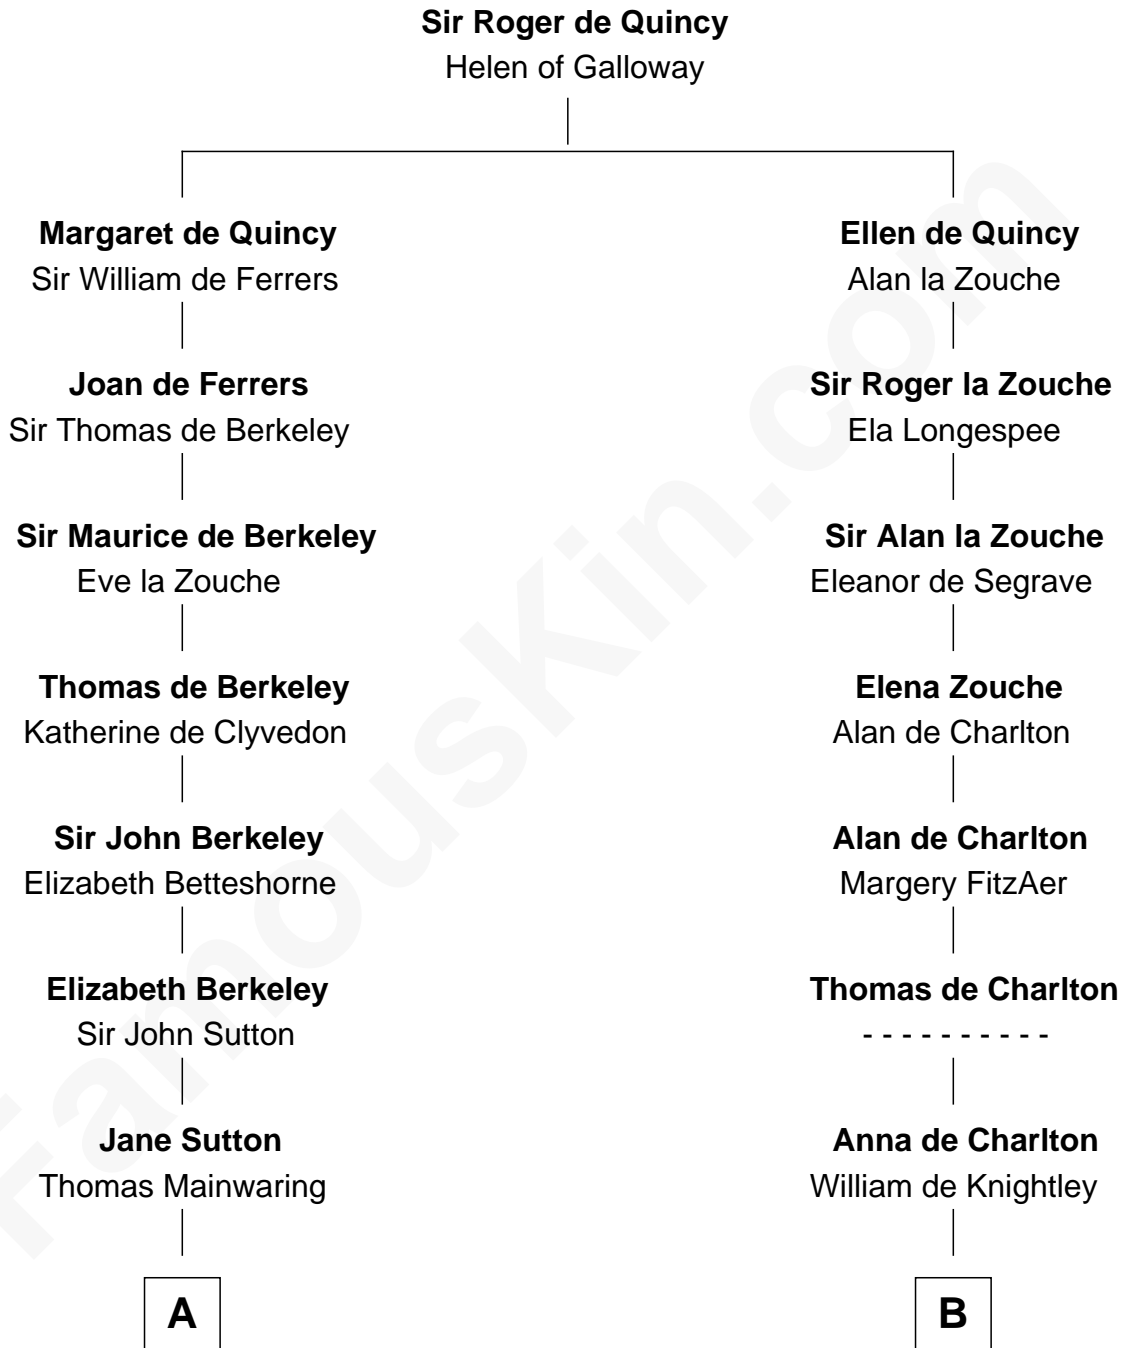

FamousKin.com
Relationship Chart of
Melvyn Douglas
Movie Actor

19th cousin 1 time removed of
Jay Gould
American Railroad "Robber Baron"

C

Emma Jane Douglas
Col. George Taliaferro Shackelford

Lena Priscilla Shackelford
Edouard Gregory Hesselberg

Melvyn Douglas
Movie Actor

D

Eleazer Osborn
Sarah Burr

Anna Osborn
Abraham Gould

John Burr Gould
Mary More

Jay Gould
"Robber Baron"