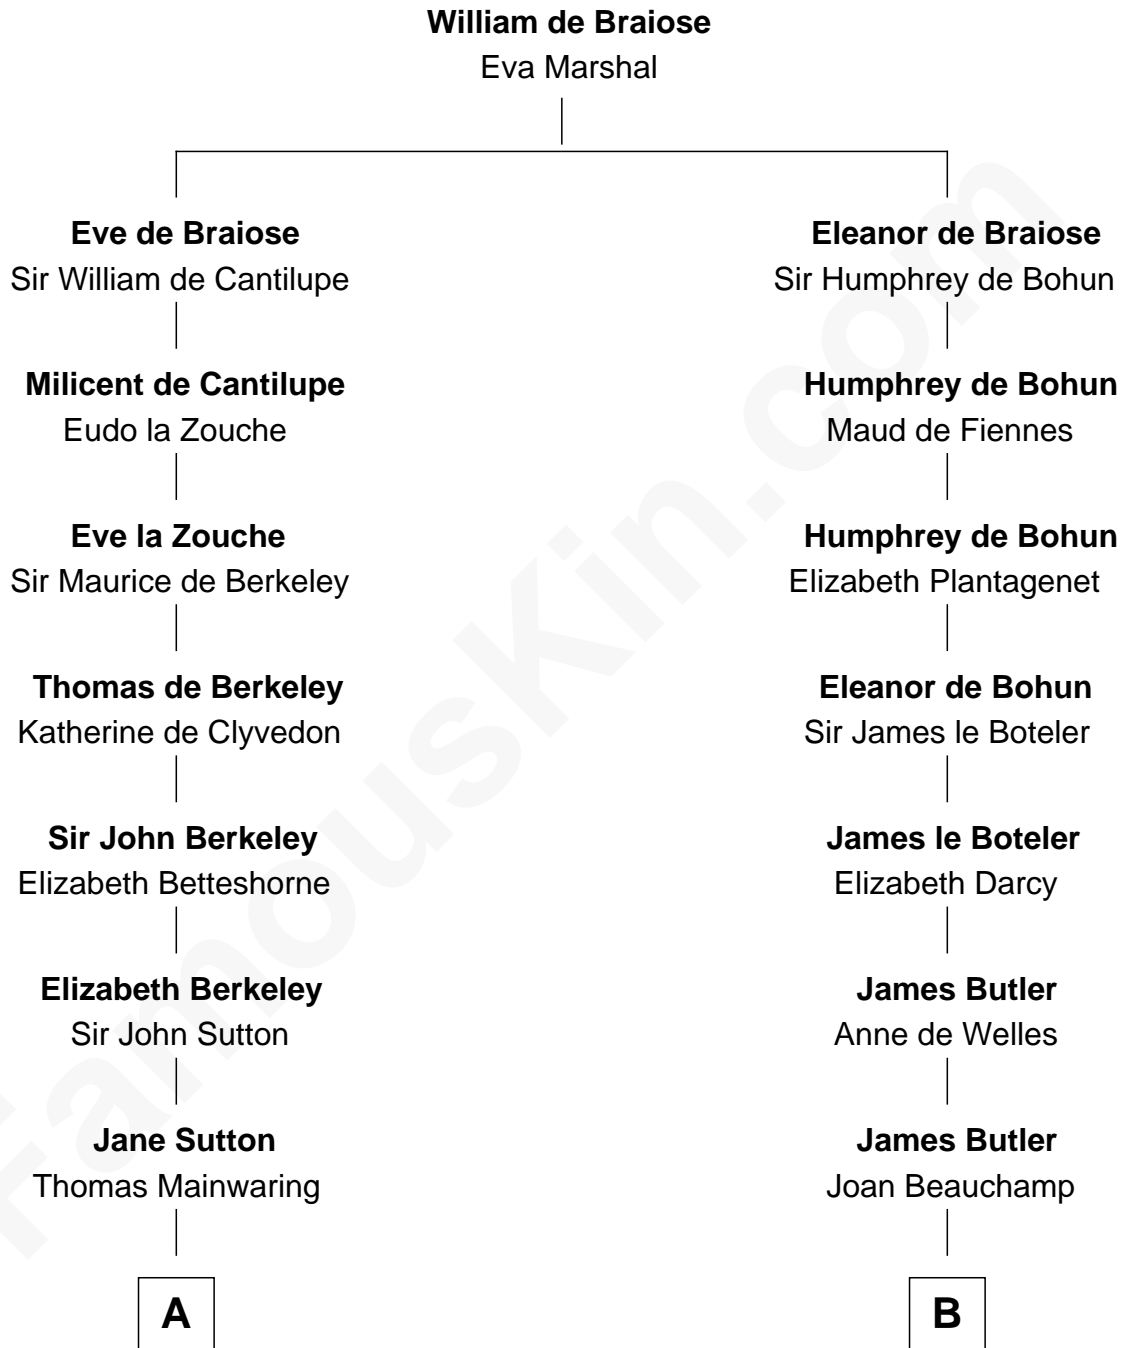

FamousKin.com
Relationship Chart of
Melvyn Douglas
Movie Actor

19th cousin 1 time removed of
Jay Gould
American Railroad "Robber Baron"

C

Emma Jane Douglas
Col. George Taliaferro Shackelford

Lena Priscilla Shackelford
Edouard Gregory Hesselberg

Melvyn Douglas
Movie Actor

D

Eleazer Osborn
Sarah Burr

Anna Osborn
Abraham Gould

John Burr Gould
Mary More

Jay Gould
"Robber Baron"