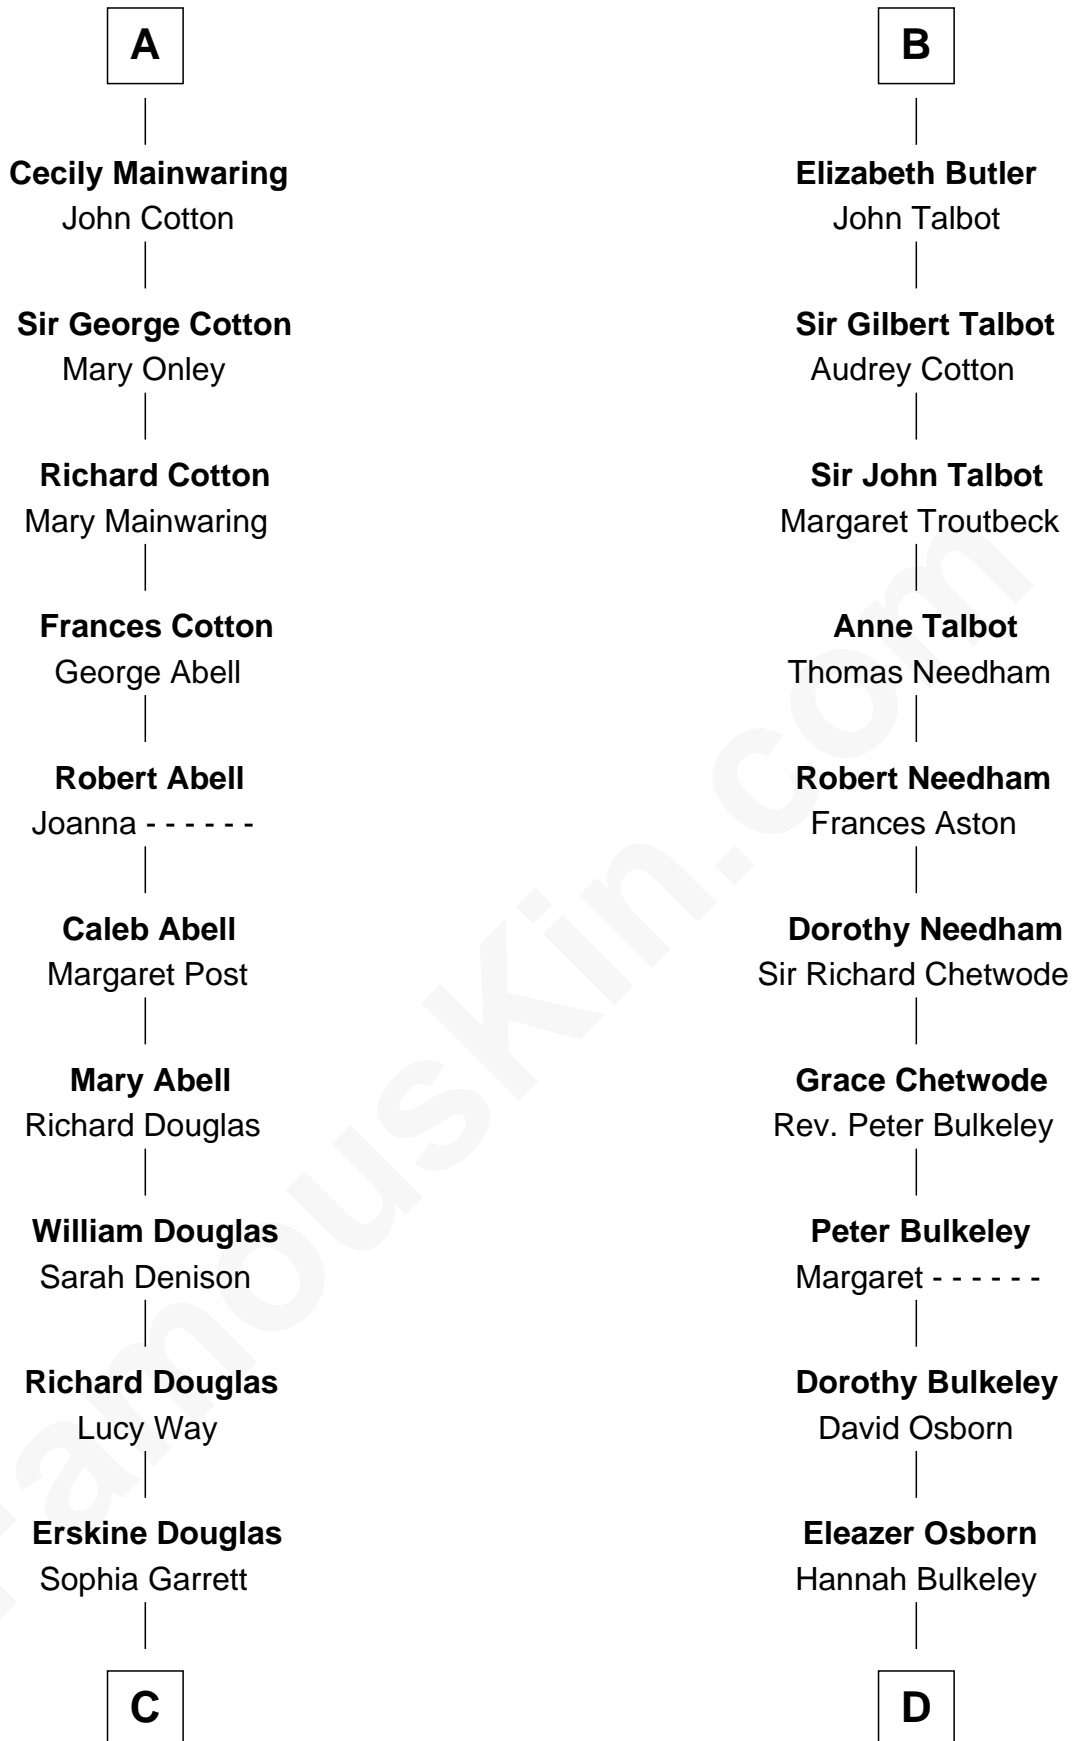

FamousKin.com
Relationship Chart of
Melvyn Douglas
Movie Actor

19th cousin 1 time removed of
Jay Gould
American Railroad "Robber Baron"

C

Emma Jane Douglas
Col. George Taliaferro Shackelford

Lena Priscilla Shackelford
Edouard Gregory Hesselberg

Melvyn Douglas
Movie Actor

D

Eleazer Osborn
Sarah Burr

Anna Osborn
Abraham Gould

John Burr Gould
Mary More

Jay Gould
"Robber Baron"