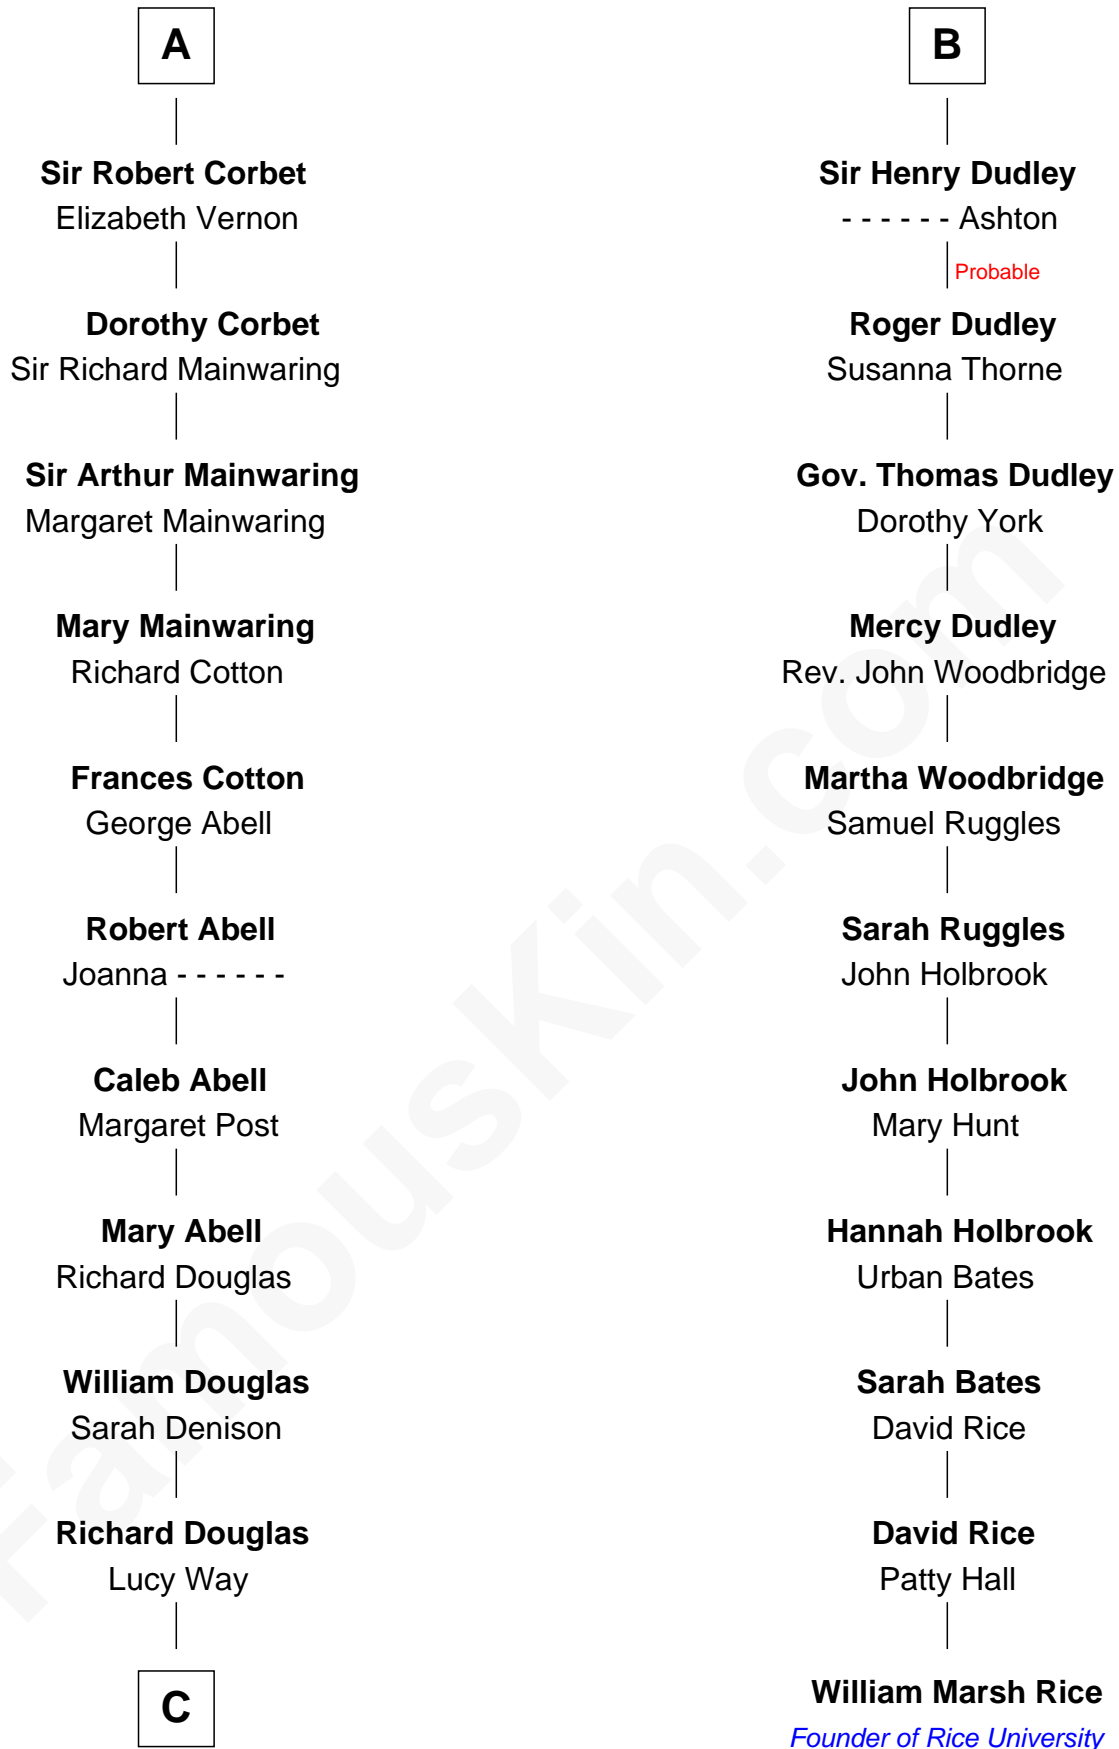

FamousKin.com
Relationship Chart of
Melvyn Douglas
Movie Actor

17th cousin 3 times removed of
William Marsh Rice
Founder of Rice University

C

—
Erskine Douglas

Sophia Garrett

—
Emma Jane Douglas

Col. George Taliaferro Shackelford

—
Lena Priscilla Shackelford

Edouard Gregory Hesselberg

—
Melvyn Douglas

Movie Actor

FamousKin.com