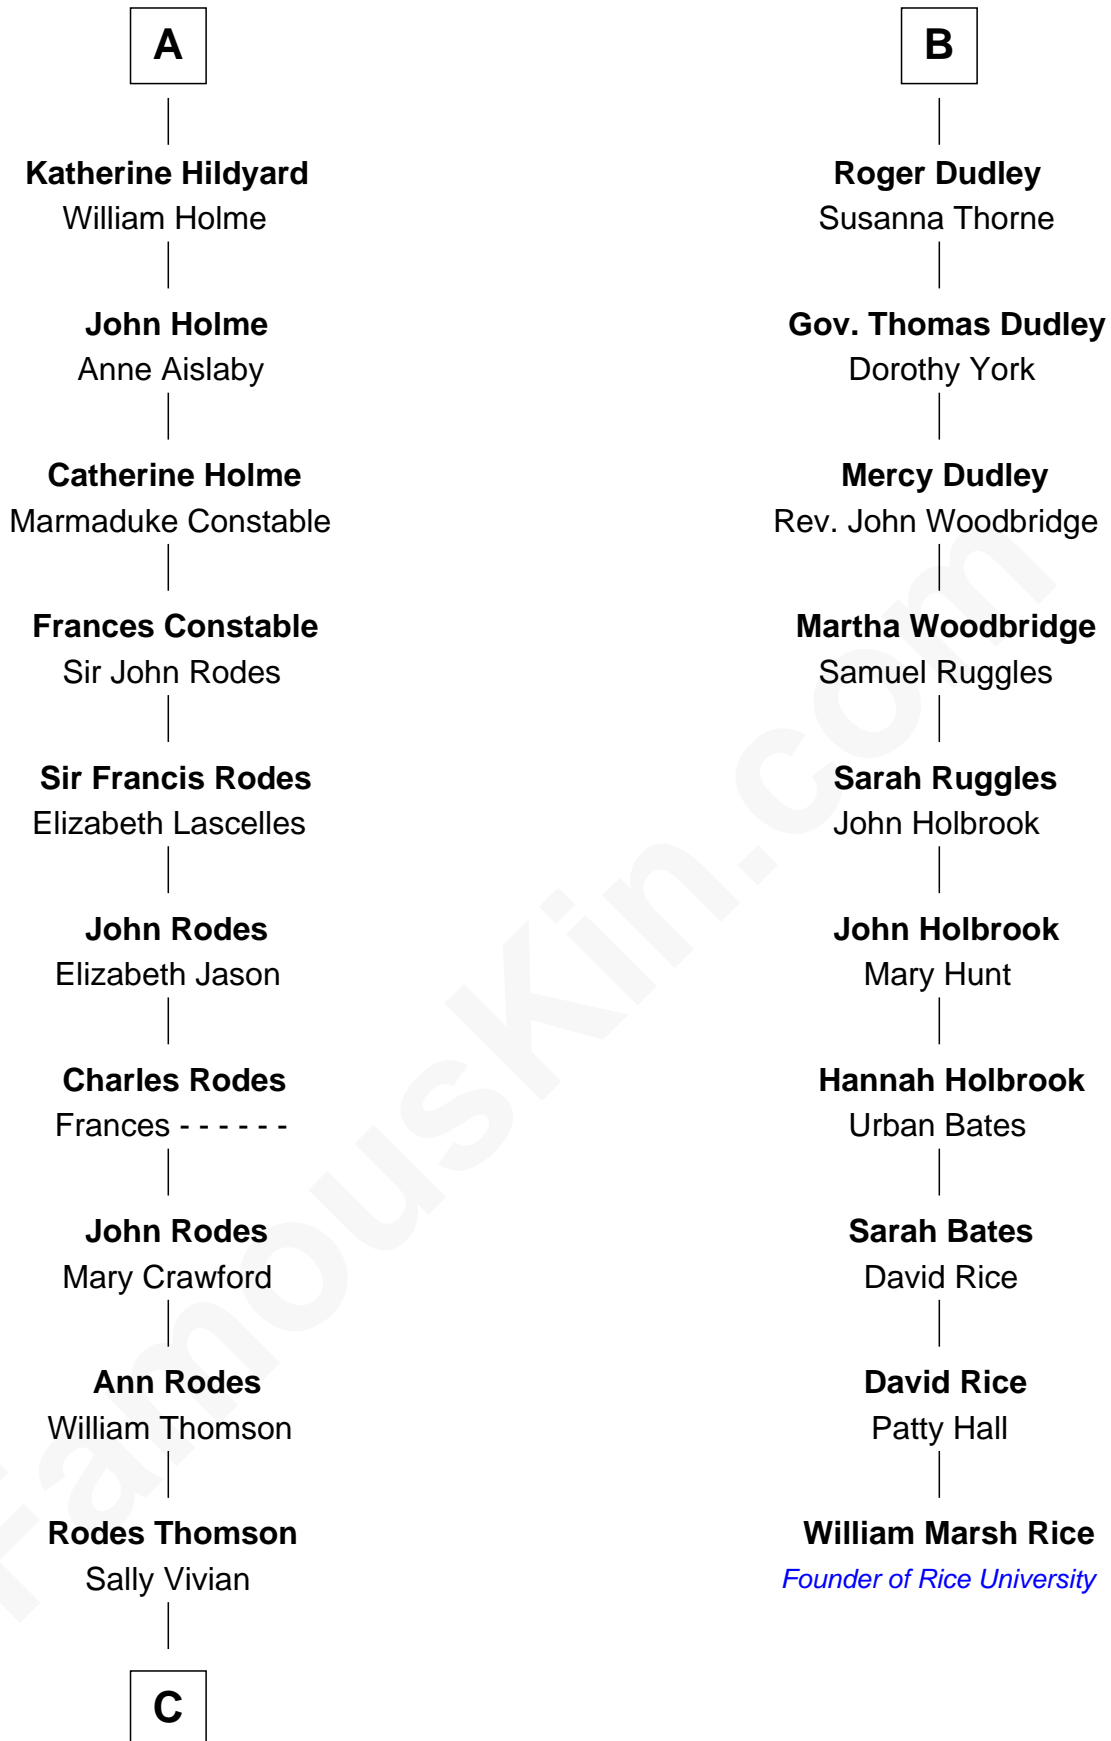

FamousKin.com Relationship Chart of

Melvyn Douglas
Movie Actor

16th cousin 5 times removed of

William Marsh Rice
Founder of Rice University

Edward III, King of England
Philippa of Hainault

C

Nancy Thomson
Thomas Johnson Garrett

Sophia Garrett
Erskine Douglas

Emma Jane Douglas
Col. George Taliaferro Shackelford

Lena Priscilla Shackelford
Edouard Gregory Hesselberg

Melvyn Douglas
Movie Actor

FamousKin.com