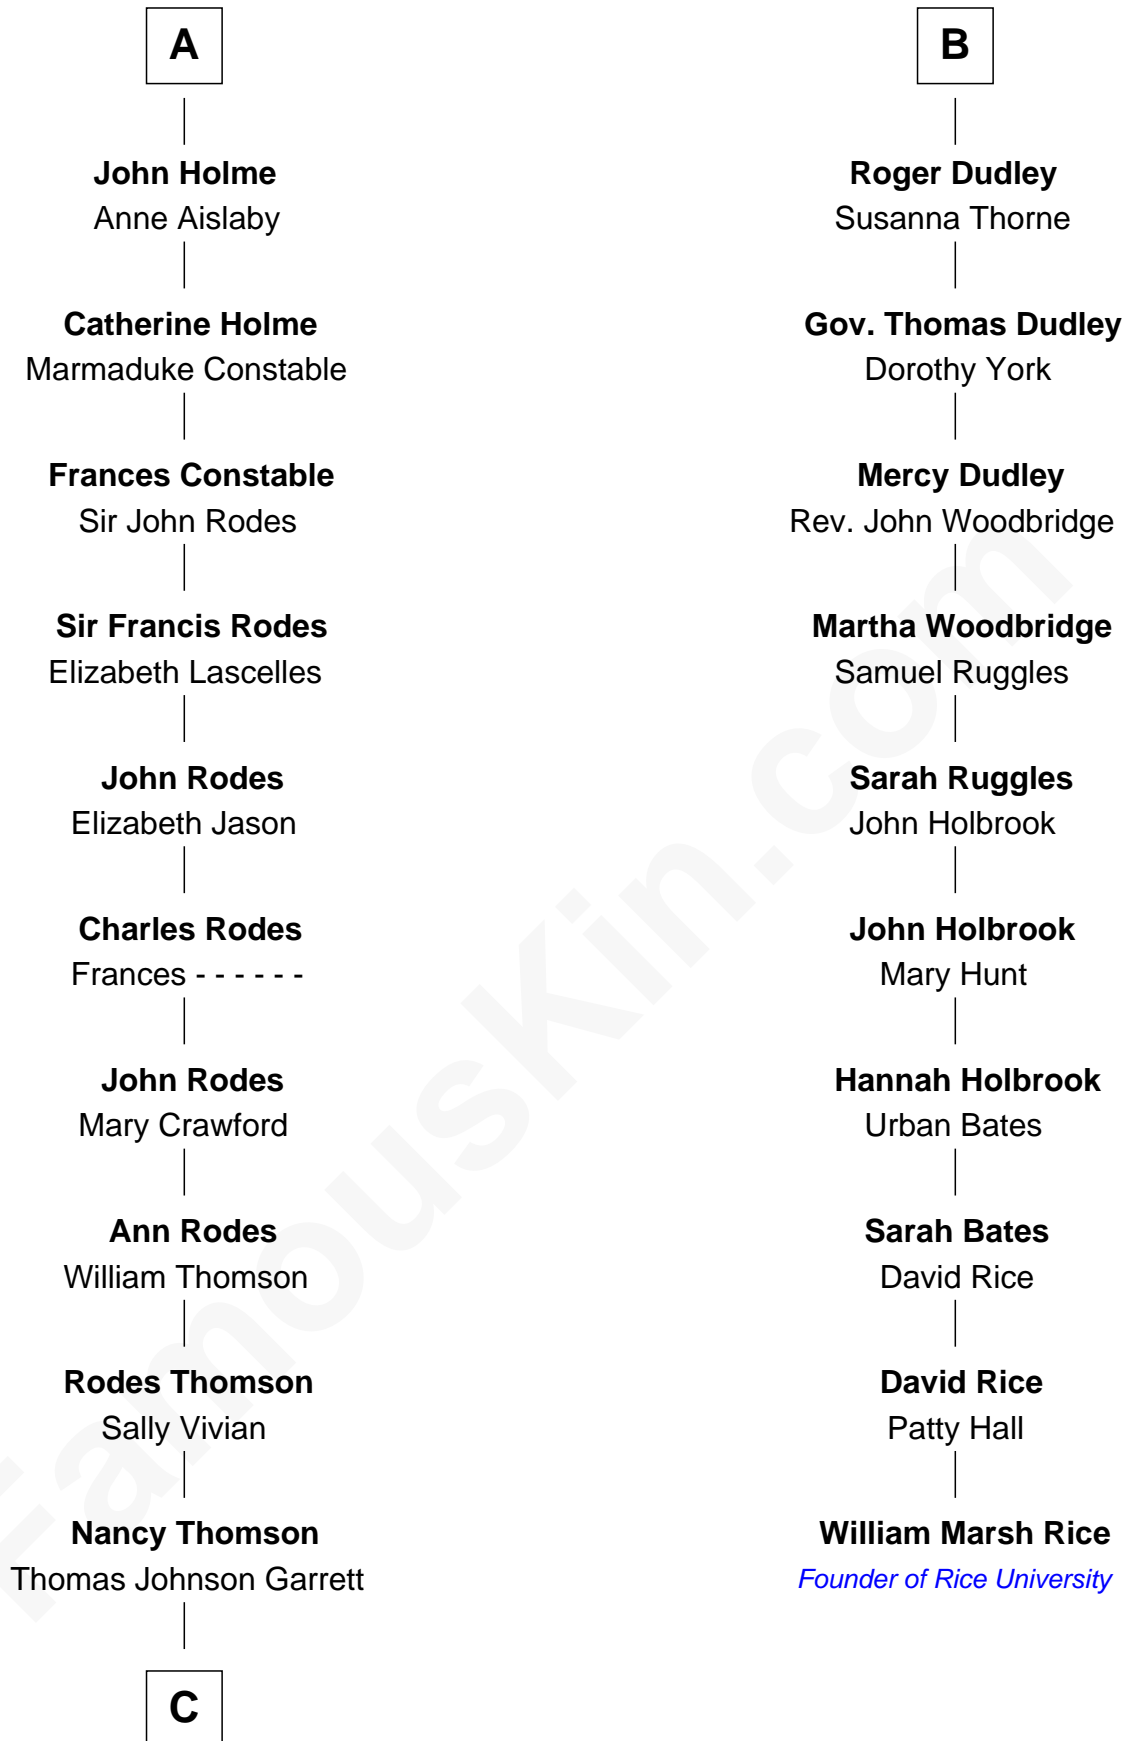

FamousKin.com Relationship Chart of

Melvyn Douglas
Movie Actor

16th cousin 4 times removed of

William Marsh Rice
Founder of Rice University

Sir Ralph de Neville
Alice de Audley

Margaret de Neville
Sir Henry Percy

Sir Henry Percy
Elizabeth Mortimer

Elizabeth Percy
Sir John Clifford

Mary Clifford
Sir Philip Wentworth

Elizabeth Wentworth
Sir Martin de la See

Joan de la See
Sir Piers Hildyard

Katherine Hildyard
William Holme

A

Sir John de Neville
Maude de Percy

Sir Ralph Neville
Joan Beaufort

Katherine Neville
Sir Thomas Strangeways

Joan Strangeways
Sir William Willoughby

Cecily Willoughby
Sir Edward Sutton

Sir John Sutton
Cecily Grey

Sir Henry Dudley
----- Ashton

Probable

B

C

—
Sophia Garrett
Erskine Douglas

—
Emma Jane Douglas
Col. George Taliaferro Shackelford

—
Lena Priscilla Shackelford
Edouard Gregory Hesselberg

—
Melvyn Douglas
Movie Actor