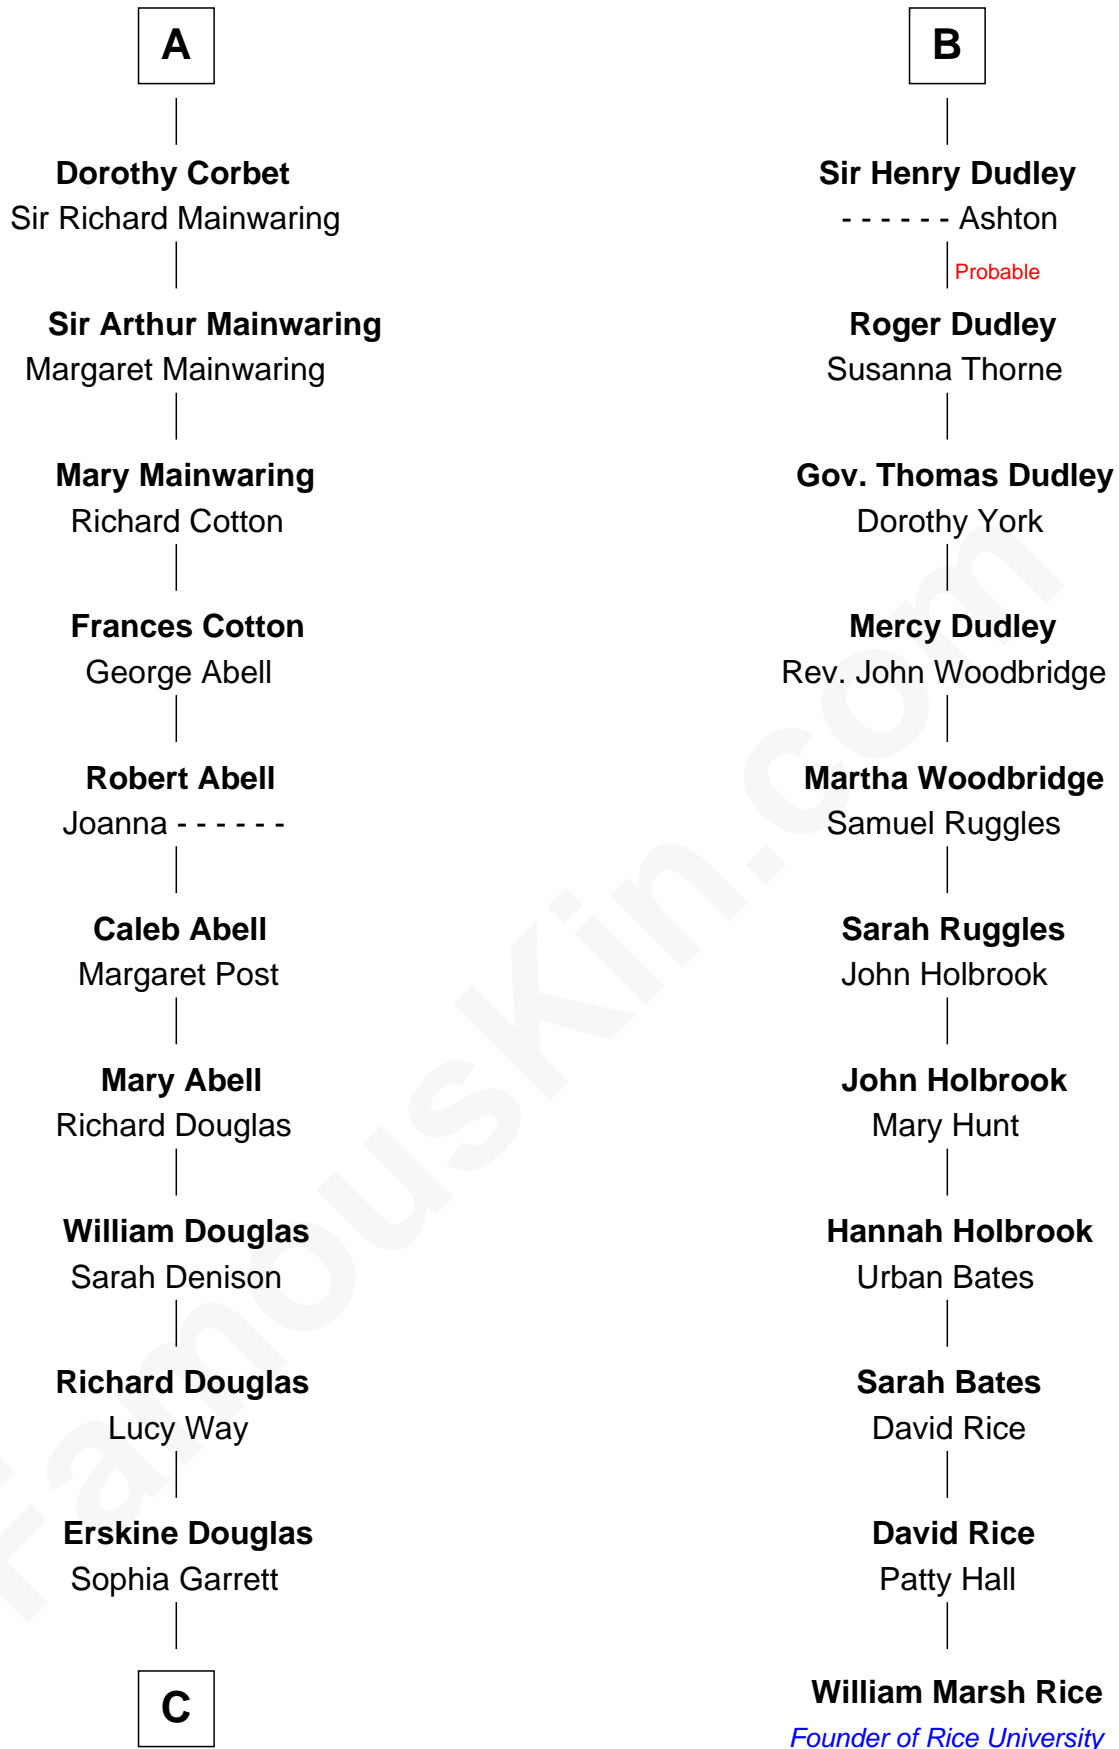

FamousKin.com
Relationship Chart of
Melvyn Douglas
Movie Actor

17th cousin 2 times removed of
William Marsh Rice
Founder of Rice University

C

Emma Jane Douglas
Col. George Taliaferro Shackelford

Lena Priscilla Shackelford
Edouard Gregory Hesselberg