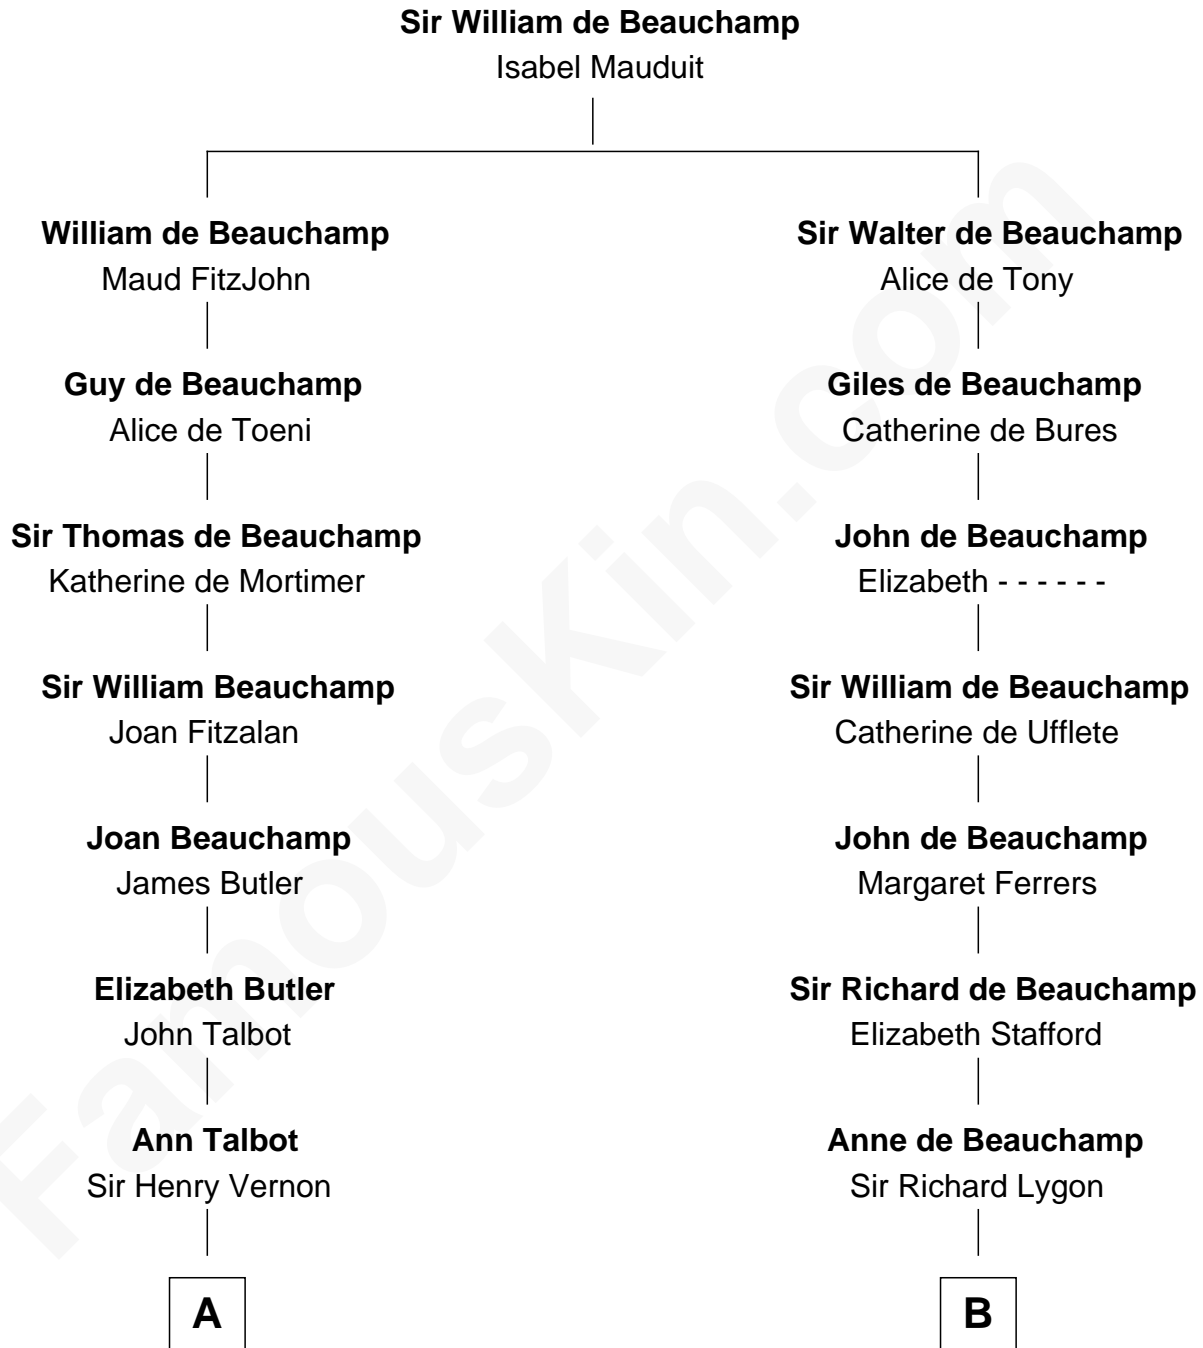

FamousKin.com
Relationship Chart of
Melvyn Douglas
Movie Actor

20th cousin 1 time removed of
General George C. Marshall
Author of "The Marshall Plan"

C

Erskine Douglas

Sophia Garrett

Emma Jane Douglas

Col. George Taliaferro Shackelford

Lena Priscilla Shackelford

Edouard Gregory Hesselberg

Melvyn Douglas

Movie Actor

D

Nicholas Taliaferro

Ann Champe Taliaferro

Matilda Battaile Taliaferro