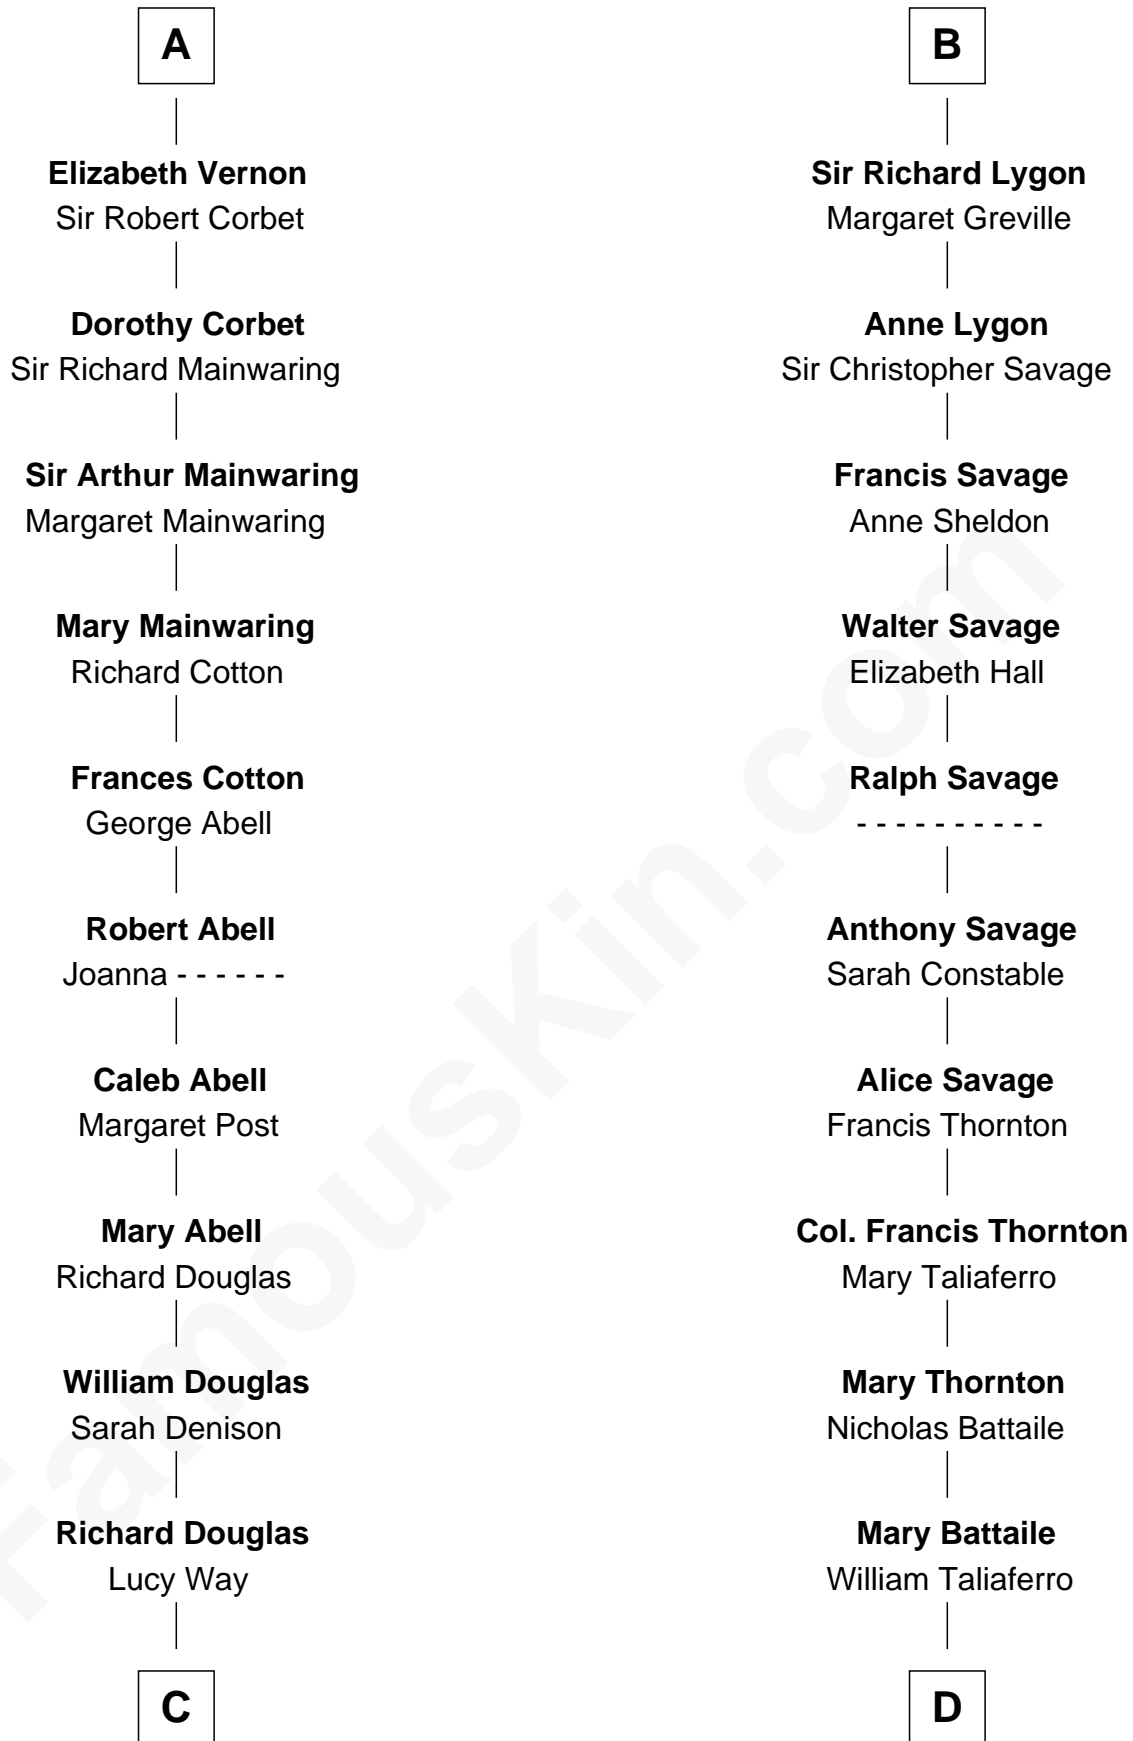

FamousKin.com
Relationship Chart of
Melvyn Douglas
Movie Actor

20th cousin 1 time removed of
General George C. Marshall
Author of "The Marshall Plan"

C

Erskine Douglas

Sophia Garrett

Emma Jane Douglas

Col. George Taliaferro Shackelford

Lena Priscilla Shackelford

Edouard Gregory Hesselberg

Melvyn Douglas

Movie Actor

D

Nicholas Taliaferro

Ann Champe Taliaferro

Matilda Battaile Taliaferro