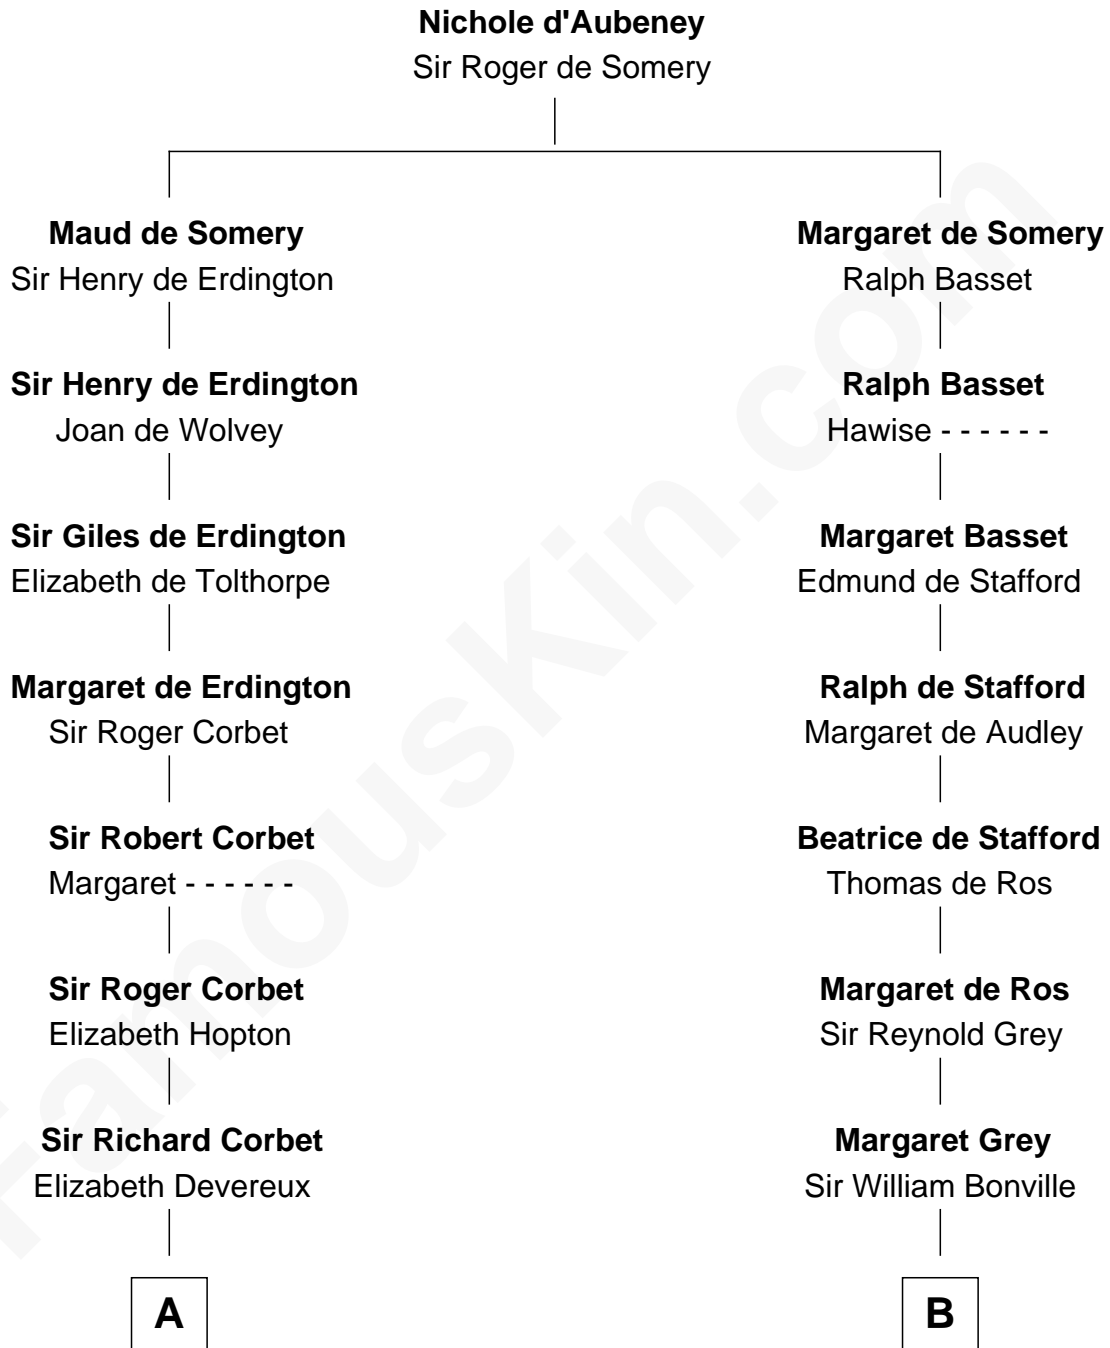

FamousKin.com
Relationship Chart of
Melvyn Douglas
Movie Actor

18th cousin 2 times removed of
Meriwether Lewis
Lewis and Clark Expedition

C

Erskine Douglas

Sophia Garrett

Emma Jane Douglas

Col. George Taliaferro Shackelford

Lena Priscilla Shackelford

Edouard Gregory Hesselberg

Melvyn Douglas

Movie Actor

D

William Lewis

Lucy Meriwether

Meriwether Lewis

Lewis and Clark Expedition

FamousKin.com