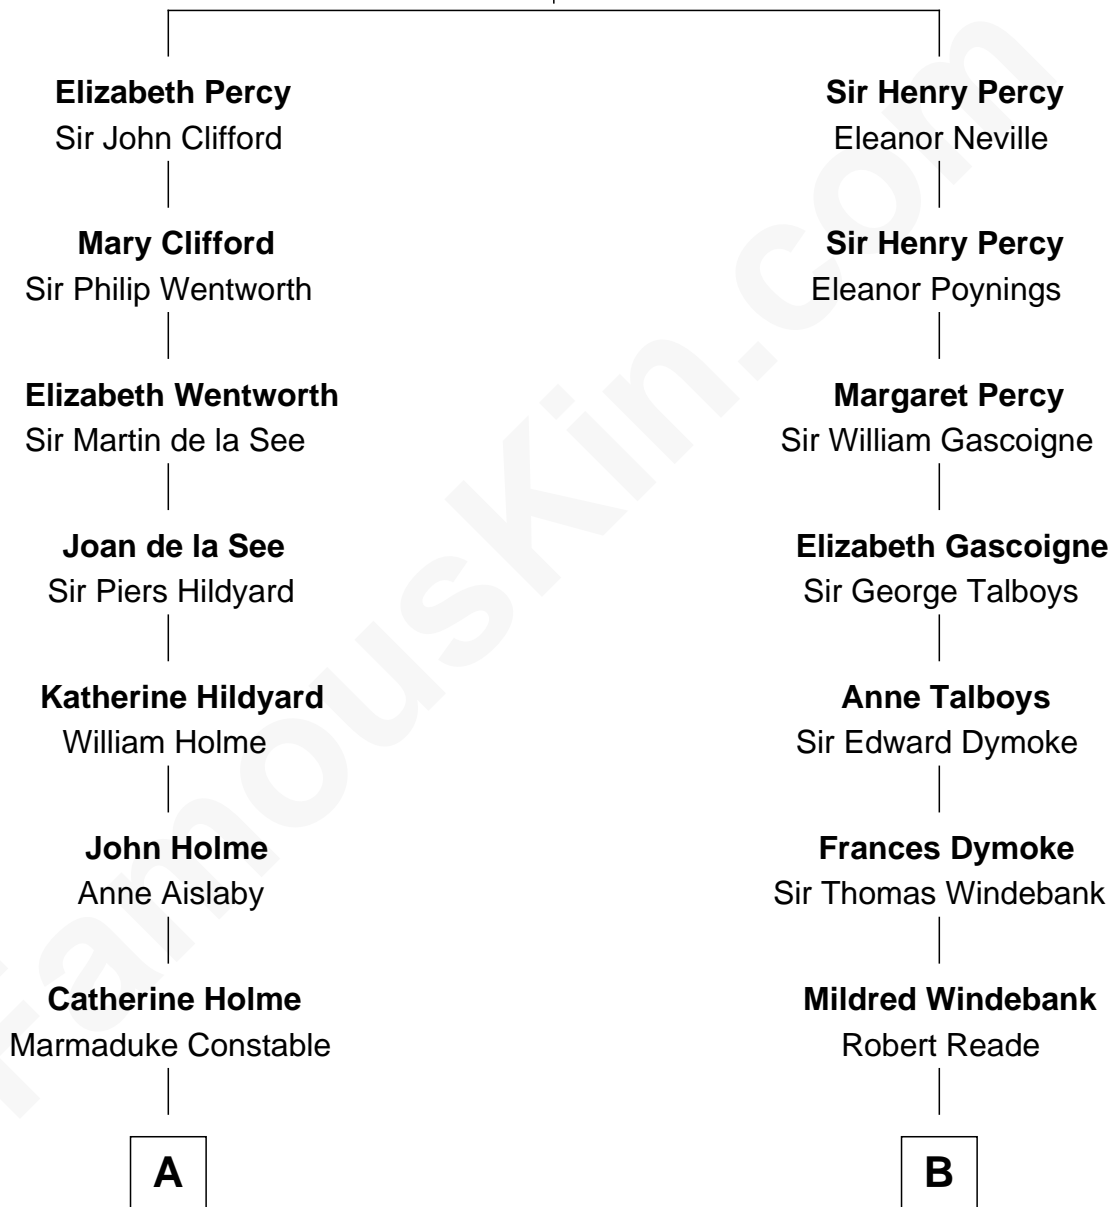

# FamousKin.com Relationship Chart of

**Melvyn Douglas**

*Movie Actor*

12th cousin 6 times removed of

**Meriwether Lewis**

*Lewis and Clark Expedition*

**Sir Henry Percy**  
Elizabeth Mortimer

**C**

**Lena Priscilla Shackelford**  
Edouard Gregory Hesselberg

**Melvyn Douglas**  
*Movie Actor*

FamousKin.com