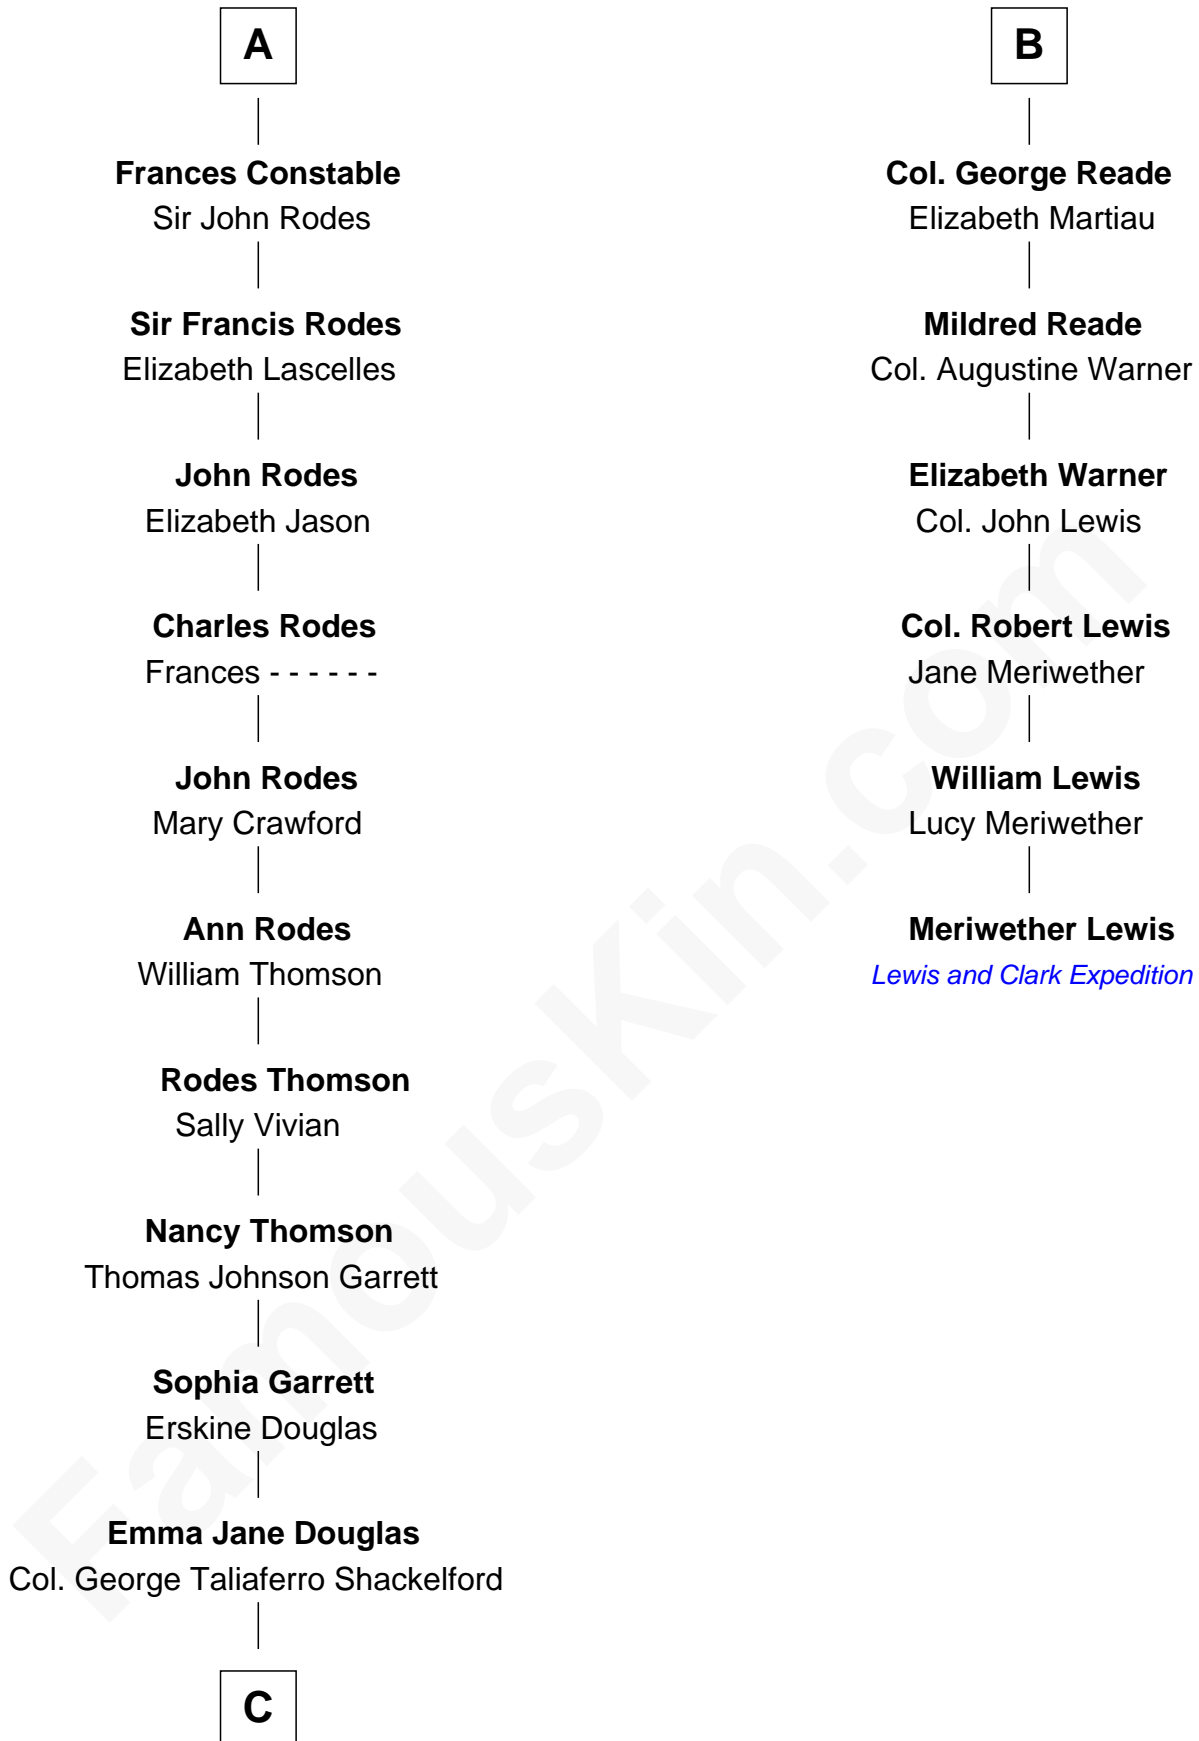

# FamousKin.com Relationship Chart of

**Melvyn Douglas**

*Movie Actor*

12th cousin 6 times removed of

**Meriwether Lewis**

*Lewis and Clark Expedition*

**Sir Henry Percy**  
Elizabeth Mortimer

**C**

**Lena Priscilla Shackelford**  
Edouard Gregory Hesselberg

**Melvyn Douglas**  
*Movie Actor*

FamousKin.com