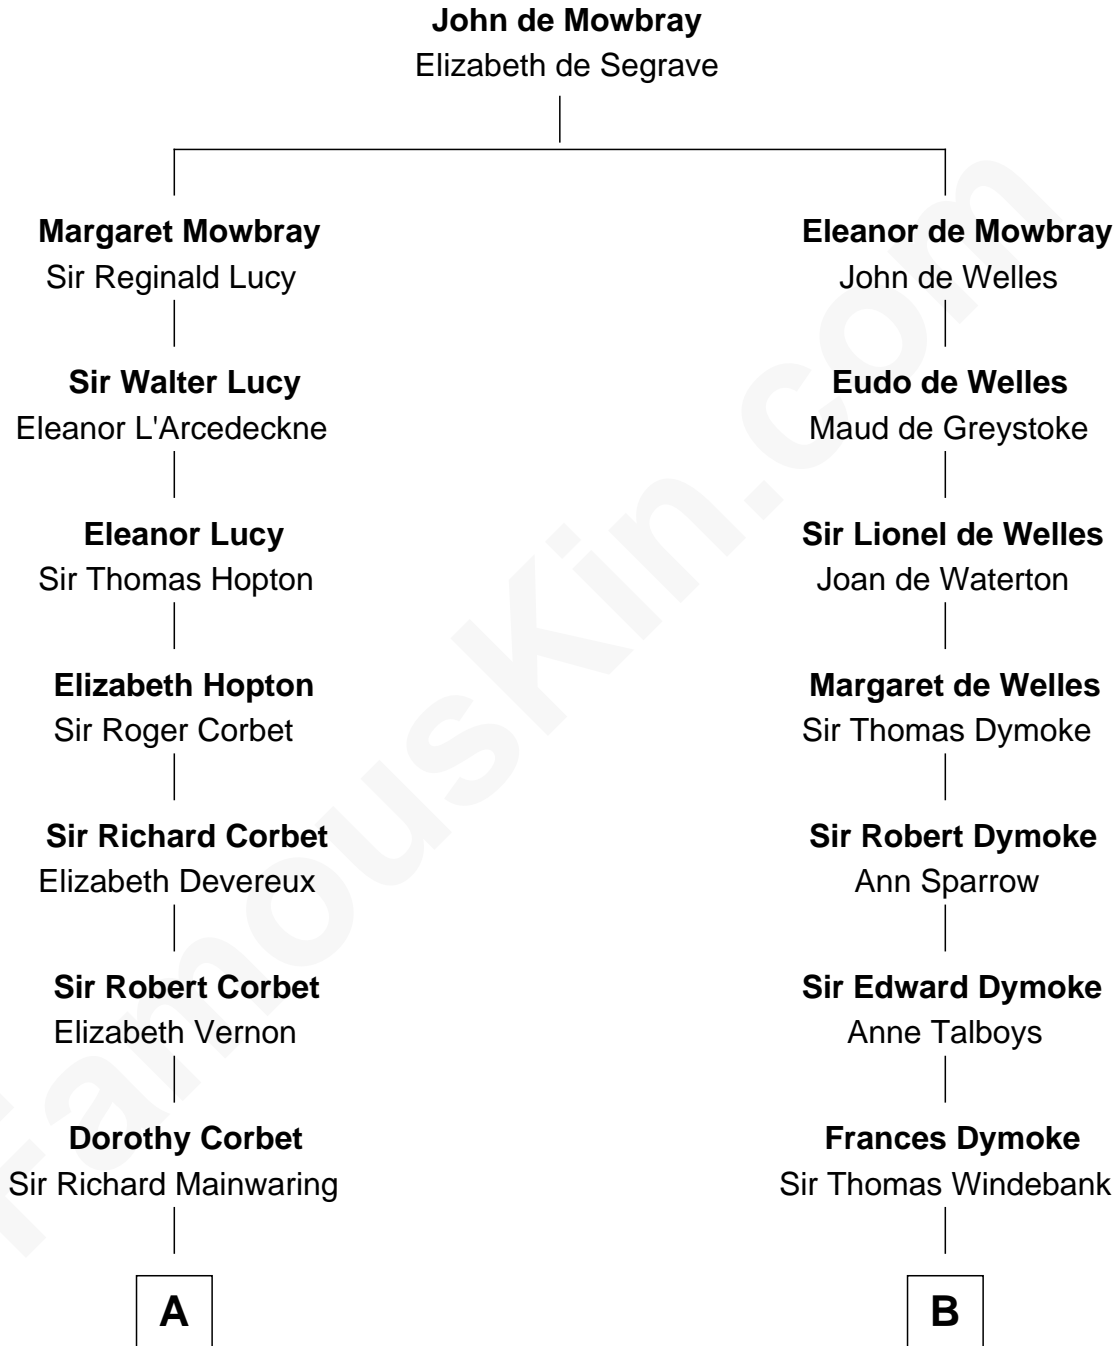

FamousKin.com
Relationship Chart of
Melvyn Douglas
Movie Actor

13th cousin 5 times removed of

Meriwether Lewis
Lewis and Clark Expedition

C

Lena Priscilla Shackelford
Edouard Gregory Hesselberg

Melvyn Douglas
Movie Actor

FamousKin.com