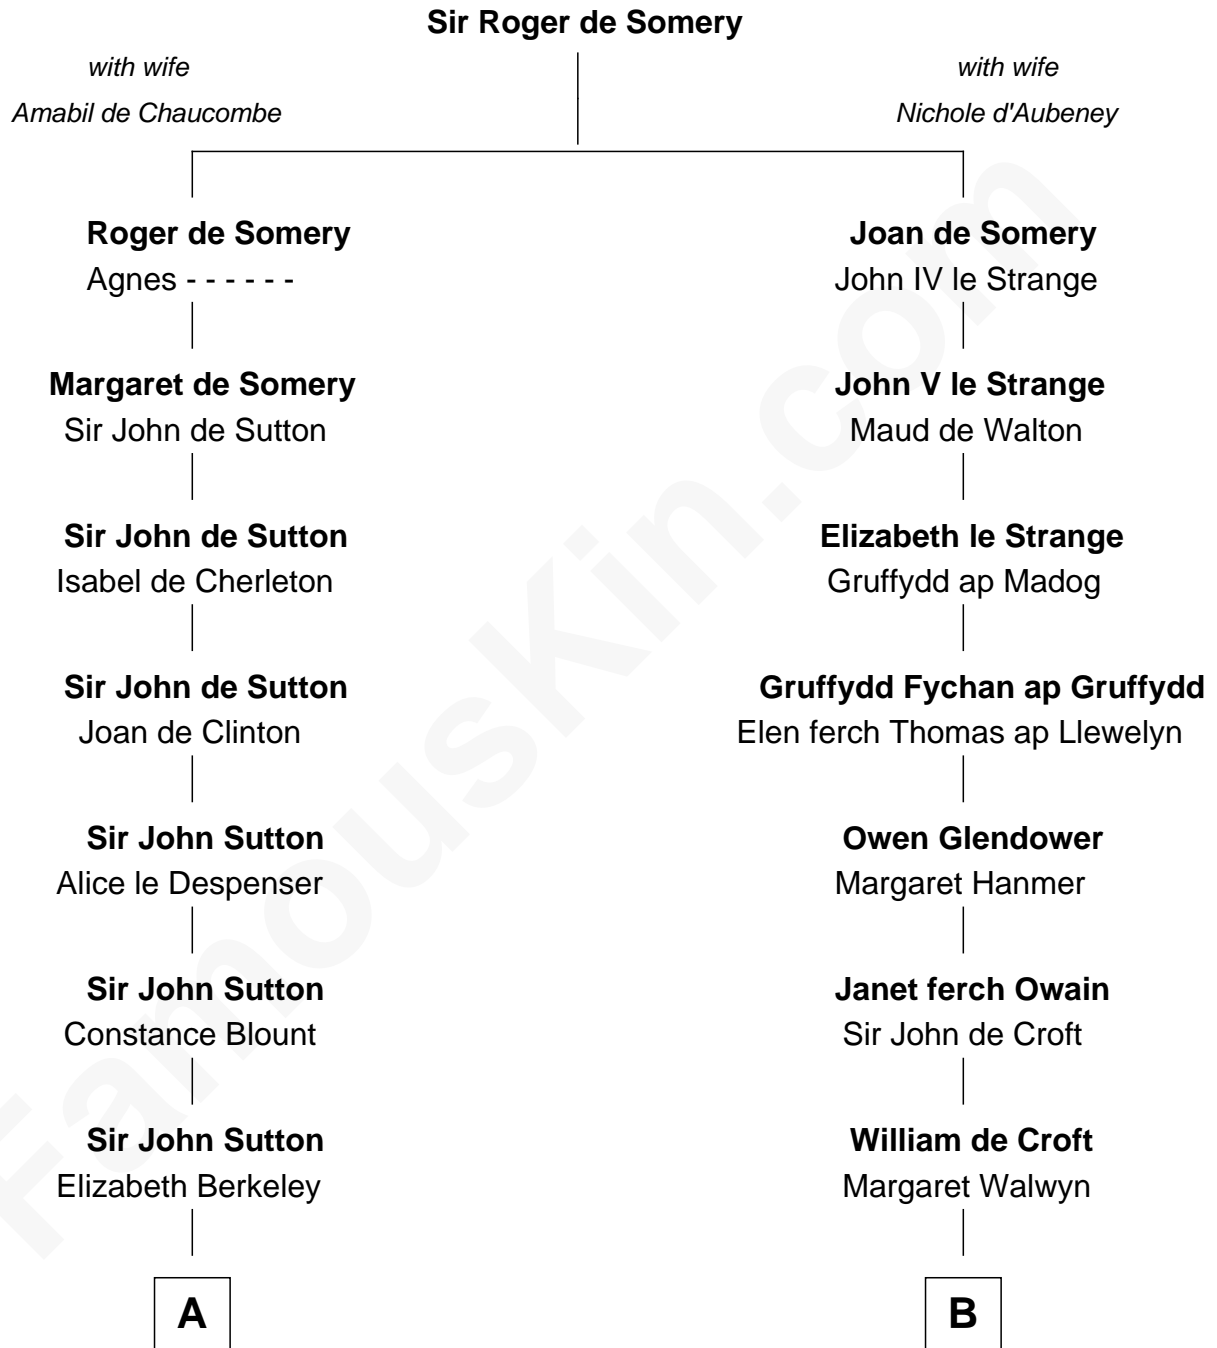

FamousKin.com
Relationship Chart of
Melvyn Douglas
Movie Actor

19th cousin 1 time removed of

Lytton Strachey
Author and Co-Founder of Bloomsbury Group

C

Erskine Douglas

Sophia Garrett

Emma Jane Douglas

Col. George Taliaferro Shackelford

Lena Priscilla Shackelford

Edouard Gregory Hesselberg

Melvyn Douglas

Movie Actor

D

Edward Strachey

Julia Woodburn Kirkpatrick

Sir Richard Strachey