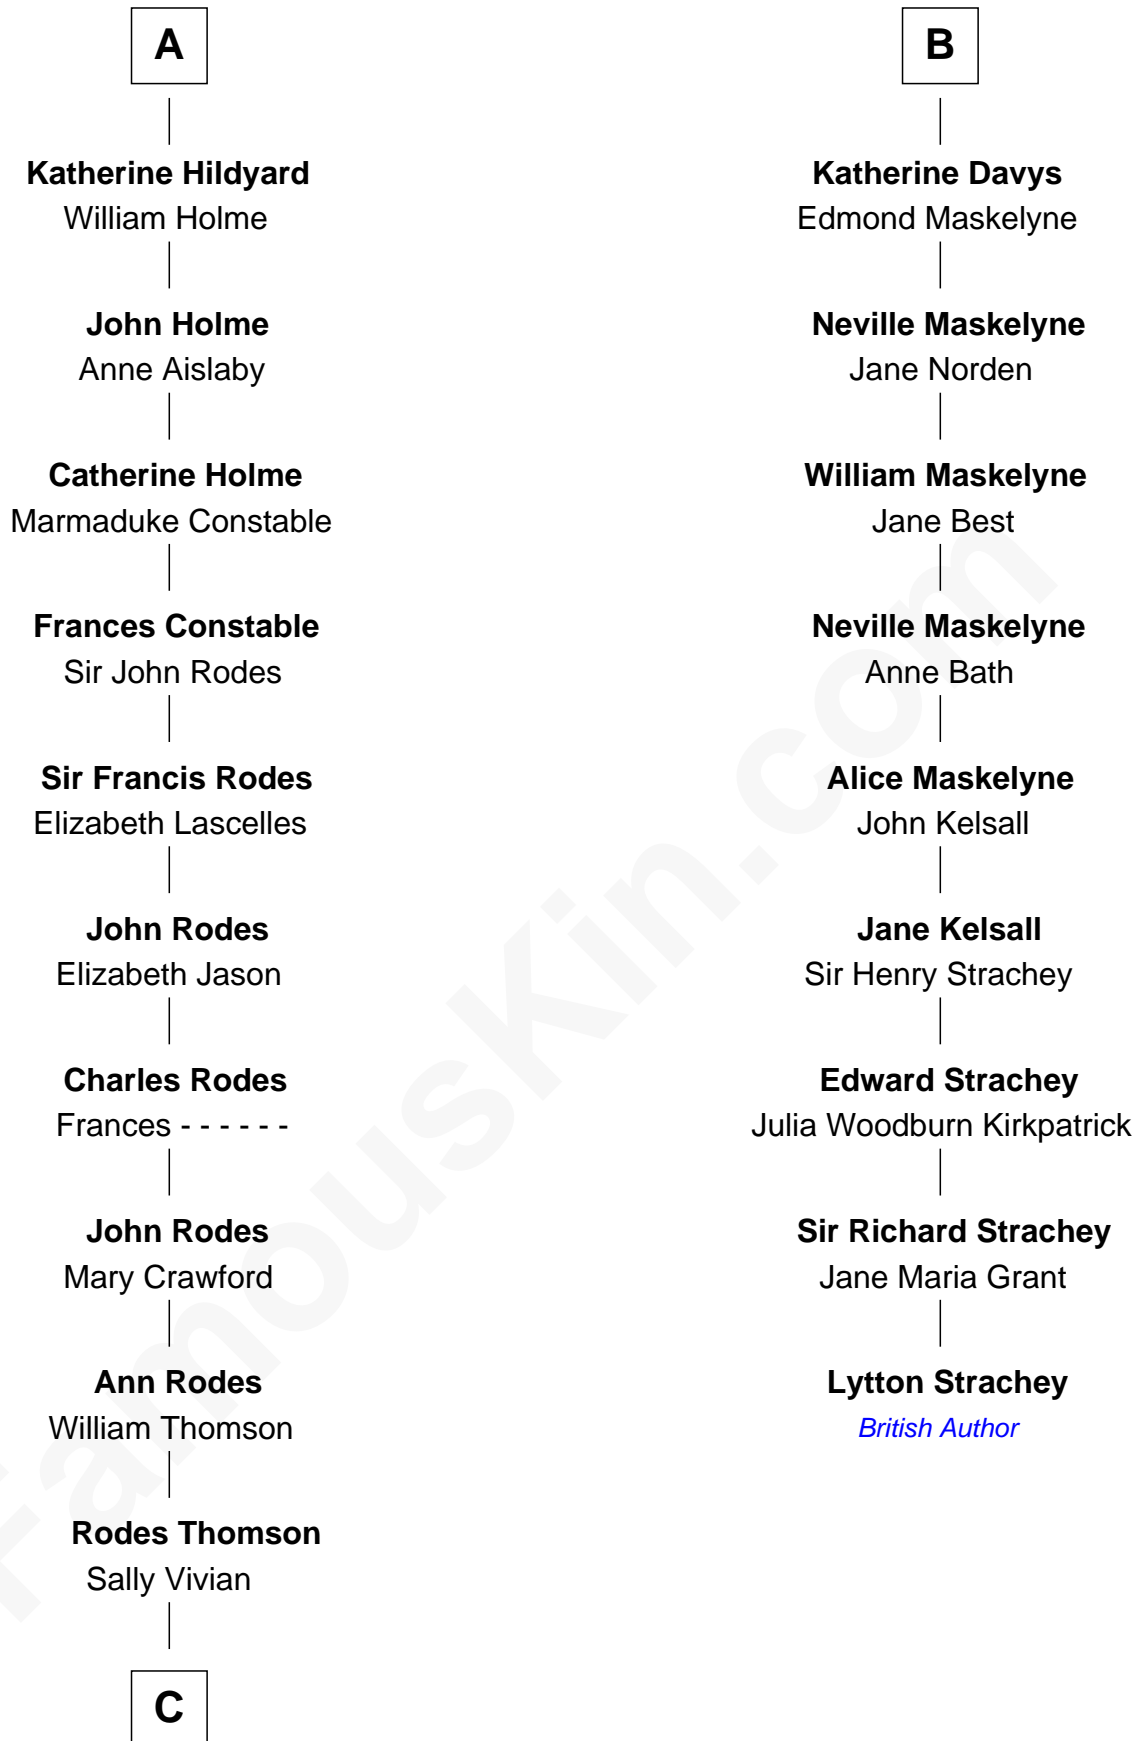

FamousKin.com
Relationship Chart of
Melvyn Douglas
Movie Actor

15th cousin 6 times removed of

Lytton Strachey
Author and Co-Founder of Bloomsbury Group

Edward III, King of England
 Philippa of Hainault

C

Nancy Thomson
Thomas Johnson Garrett

Sophia Garrett
Erskine Douglas

Emma Jane Douglas
Col. George Taliaferro Shackelford

Lena Priscilla Shackelford
Edouard Gregory Hesselberg

Melvyn Douglas
Movie Actor

FamousKin.com