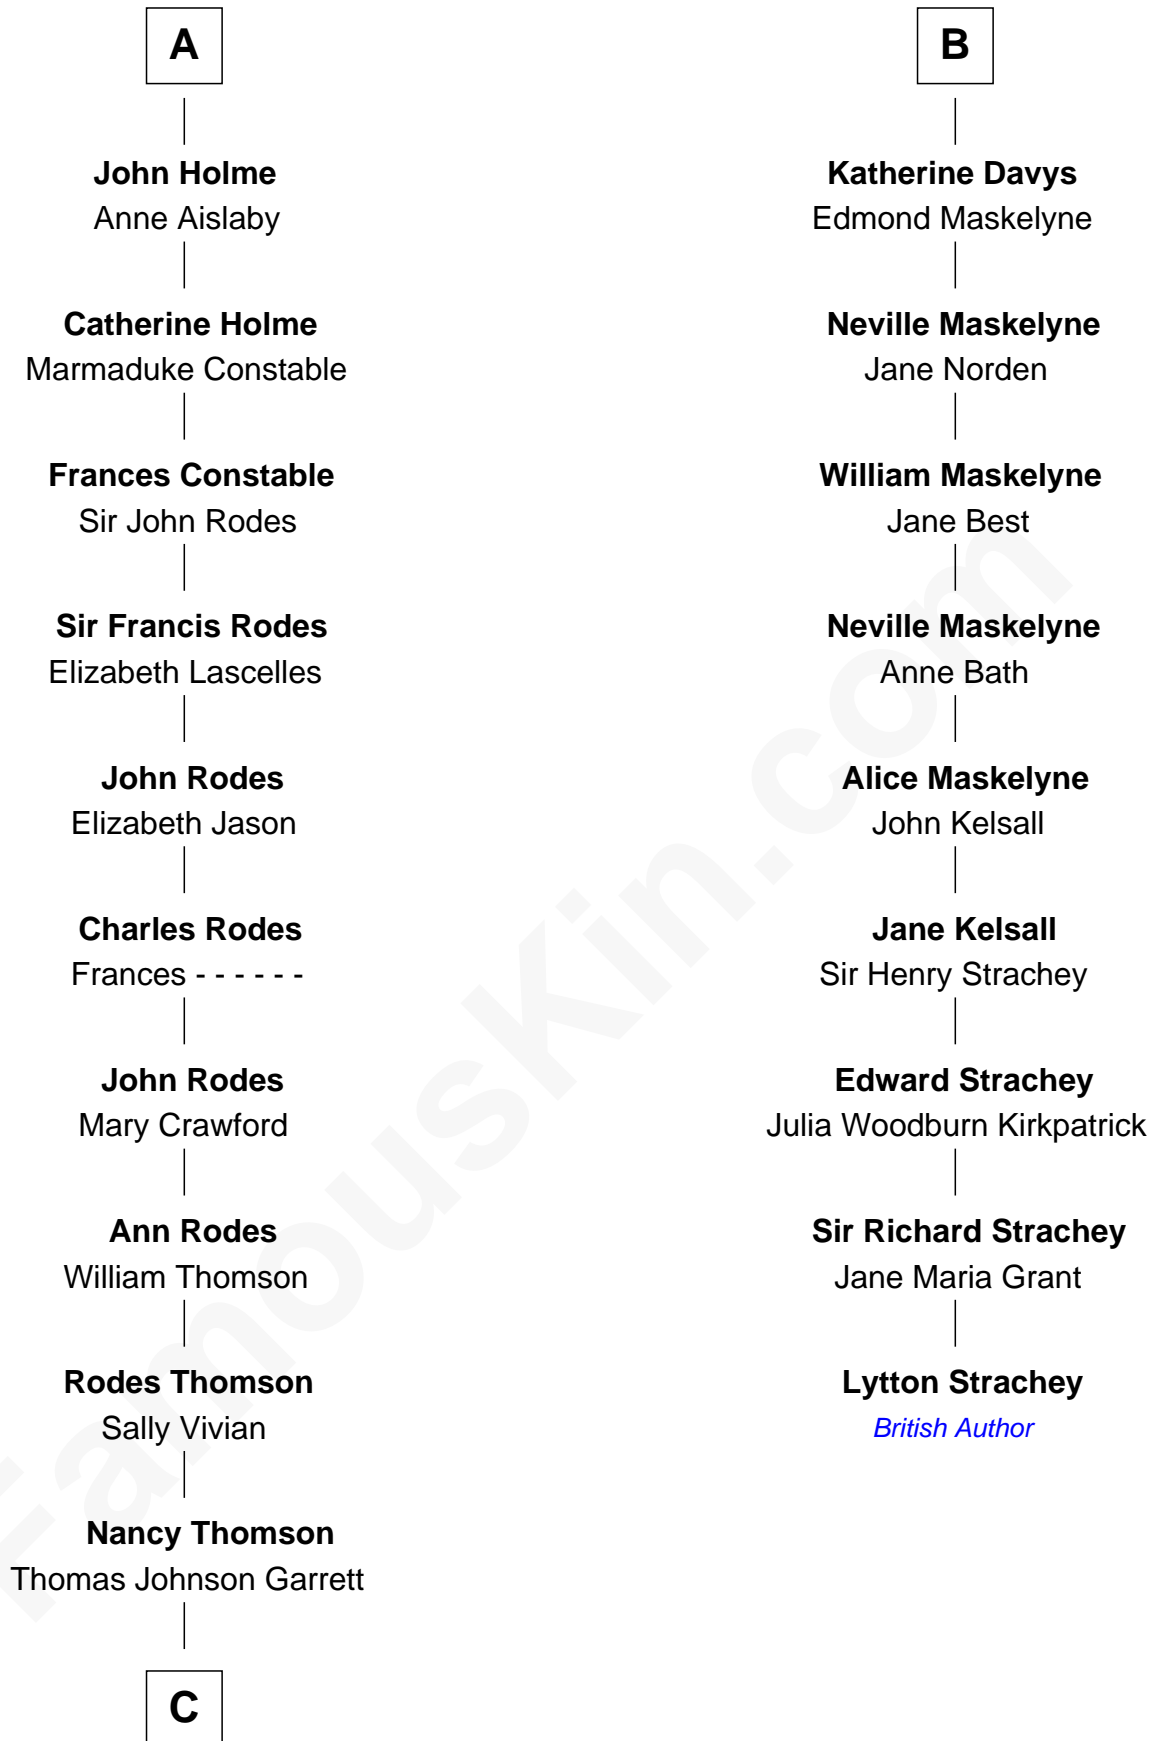

FamousKin.com
Relationship Chart of
Melvyn Douglas
Movie Actor

15th cousin 5 times removed of

Lytton Strachey
Author and Co-Founder of Bloomsbury Group

C

—
Sophia Garrett
Erskine Douglas

—
Emma Jane Douglas
Col. George Taliaferro Shackelford

—
Lena Priscilla Shackelford
Edouard Gregory Hesselberg

—
Melvyn Douglas
Movie Actor

FamousKin.com