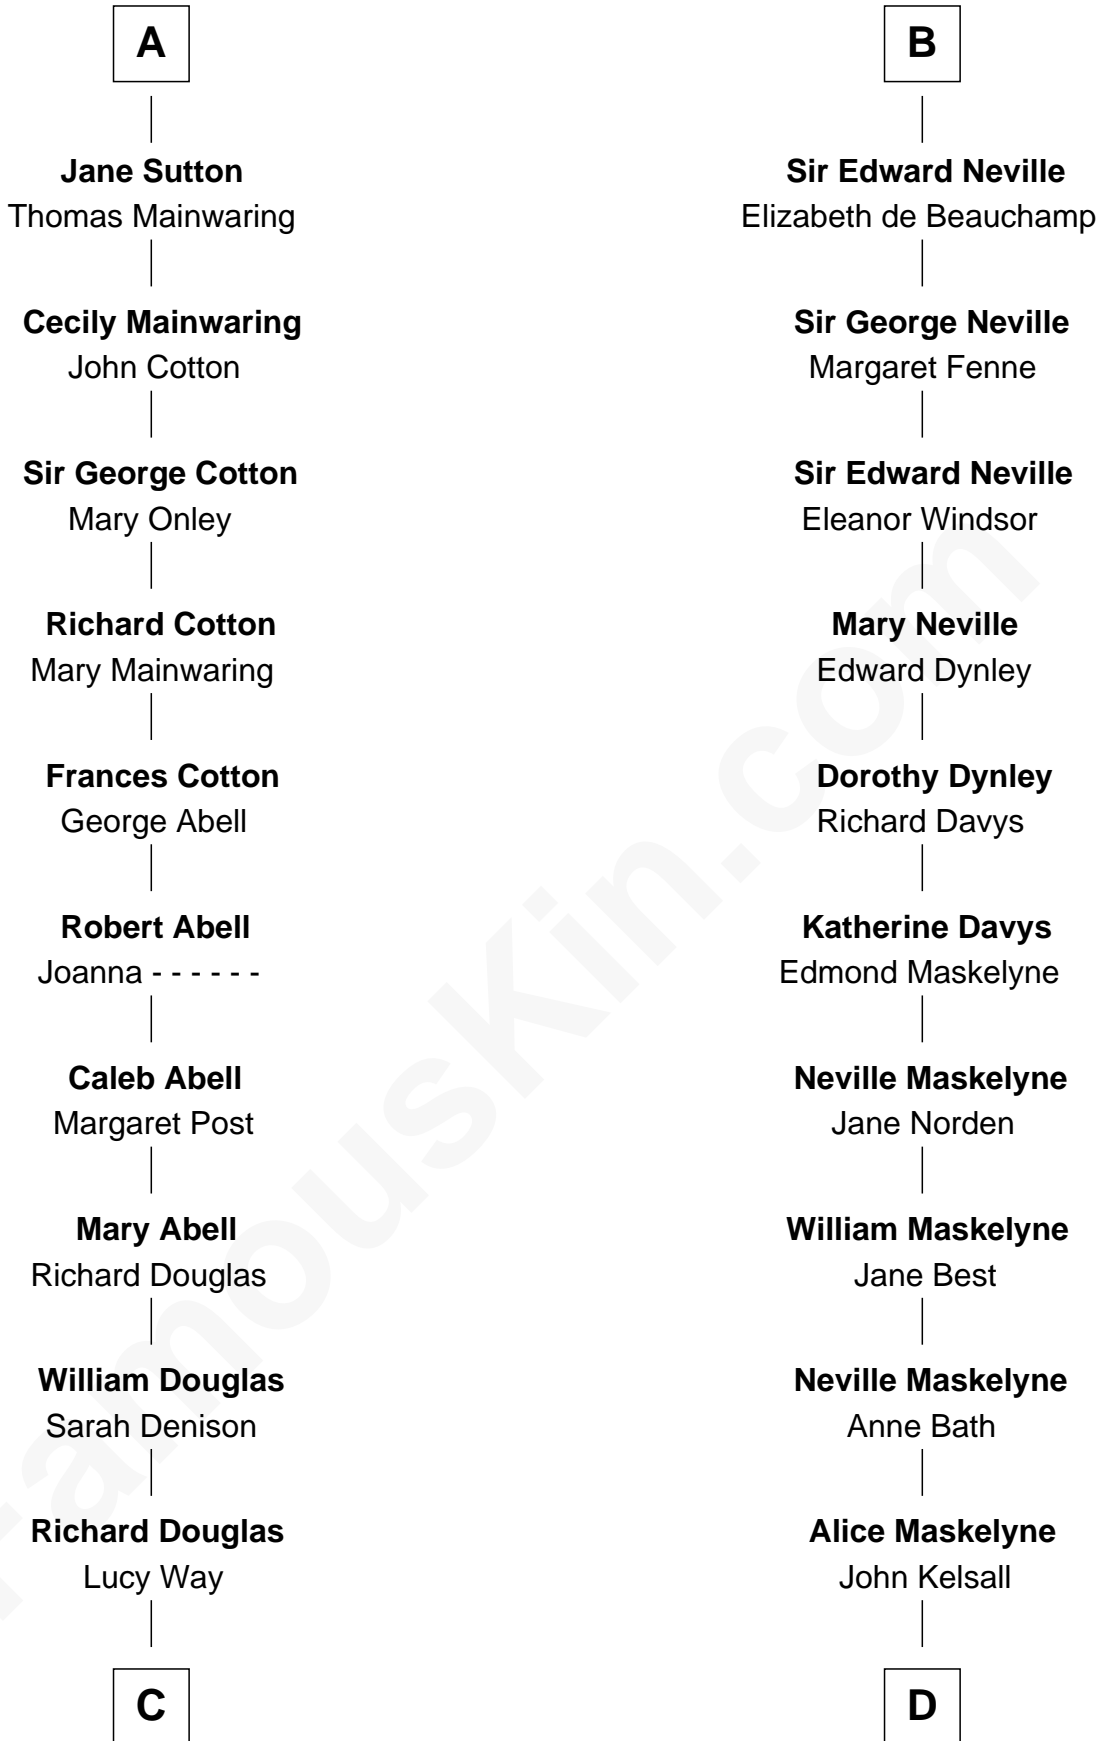

FamousKin.com Relationship Chart of

Melvyn Douglas

Movie Actor

20th cousin of

Lytton Strachey

Author and Co-Founder of Bloomsbury Group

C

Erskine Douglas

Sophia Garrett

Emma Jane Douglas

Col. George Taliaferro Shackelford

Lena Priscilla Shackelford

Edouard Gregory Hesselberg

Melvyn Douglas

Movie Actor

D