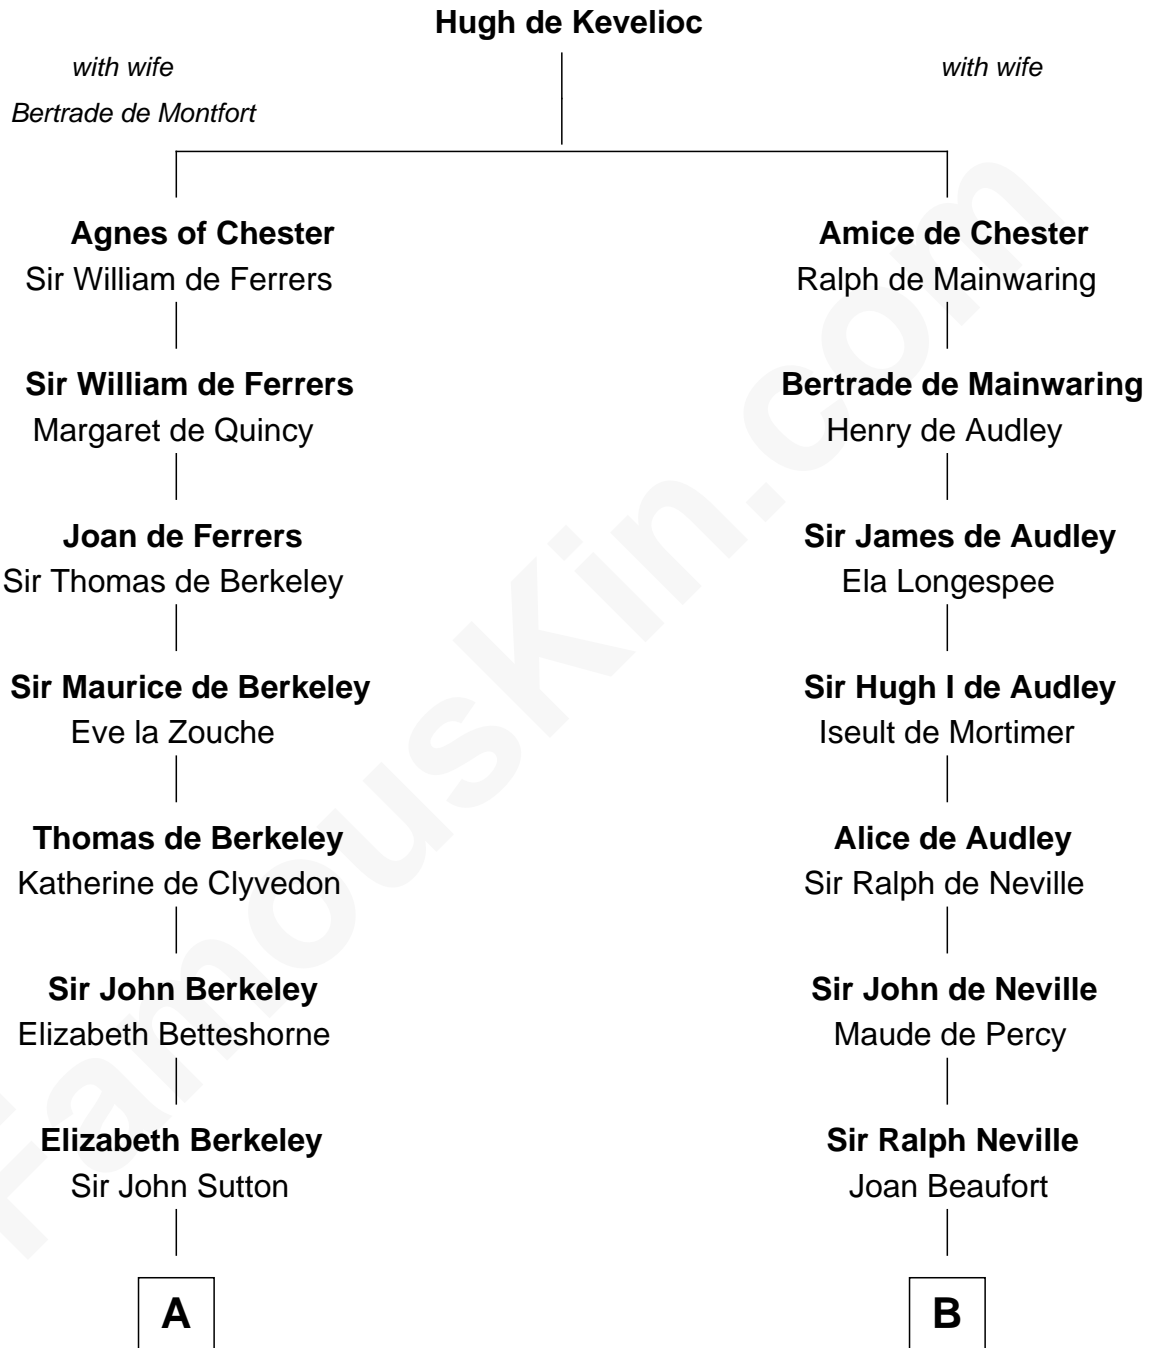

FamousKin.com Relationship Chart of

Melvyn Douglas

Movie Actor

20th cousin of

Lytton Strachey

Author and Co-Founder of Bloomsbury Group

C

Erskine Douglas

Sophia Garrett

Emma Jane Douglas

Col. George Taliaferro Shackelford

Lena Priscilla Shackelford

Edouard Gregory Hesselberg

Melvyn Douglas

Movie Actor

D