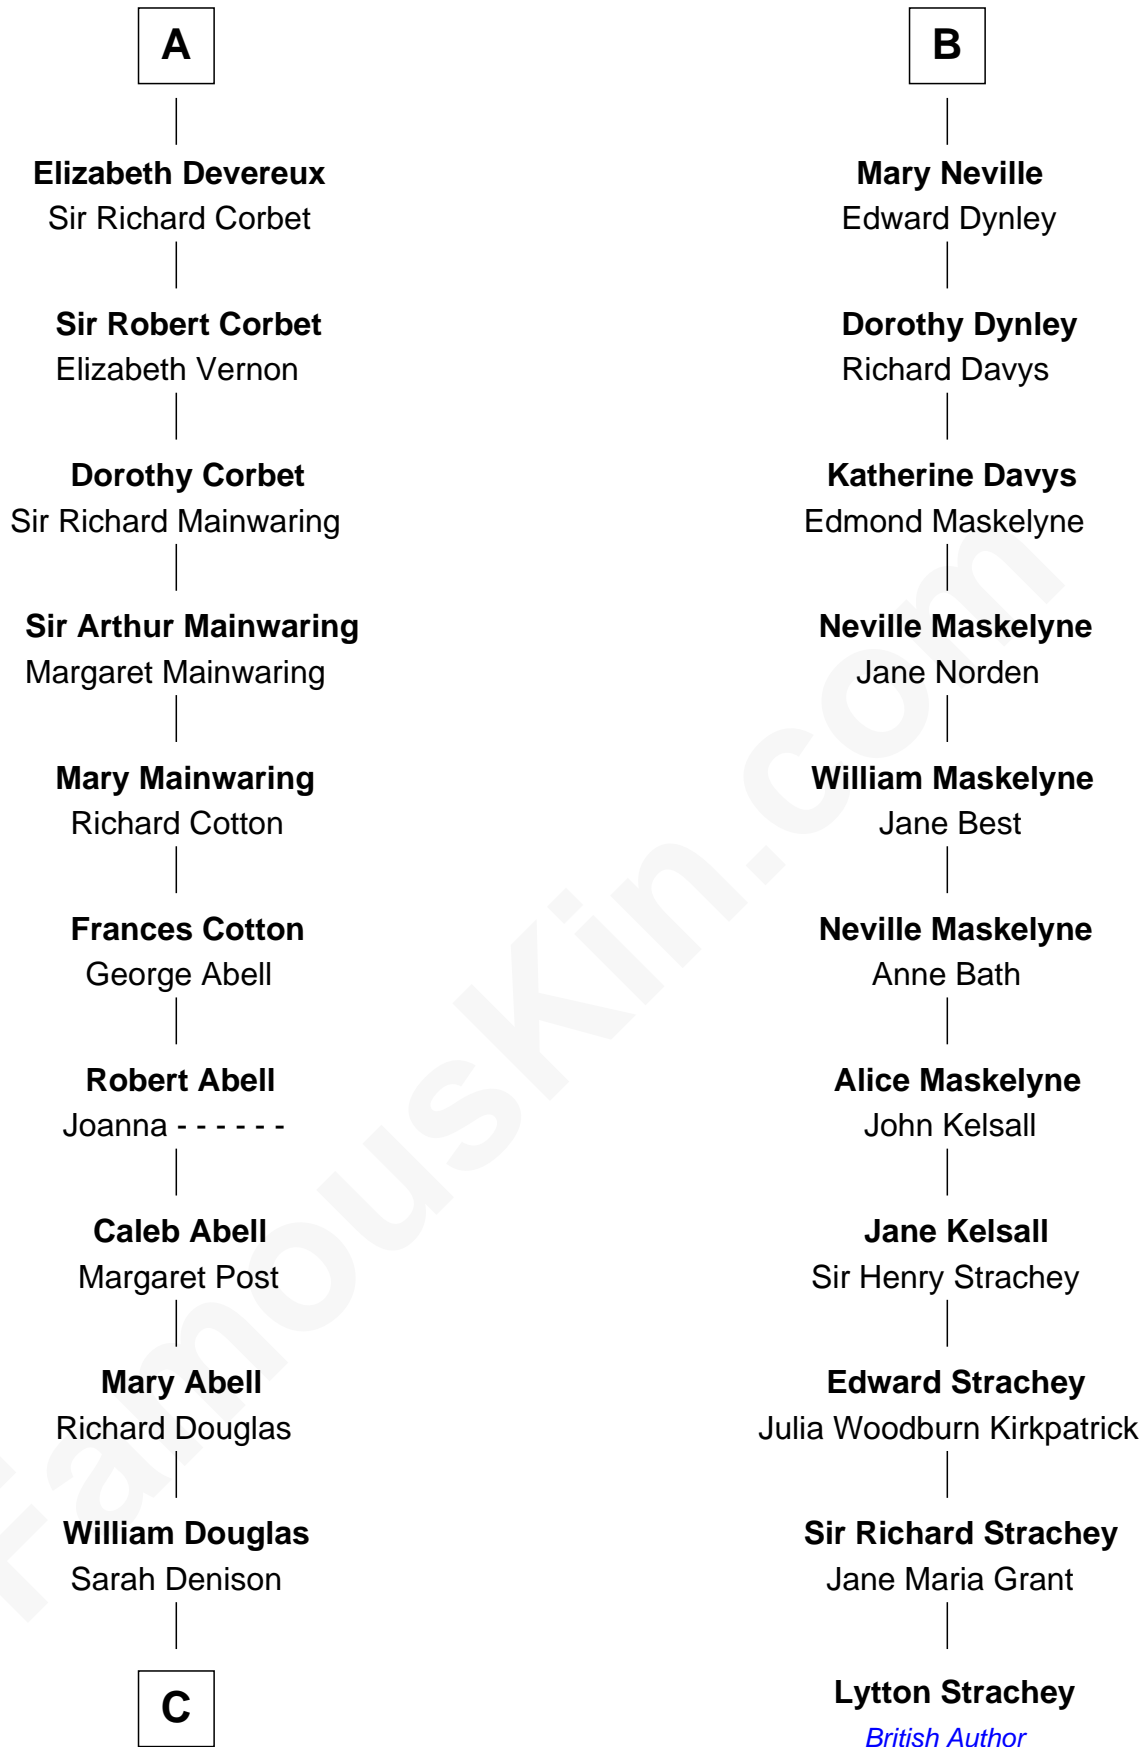

FamousKin.com
Relationship Chart of
Melvyn Douglas
Movie Actor

17th cousin 4 times removed of

Lytton Strachey
Author and Co-Founder of Bloomsbury Group

C

Richard Douglas

Lucy Way

Erskine Douglas

Sophia Garrett

Emma Jane Douglas

Col. George Taliaferro Shackelford

Lena Priscilla Shackelford

Edouard Gregory Hesselberg

Melvyn Douglas

Movie Actor

FamousKin.com