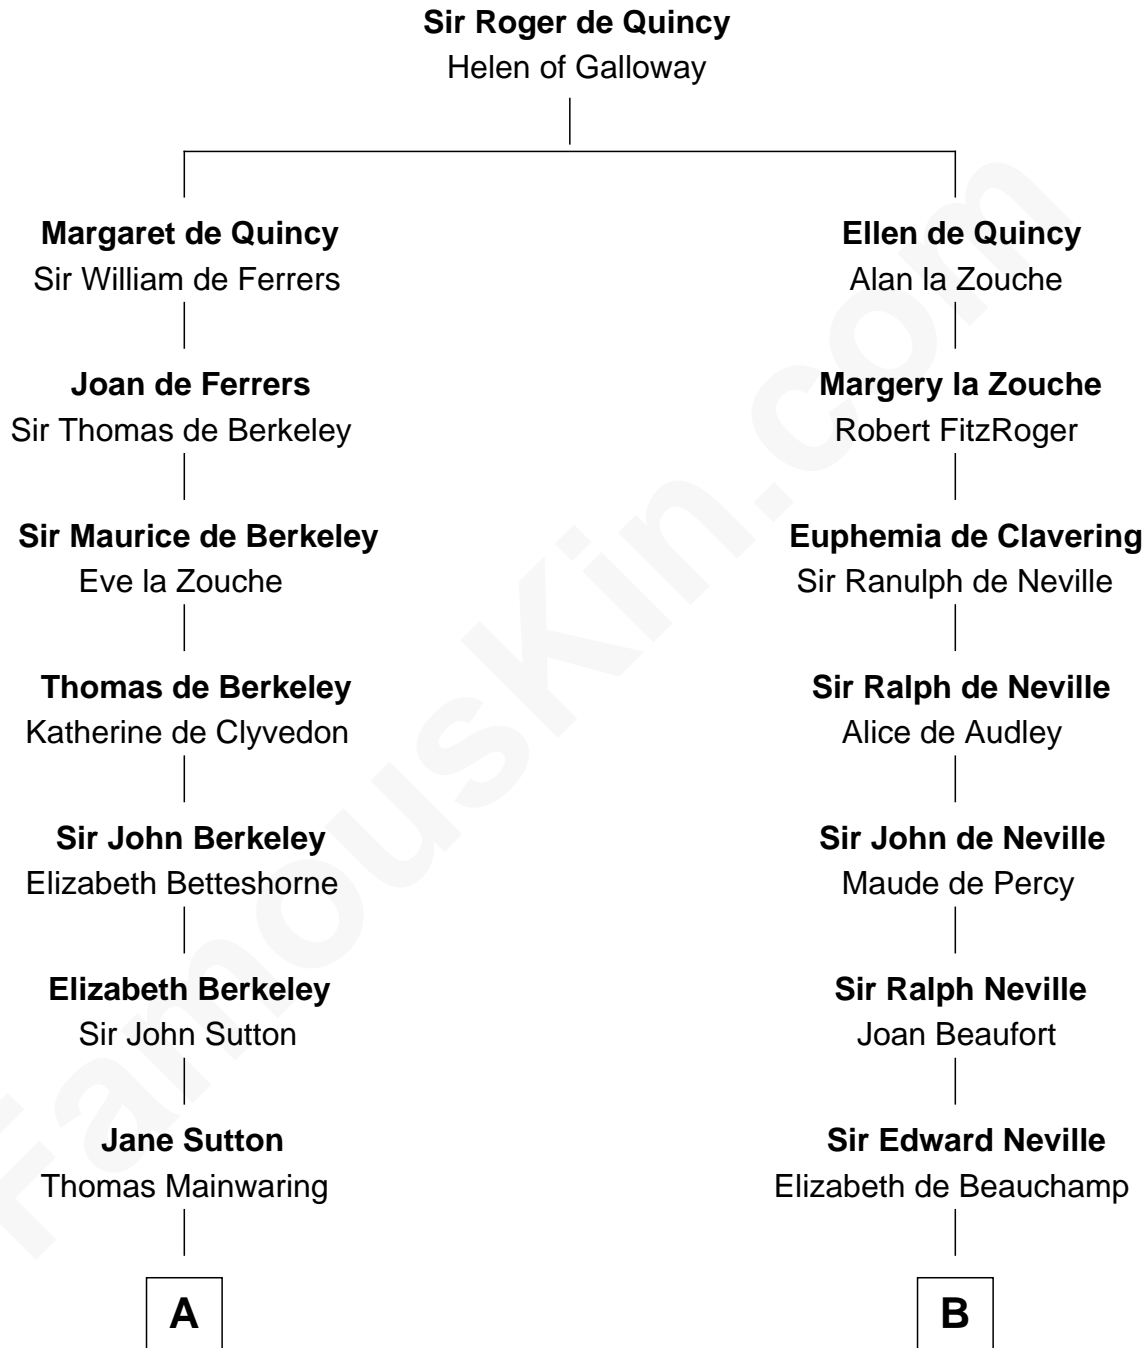

FamousKin.com Relationship Chart of

Melvyn Douglas

Movie Actor

19th cousin of

Lytton Strachey

Author and Co-Founder of Bloomsbury Group

C

Emma Jane Douglas
Col. George Taliaferro Shackelford

Lena Priscilla Shackelford
Edouard Gregory Hesselberg

Melvyn Douglas
Movie Actor

D

Edward Strachey
Julia Woodburn Kirkpatrick

Sir Richard Strachey
Jane Maria Grant

Lytton Strachey
British Author

FamousKin.com