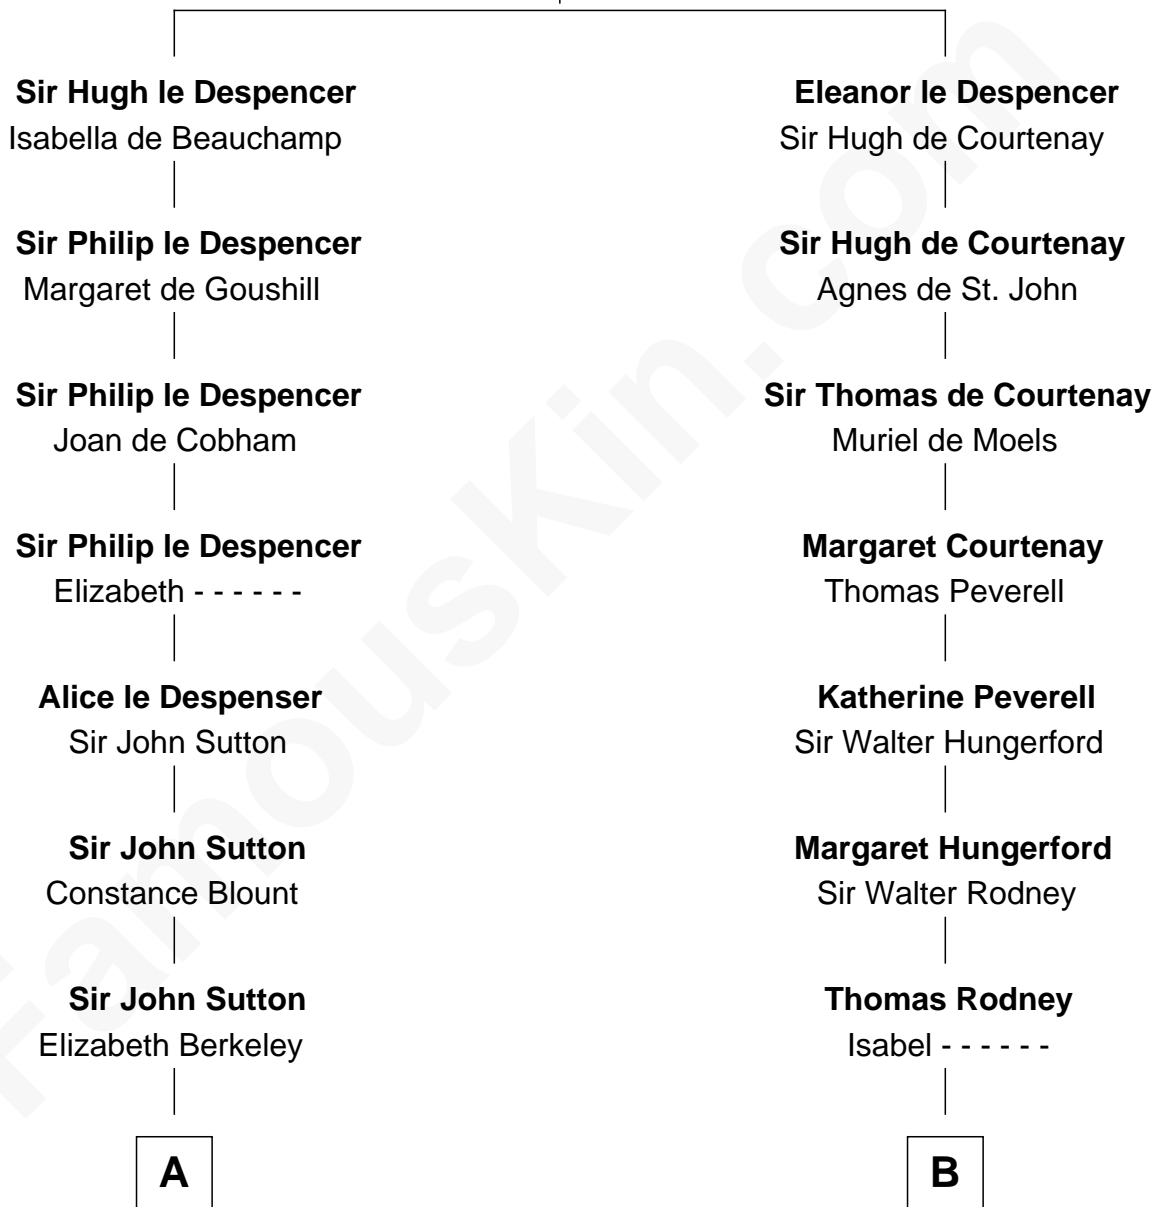

**FamousKin.com**  
**Relationship Chart of**  
**Melvyn Douglas**  
*Movie Actor*

18th cousin 2 times removed of

**Lytton Strachey**  
*Author and Co-Founder of Bloomsbury Group*

**Sir Hugh le Despencer**  
 Aveline Basset

**C**

**Erskine Douglas**

Sophia Garrett

**Emma Jane Douglas**

Col. George Taliaferro Shackelford

**Lena Priscilla Shackelford**

Edouard Gregory Hesselberg

**Melvyn Douglas**