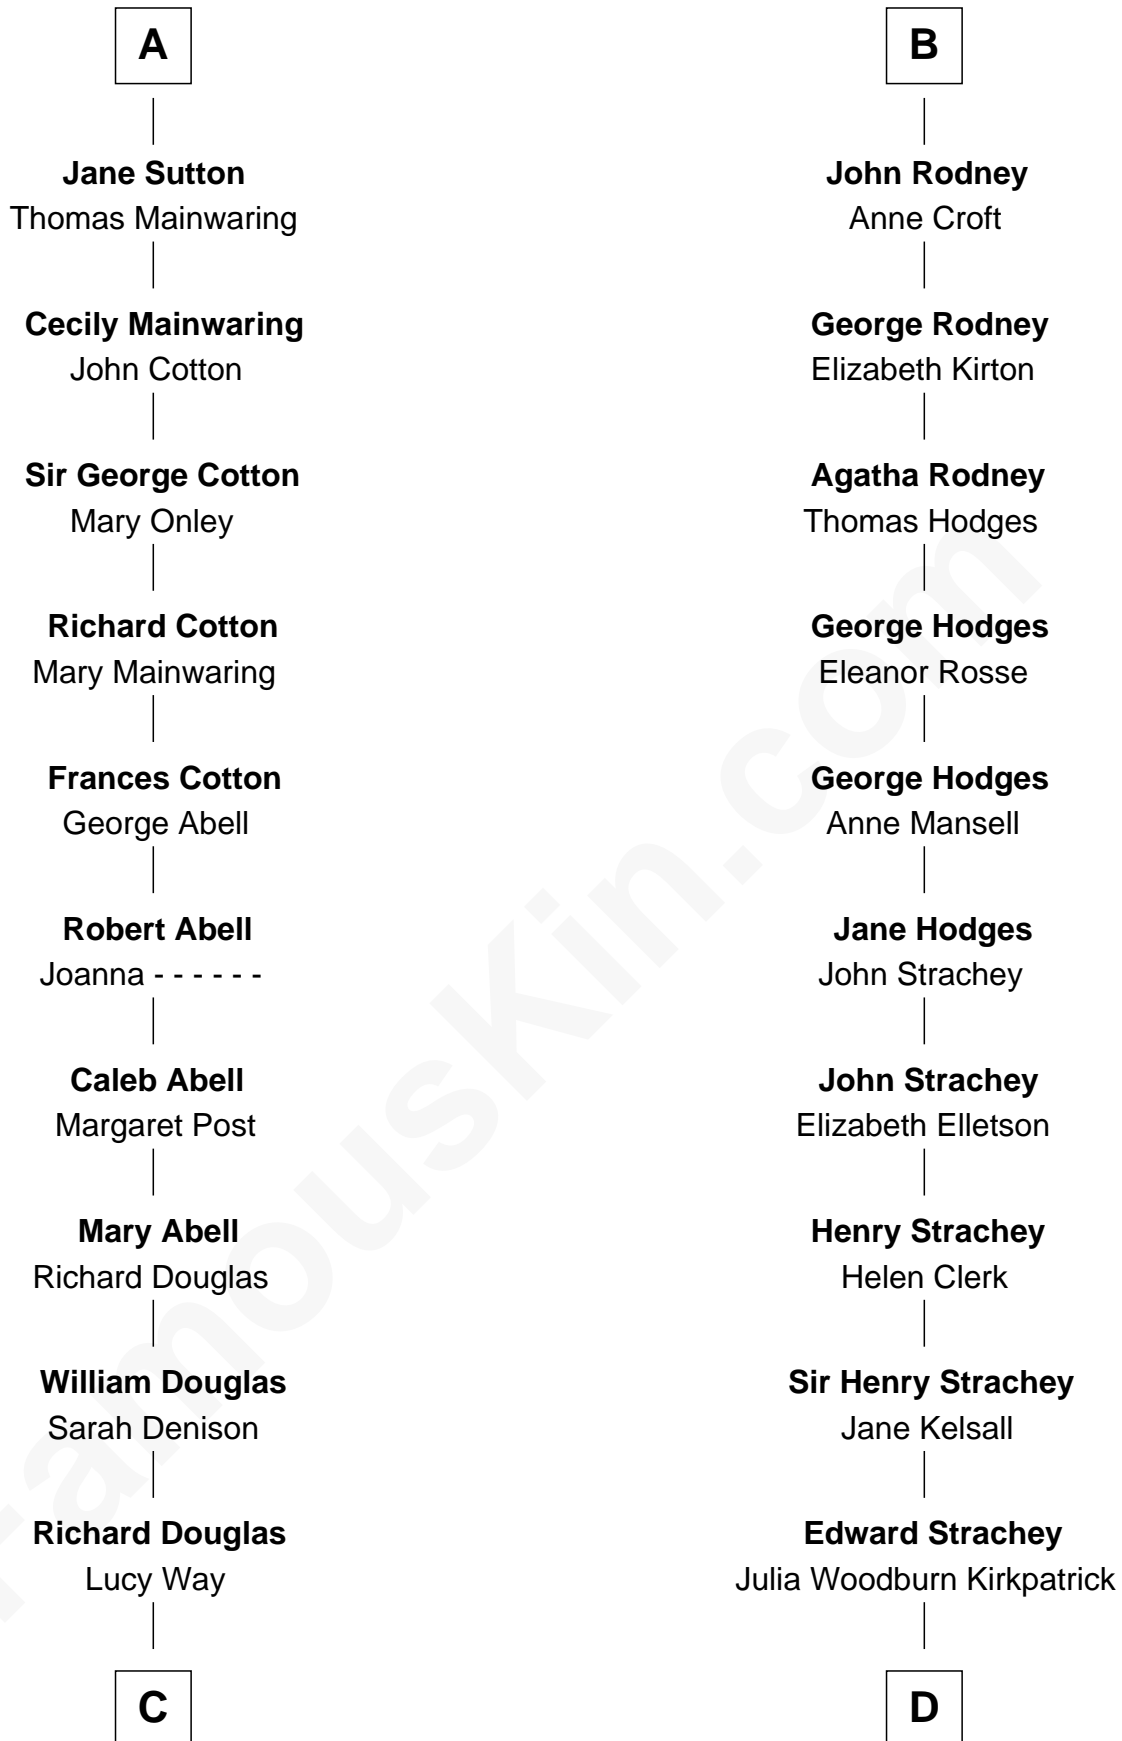

**FamousKin.com**  
**Relationship Chart of**  
**Melvyn Douglas**  
*Movie Actor*

18th cousin 2 times removed of

**Lytton Strachey**  
*Author and Co-Founder of Bloomsbury Group*

**Sir Hugh le Despencer**  
 Aveline Basset

**C**

**Erskine Douglas**

Sophia Garrett

**Emma Jane Douglas**

Col. George Taliaferro Shackelford

**Lena Priscilla Shackelford**

Edouard Gregory Hesselberg

**Melvyn Douglas**