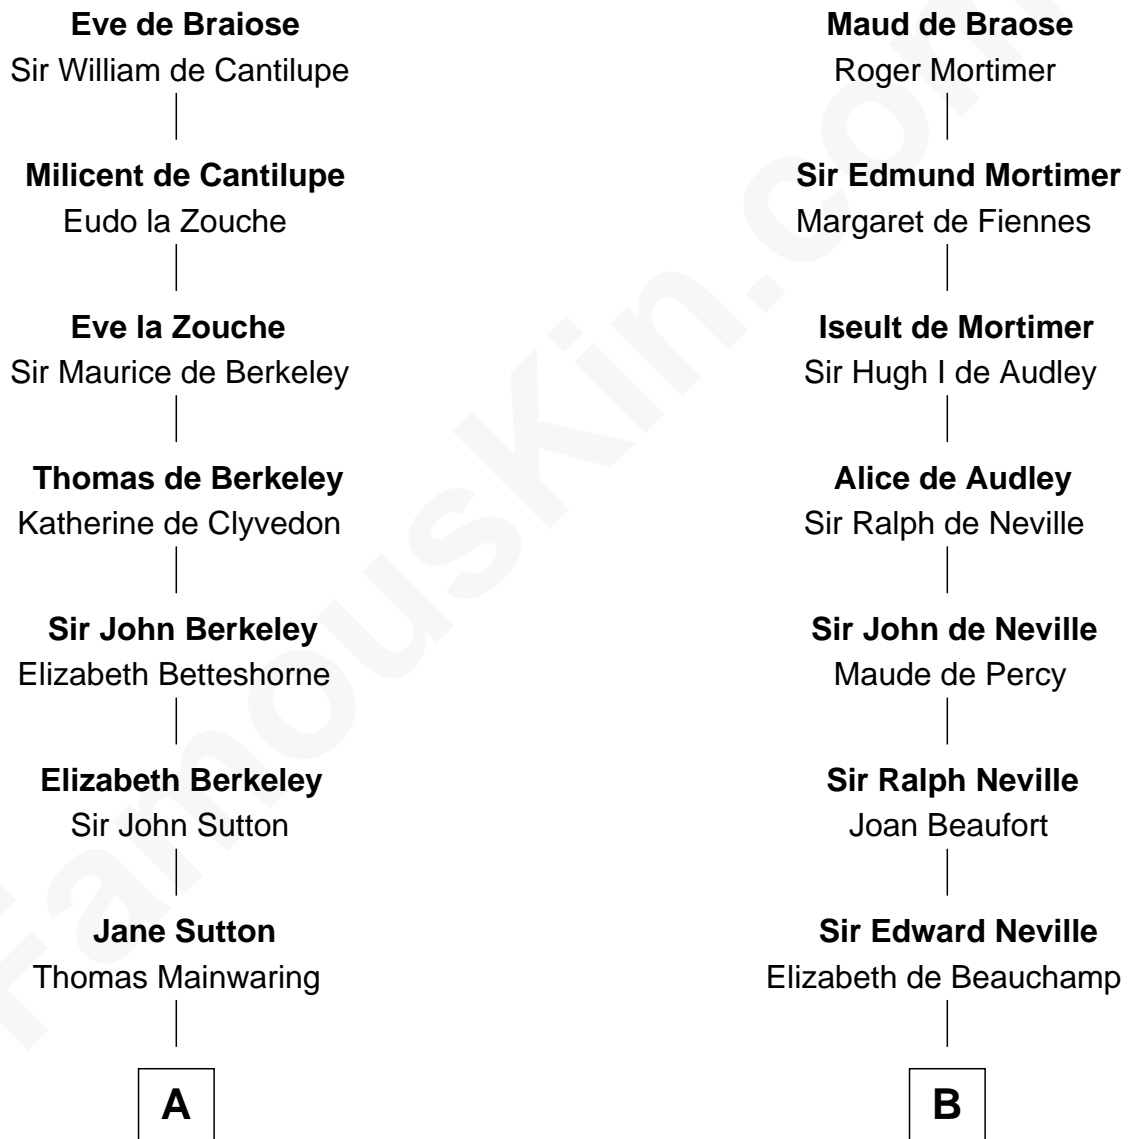

FamousKin.com Relationship Chart of

Melvyn Douglas

Movie Actor

19th cousin of

Lytton Strachey

Author and Co-Founder of Bloomsbury Group

William de Braiose

Eva Marshal

C

Emma Jane Douglas
Col. George Taliaferro Shackelford

Lena Priscilla Shackelford
Edouard Gregory Hesselberg

Melvyn Douglas
Movie Actor

D

Edward Strachey
Julia Woodburn Kirkpatrick

Sir Richard Strachey
Jane Maria Grant