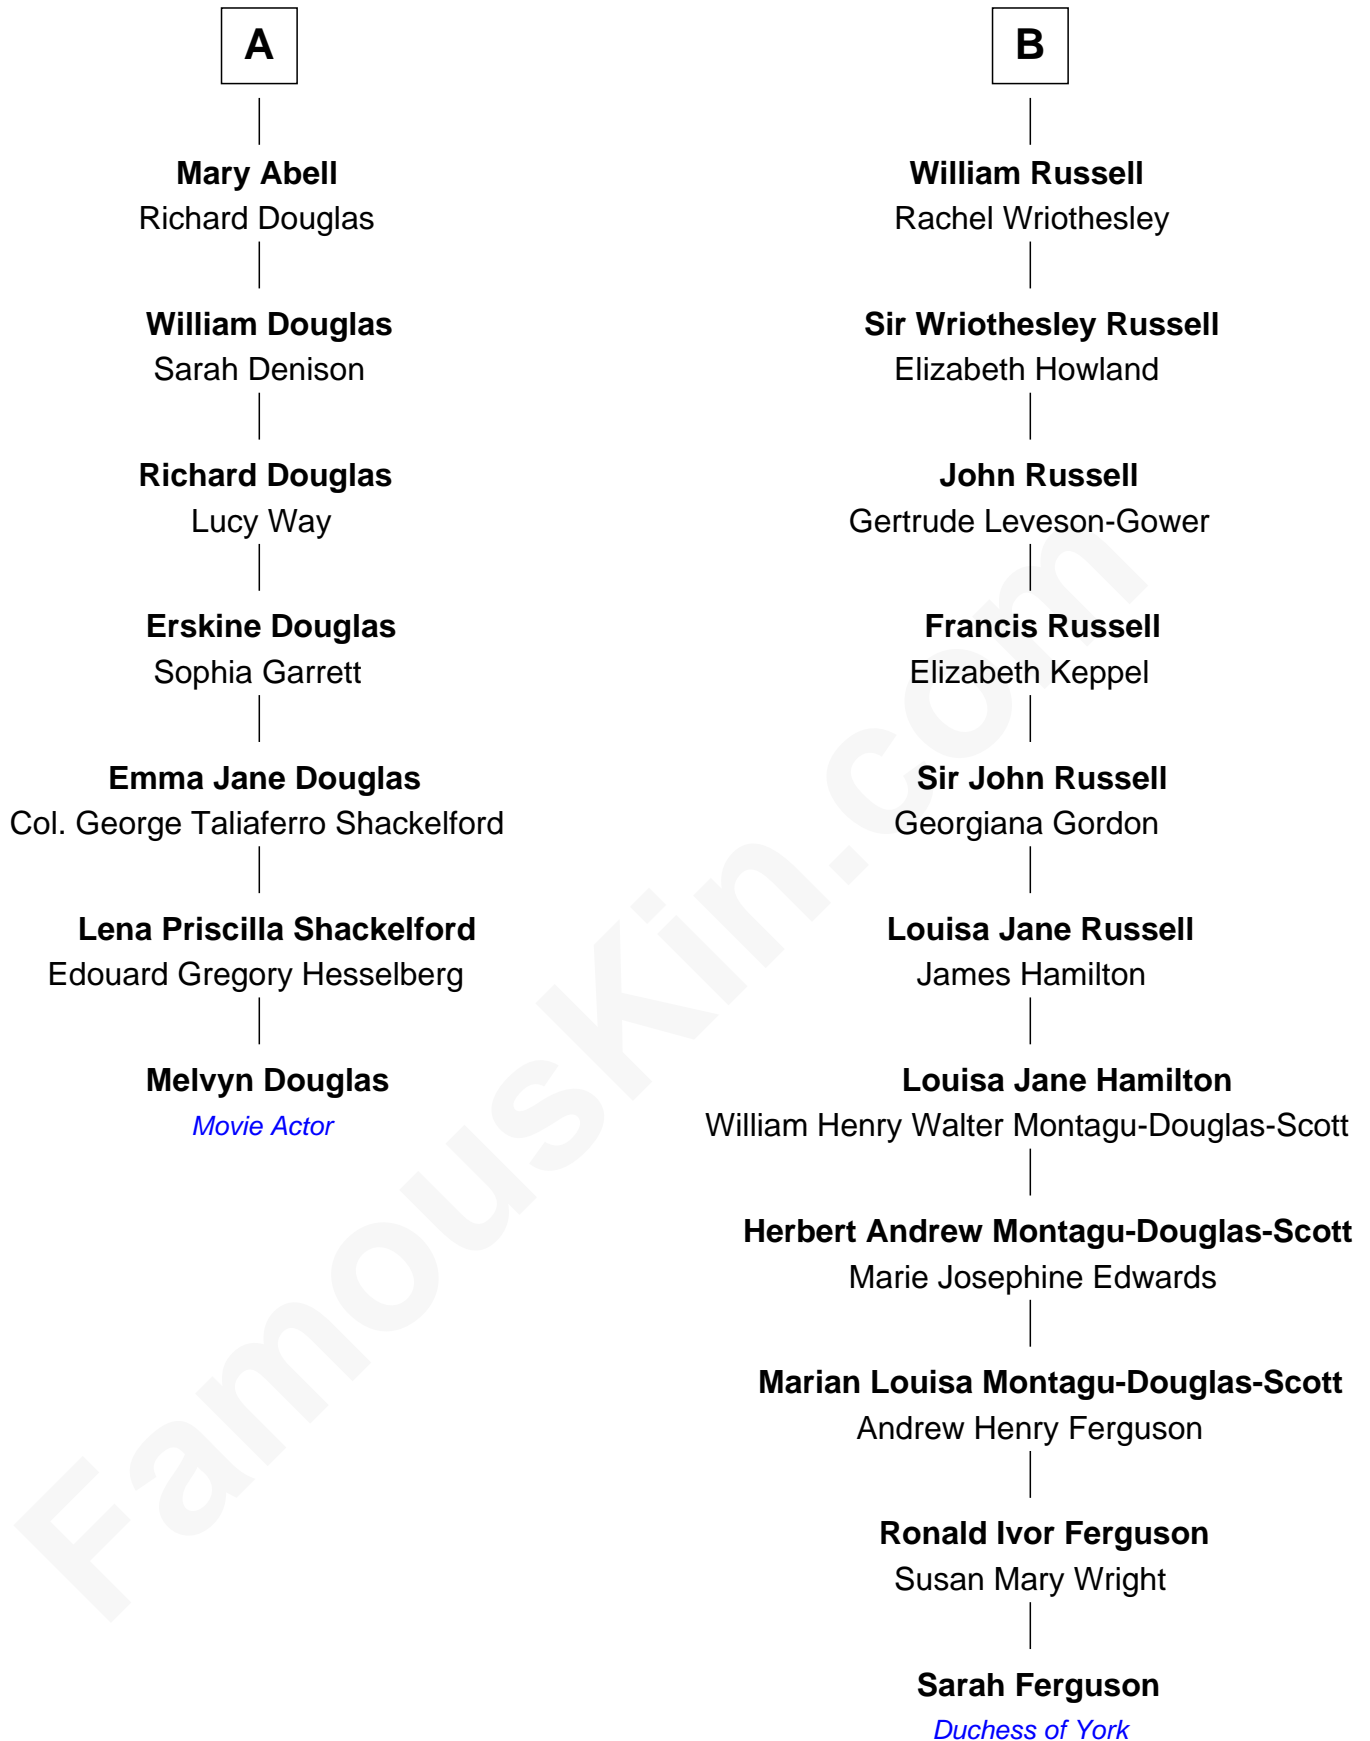

FamousKin.com Relationship Chart of

Melvyn Douglas

Movie Actor

13th cousin 4 times removed of

Sarah Ferguson

Duchess of York

Sir John Sutton
Elizabeth Berkeley

Jane Sutton
Thomas Mainwaring

Cecily Mainwaring
John Cotton

Sir George Cotton
Mary Onley

Richard Cotton
Mary Mainwaring

Frances Cotton
George Abell

Robert Abell
Joanna - - - - -

Caleb Abell
Margaret Post

A

Sir John Sutton Dudley
Elizabeth Bramshot

Edmund Dudley
Elizabeth Grey

Elizabeth Dudley
William Stourton

Ursula Stourton
Sir Edward Clinton

Frances Clinton
Giles Brydges

Catherine Brydges
Francis Russell

Sir William Russell
Anne Carr

B

Sarah Ferguson photo by [Norbert Aepli](#) ([CC BY 3.0](#))