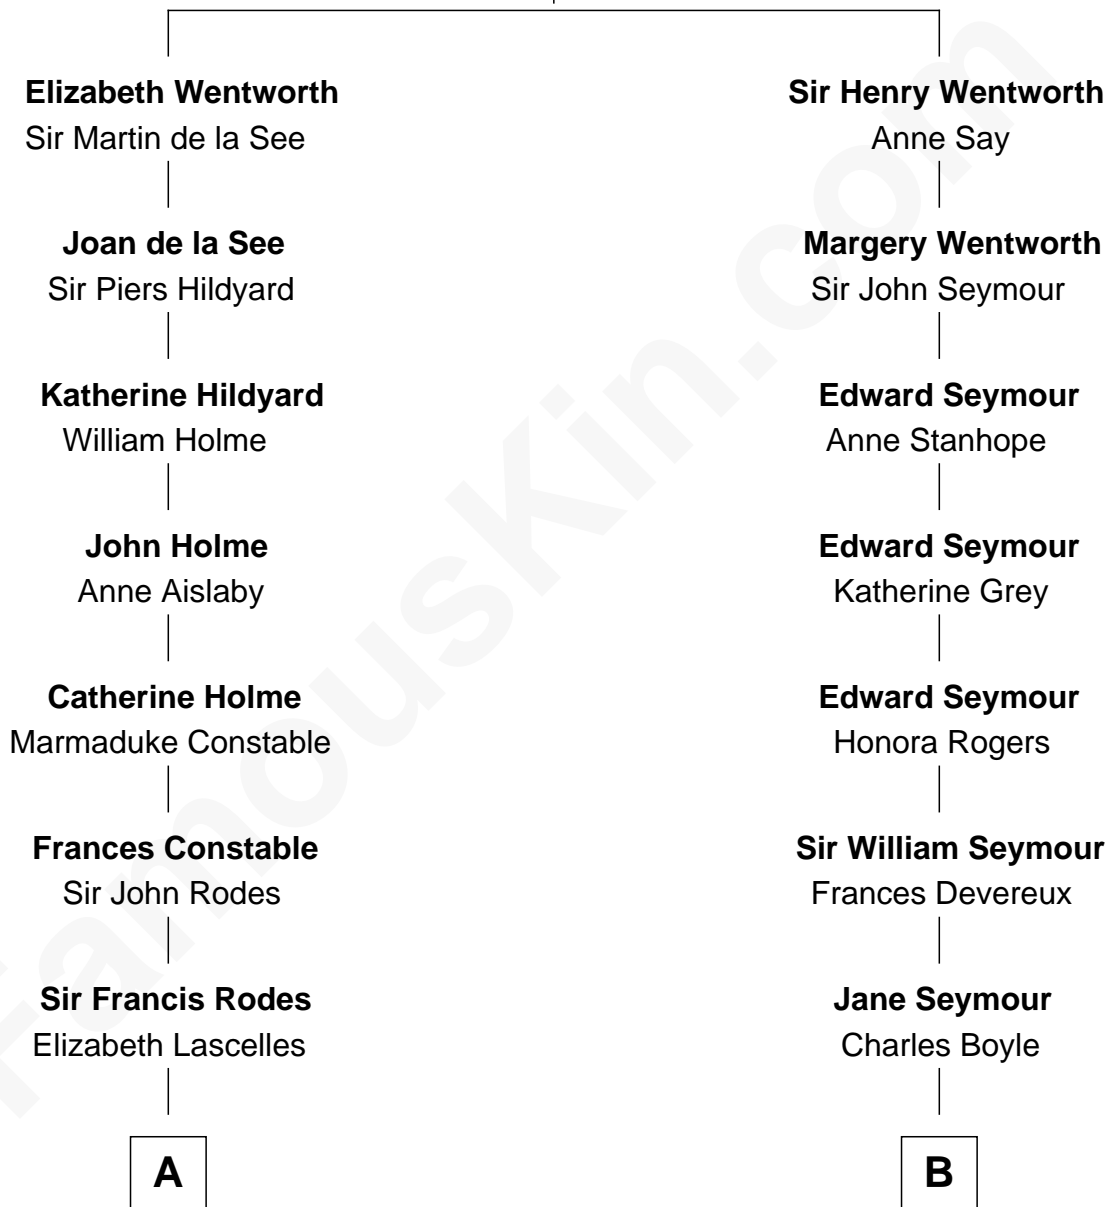

FamousKin.com Relationship Chart of

Melvyn Douglas
Movie Actor

16th cousin 1 time removed of

Sarah Ferguson
Duchess of York

Sir Philip Wentworth
Mary Clifford

Sarah Ferguson photo by [Norbert Aepli](#) ([CC BY 3.0](#))