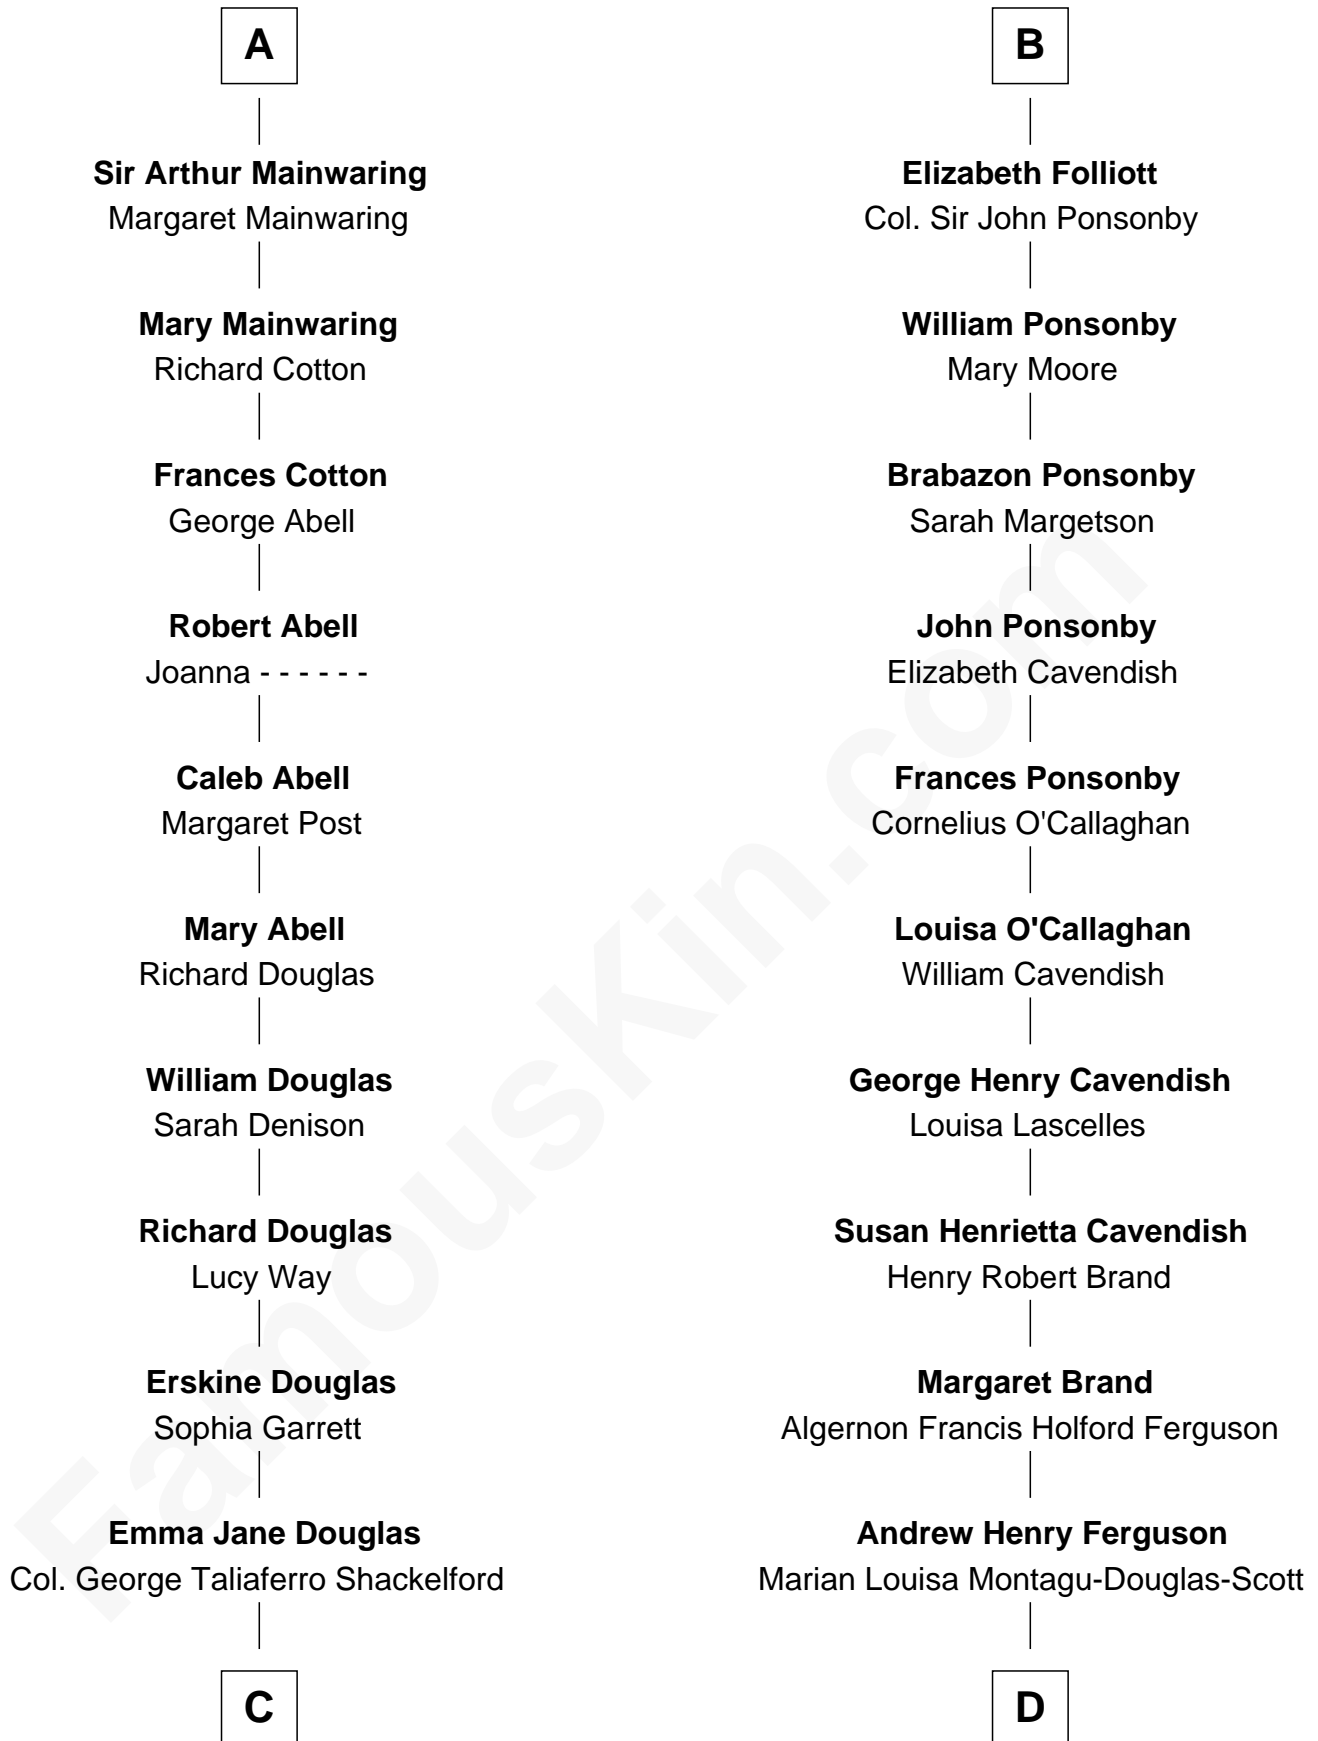

FamousKin.com Relationship Chart of

Melvyn Douglas

Movie Actor

18th cousin of

Sarah Ferguson

Duchess of York

John de Mowbray
Elizabeth de Segrave

C

Lena Priscilla Shackelford
Edouard Gregory Hesselberg

Melvyn Douglas
Movie Actor

D

Ronald Ivor Ferguson
Susan Mary Wright

Sarah Ferguson
Duchess of York

FamousKin.com