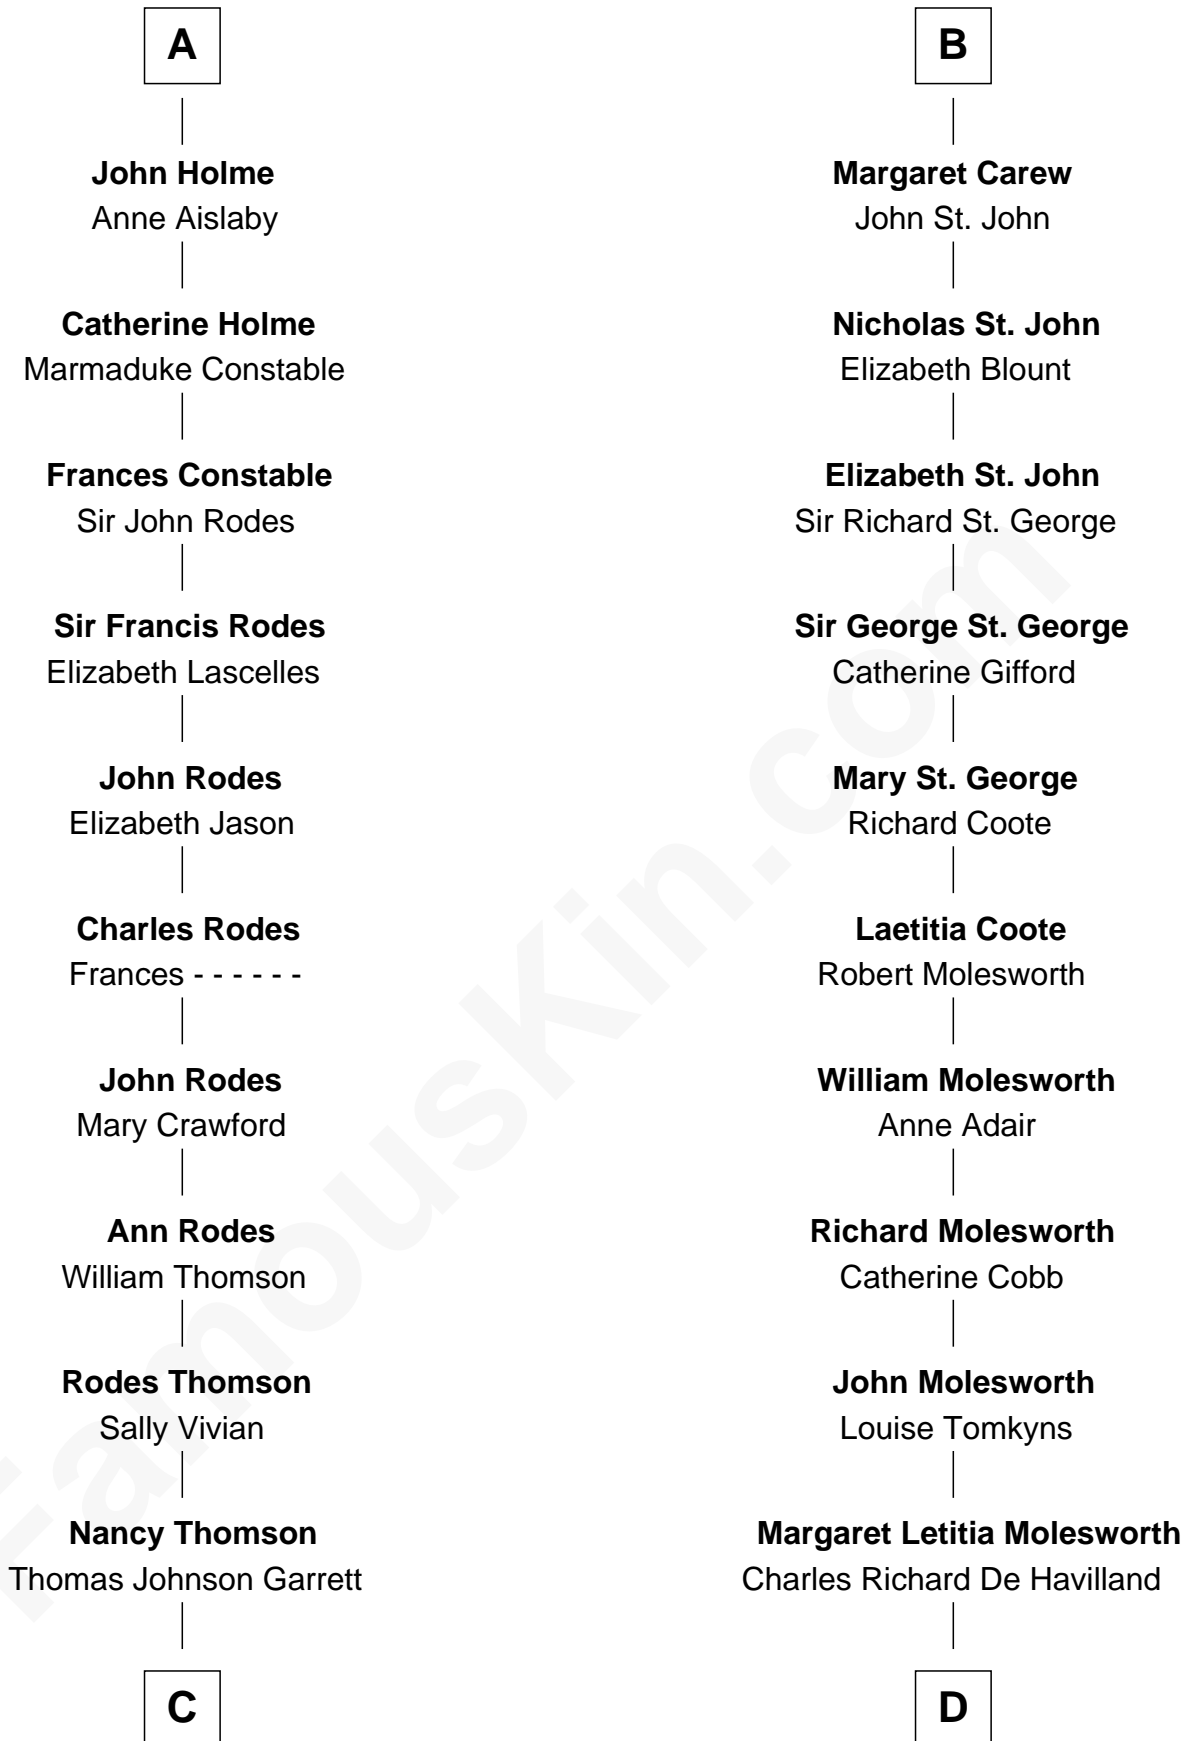

FamousKin.com
Relationship Chart of
Melvyn Douglas
Movie Actor

18th cousin 2 times removed of
Olivia De Havilland
Movie Actress

C

Sophia Garrett
Erskine Douglas

Emma Jane Douglas
Col. George Taliaferro Shackelford

Lena Priscilla Shackelford
Edouard Gregory Hesselberg

Melvyn Douglas
Movie Actor

D

Walter Augustus De Havilland
Lillian Augusta Ruse

Olivia De Havilland
Movie Actress

FamousKin.com