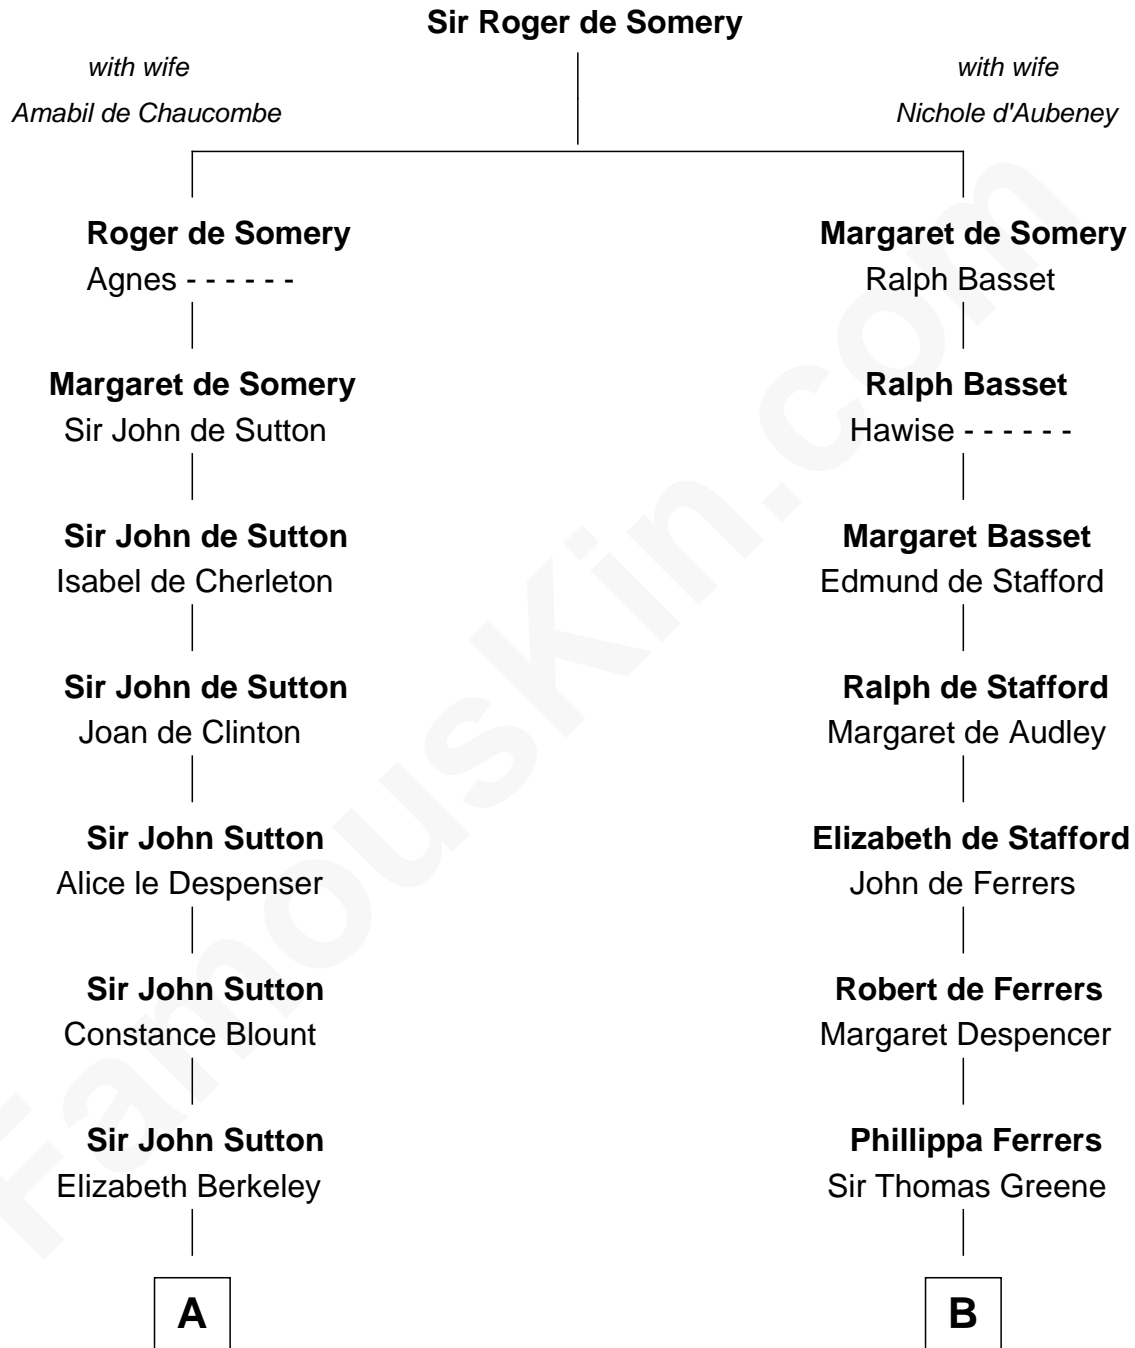

FamousKin.com
Relationship Chart of
Melvyn Douglas
Movie Actor

15th cousin 5 times removed of

Jonathan Swift
Author of Gulliver's Travels

C

—
Erskine Douglas

Sophia Garrett

—
Emma Jane Douglas

Col. George Taliaferro Shackelford

—
Lena Priscilla Shackelford

Edouard Gregory Hesselberg

—
Melvyn Douglas

Movie Actor

FamousKin.com