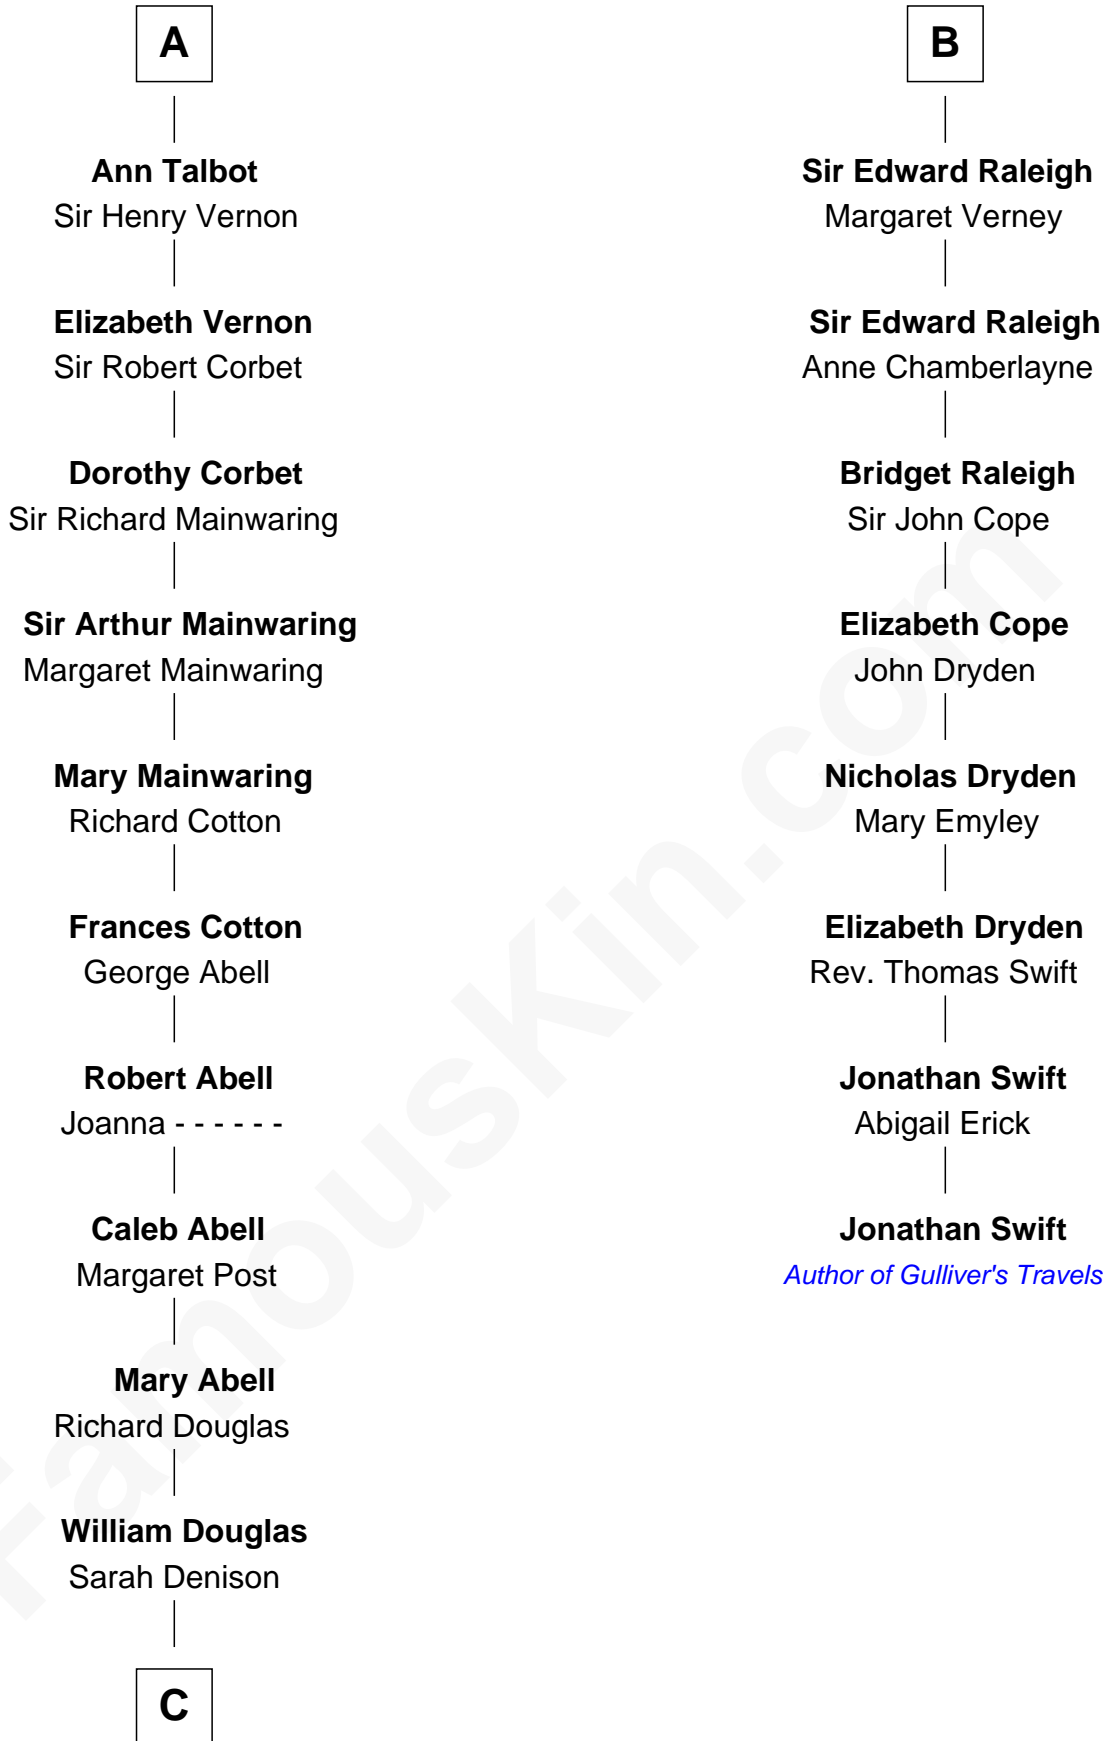

FamousKin.com
Relationship Chart of
Melvyn Douglas
Movie Actor

14th cousin 7 times removed of

Jonathan Swift
Author of Gulliver's Travels

C

Richard Douglas

Lucy Way

Erskine Douglas

Sophia Garrett

Emma Jane Douglas

Col. George Taliaferro Shackelford

Lena Priscilla Shackelford

Edouard Gregory Hesselberg

Melvyn Douglas

Movie Actor

FamousKin.com