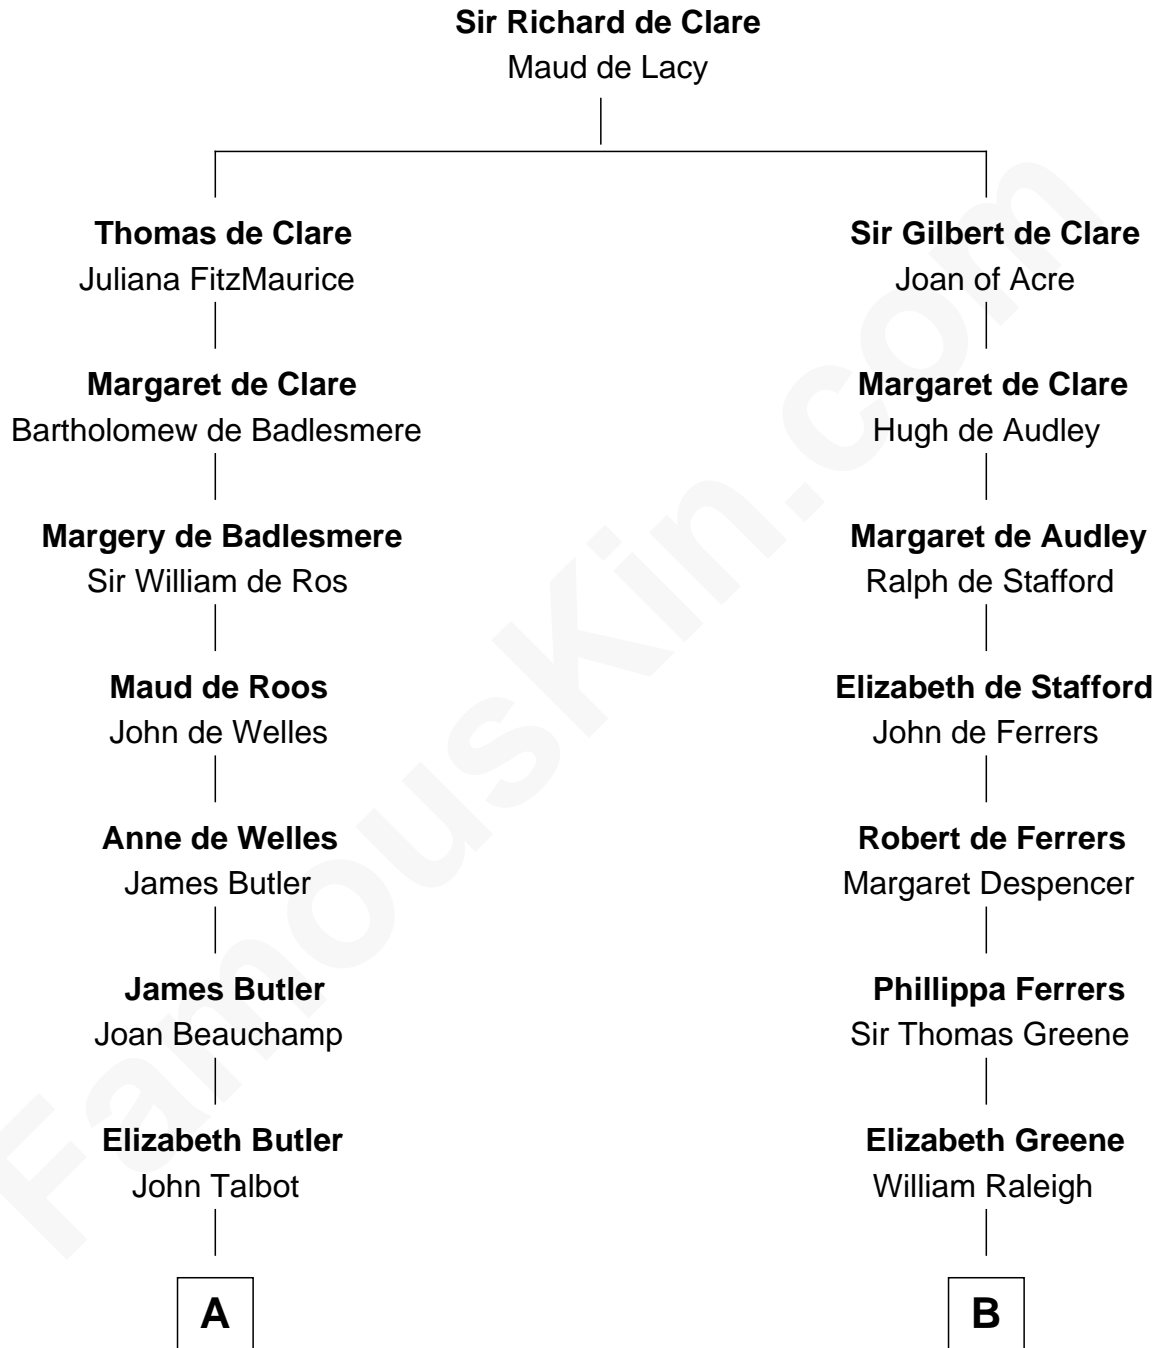

FamousKin.com
Relationship Chart of
Melvyn Douglas
Movie Actor

14th cousin 7 times removed of

Jonathan Swift
Author of Gulliver's Travels

C

Richard Douglas

Lucy Way

Erskine Douglas

Sophia Garrett

Emma Jane Douglas

Col. George Taliaferro Shackelford

Lena Priscilla Shackelford

Edouard Gregory Hesselberg

Melvyn Douglas

Movie Actor

FamousKin.com