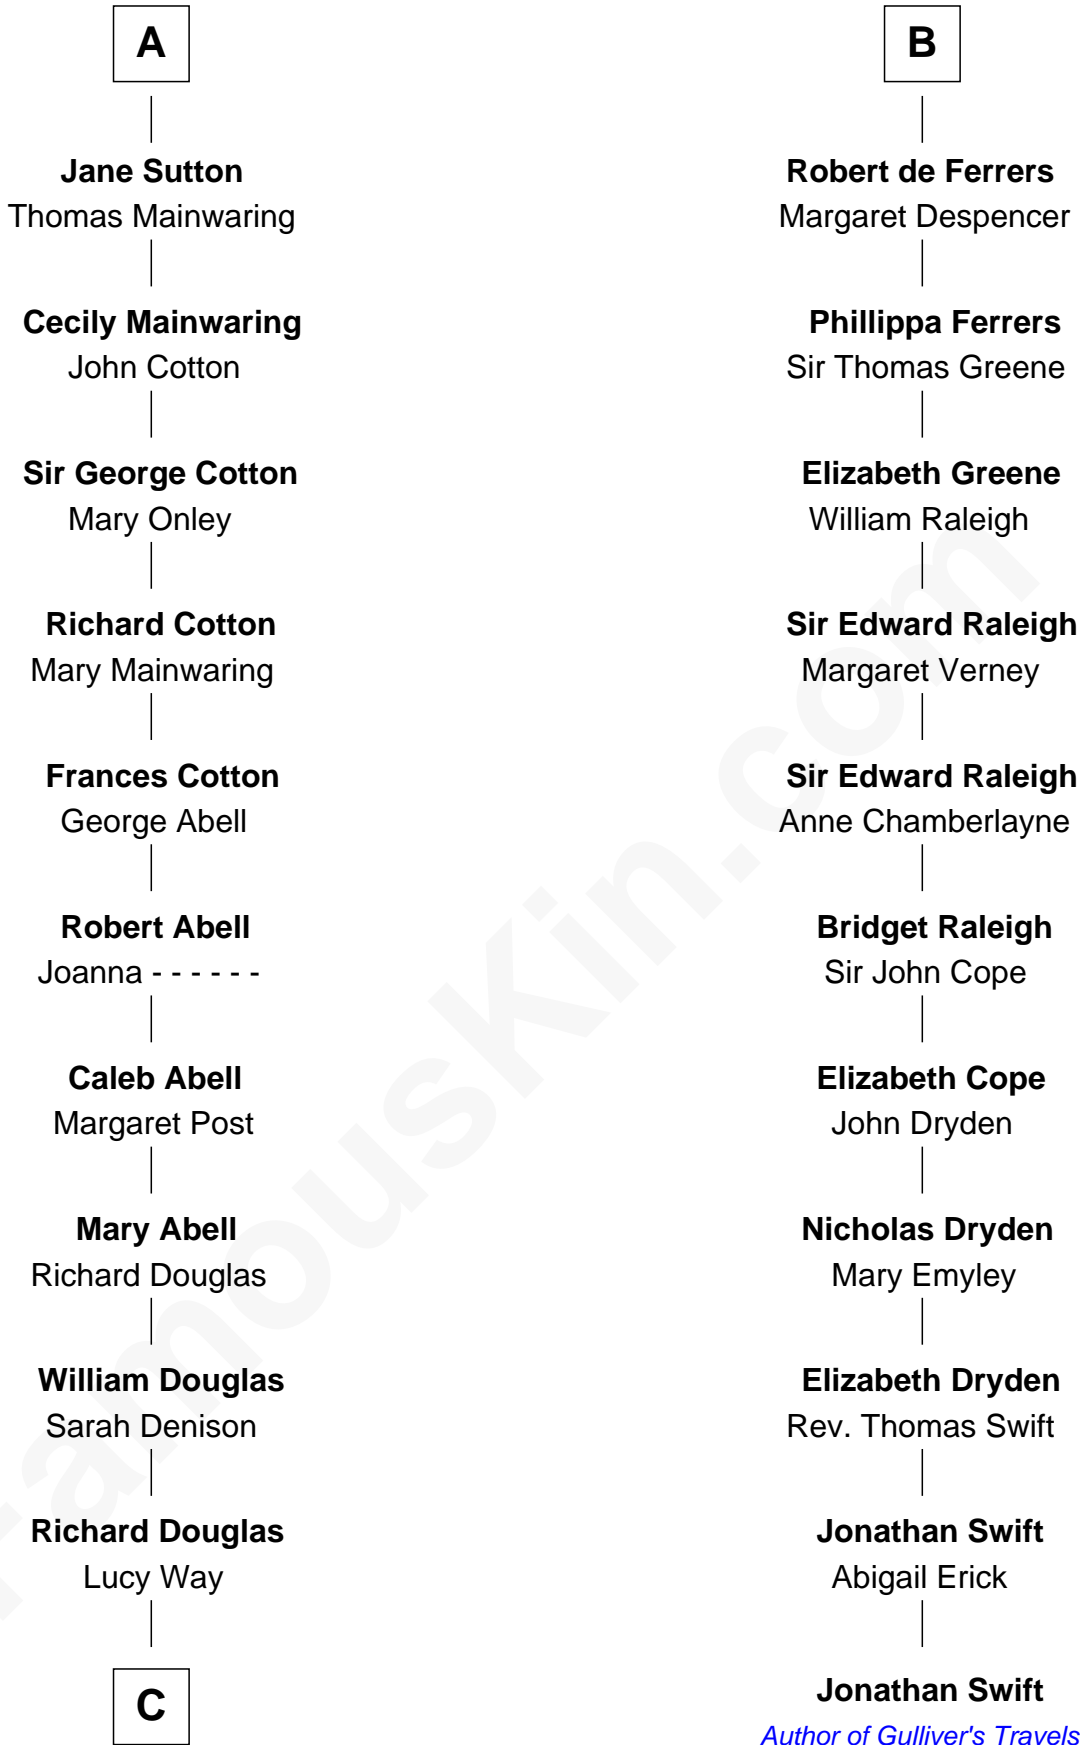

FamousKin.com
Relationship Chart of
Melvyn Douglas
Movie Actor

17th cousin 3 times removed of

Jonathan Swift
Author of Gulliver's Travels

C

—
Erskine Douglas

Sophia Garrett

—
Emma Jane Douglas

Col. George Taliaferro Shackelford

—
Lena Priscilla Shackelford

Edouard Gregory Hesselberg

—
Melvyn Douglas

Movie Actor

FamousKin.com