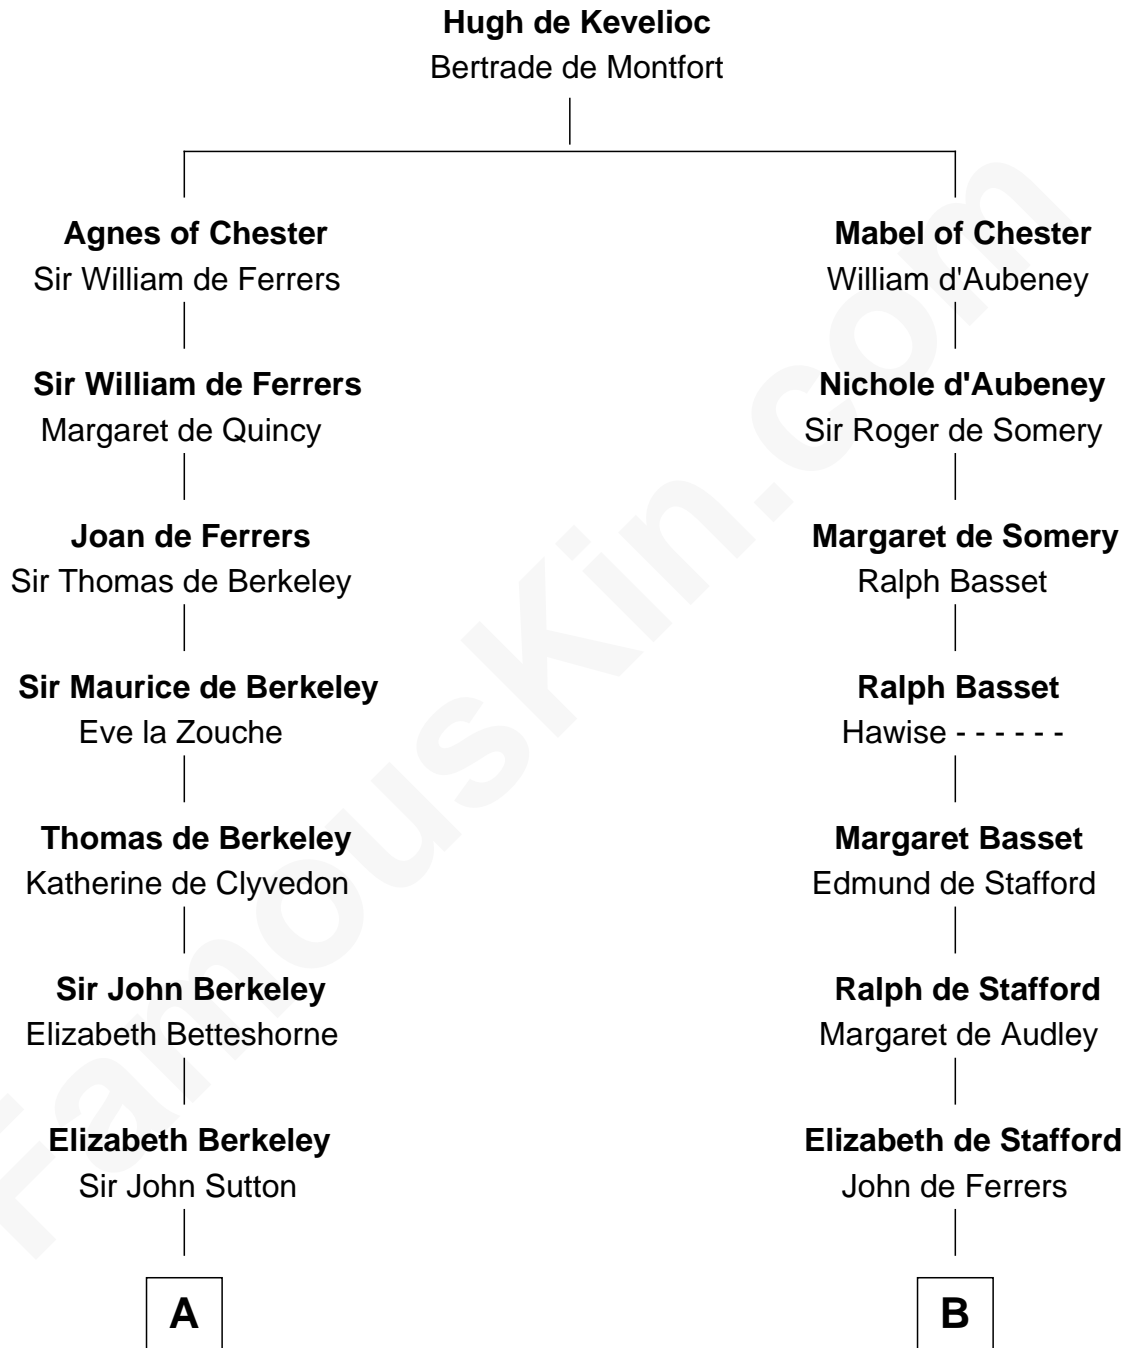

FamousKin.com
Relationship Chart of
Melvyn Douglas
Movie Actor

17th cousin 3 times removed of

Jonathan Swift
Author of Gulliver's Travels

C

—
Erskine Douglas

Sophia Garrett

—
Emma Jane Douglas

Col. George Taliaferro Shackelford

—
Lena Priscilla Shackelford

Edouard Gregory Hesselberg

—
Melvyn Douglas

Movie Actor

FamousKin.com