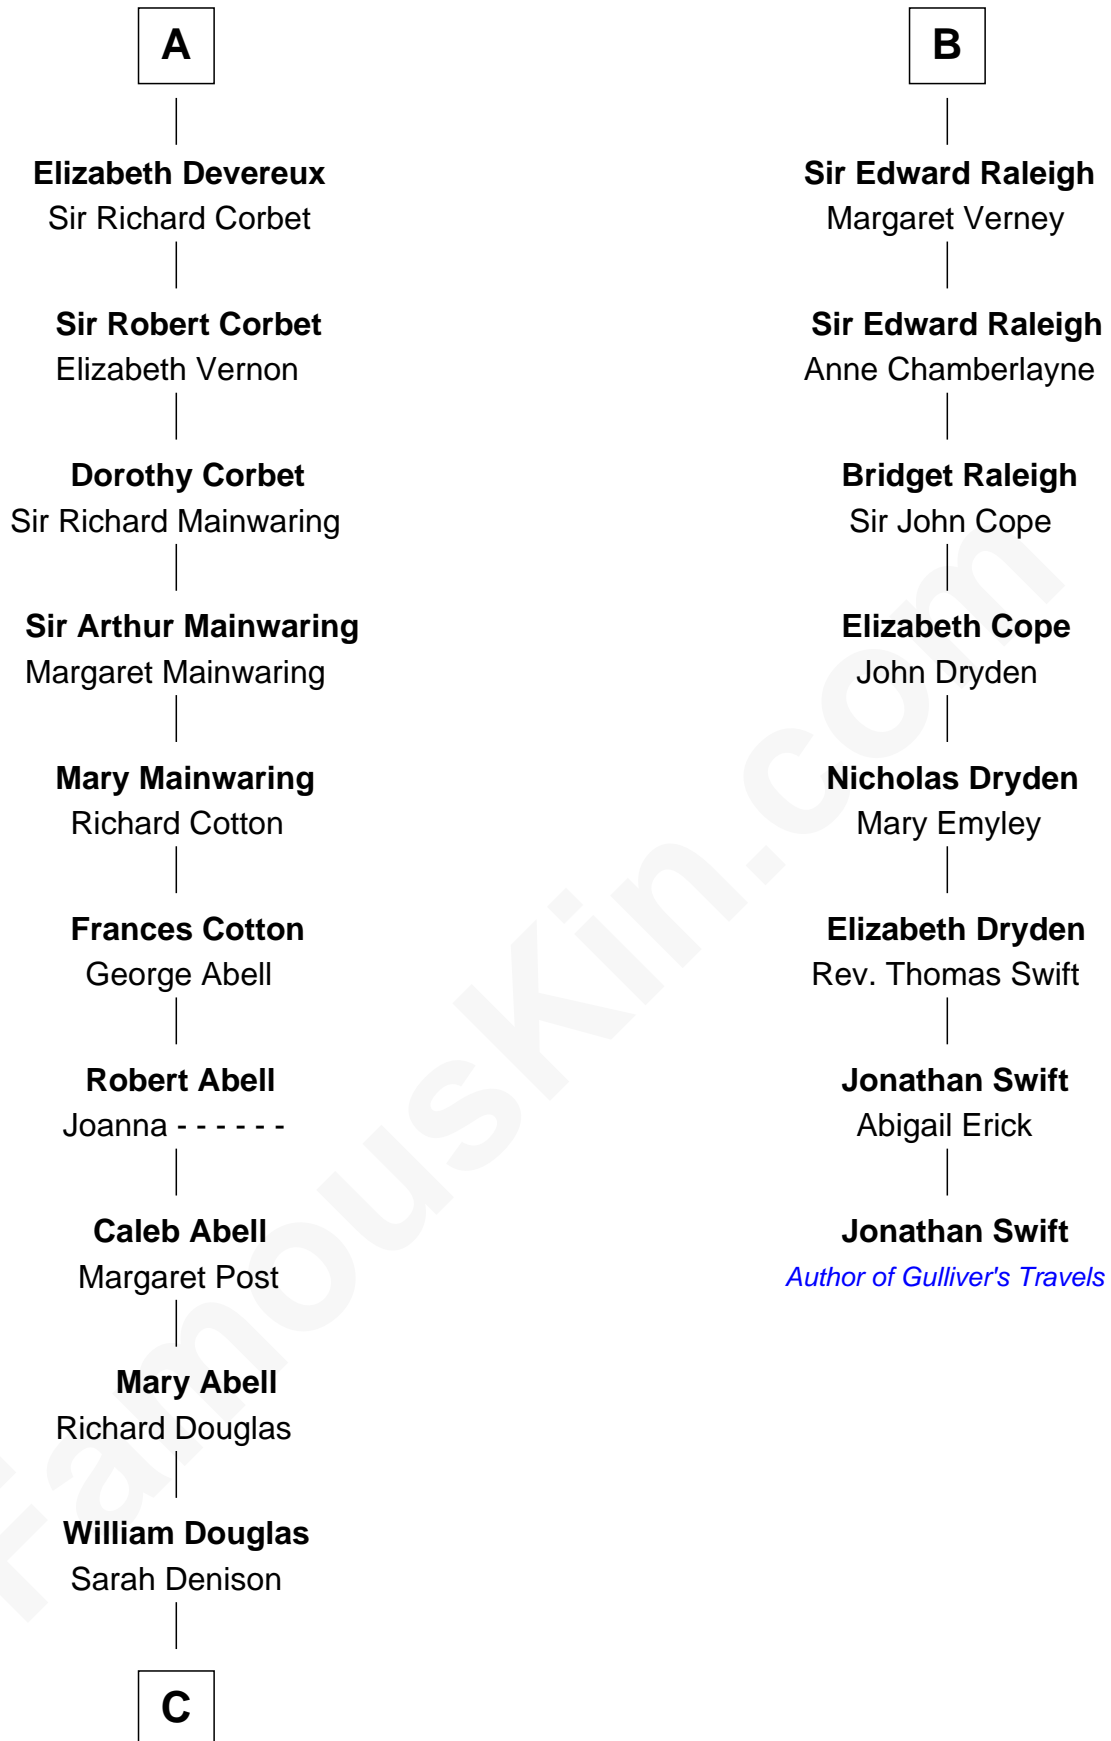

FamousKin.com
Relationship Chart of
Melvyn Douglas
Movie Actor

14th cousin 7 times removed of

Jonathan Swift
Author of Gulliver's Travels

C

Richard Douglas

Lucy Way

Erskine Douglas

Sophia Garrett

Emma Jane Douglas

Col. George Taliaferro Shackelford

Lena Priscilla Shackelford

Edouard Gregory Hesselberg

Melvyn Douglas

Movie Actor

FamousKin.com