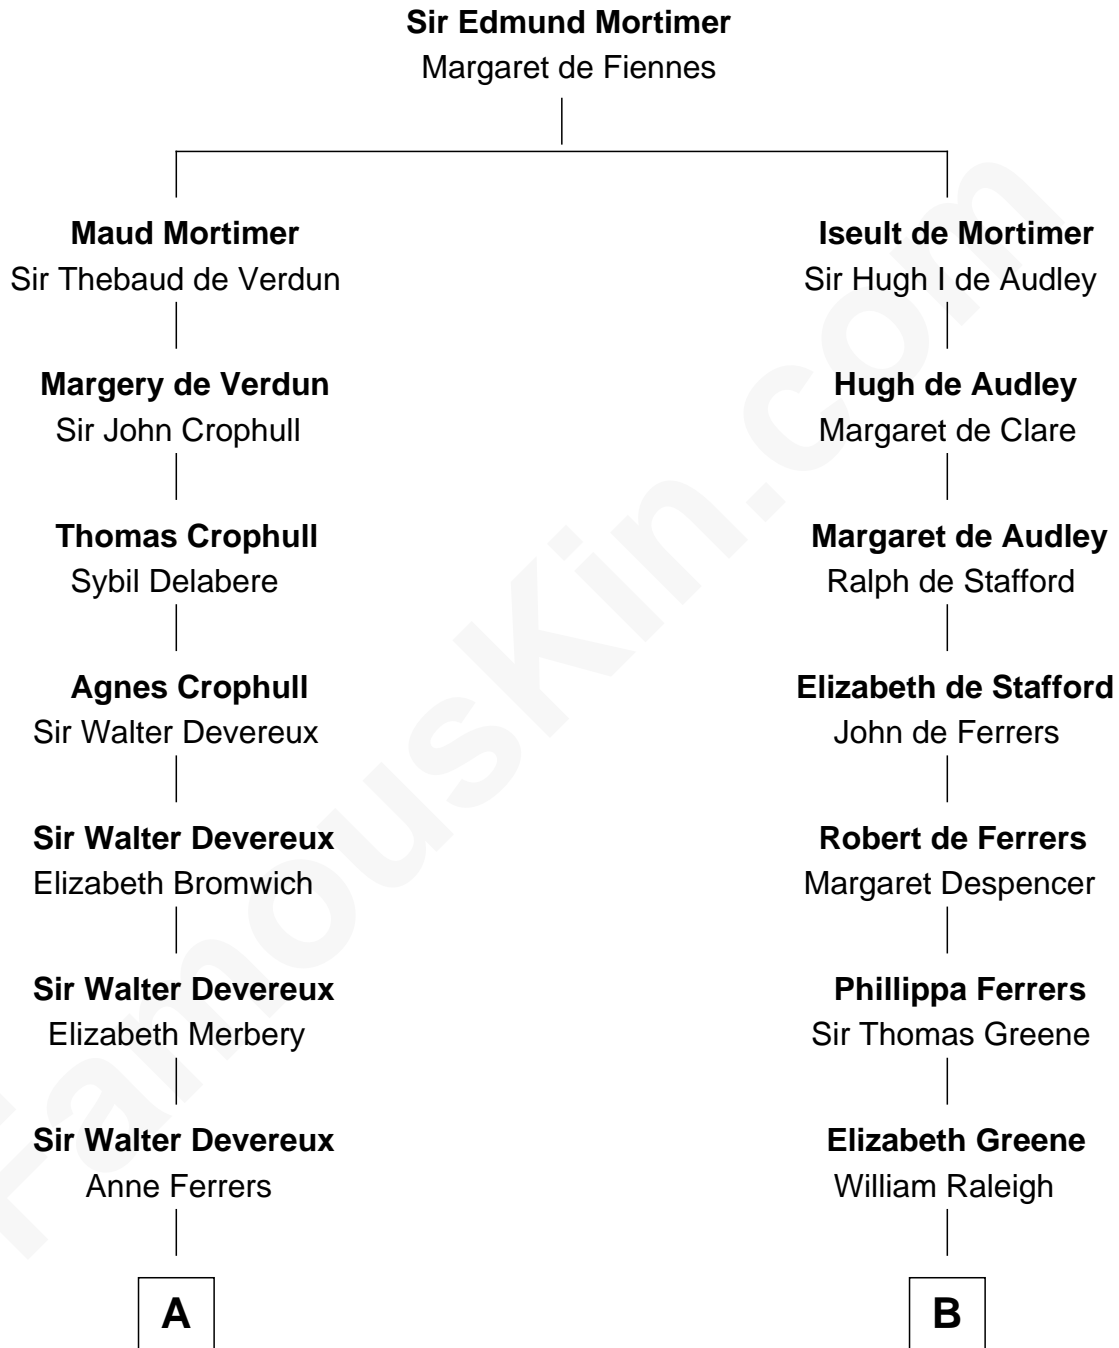

FamousKin.com
Relationship Chart of
Melvyn Douglas
Movie Actor

14th cousin 7 times removed of

Jonathan Swift
Author of Gulliver's Travels

C

Richard Douglas

Lucy Way

Erskine Douglas

Sophia Garrett

Emma Jane Douglas

Col. George Taliaferro Shackelford

Lena Priscilla Shackelford

Edouard Gregory Hesselberg

Melvyn Douglas

Movie Actor

FamousKin.com