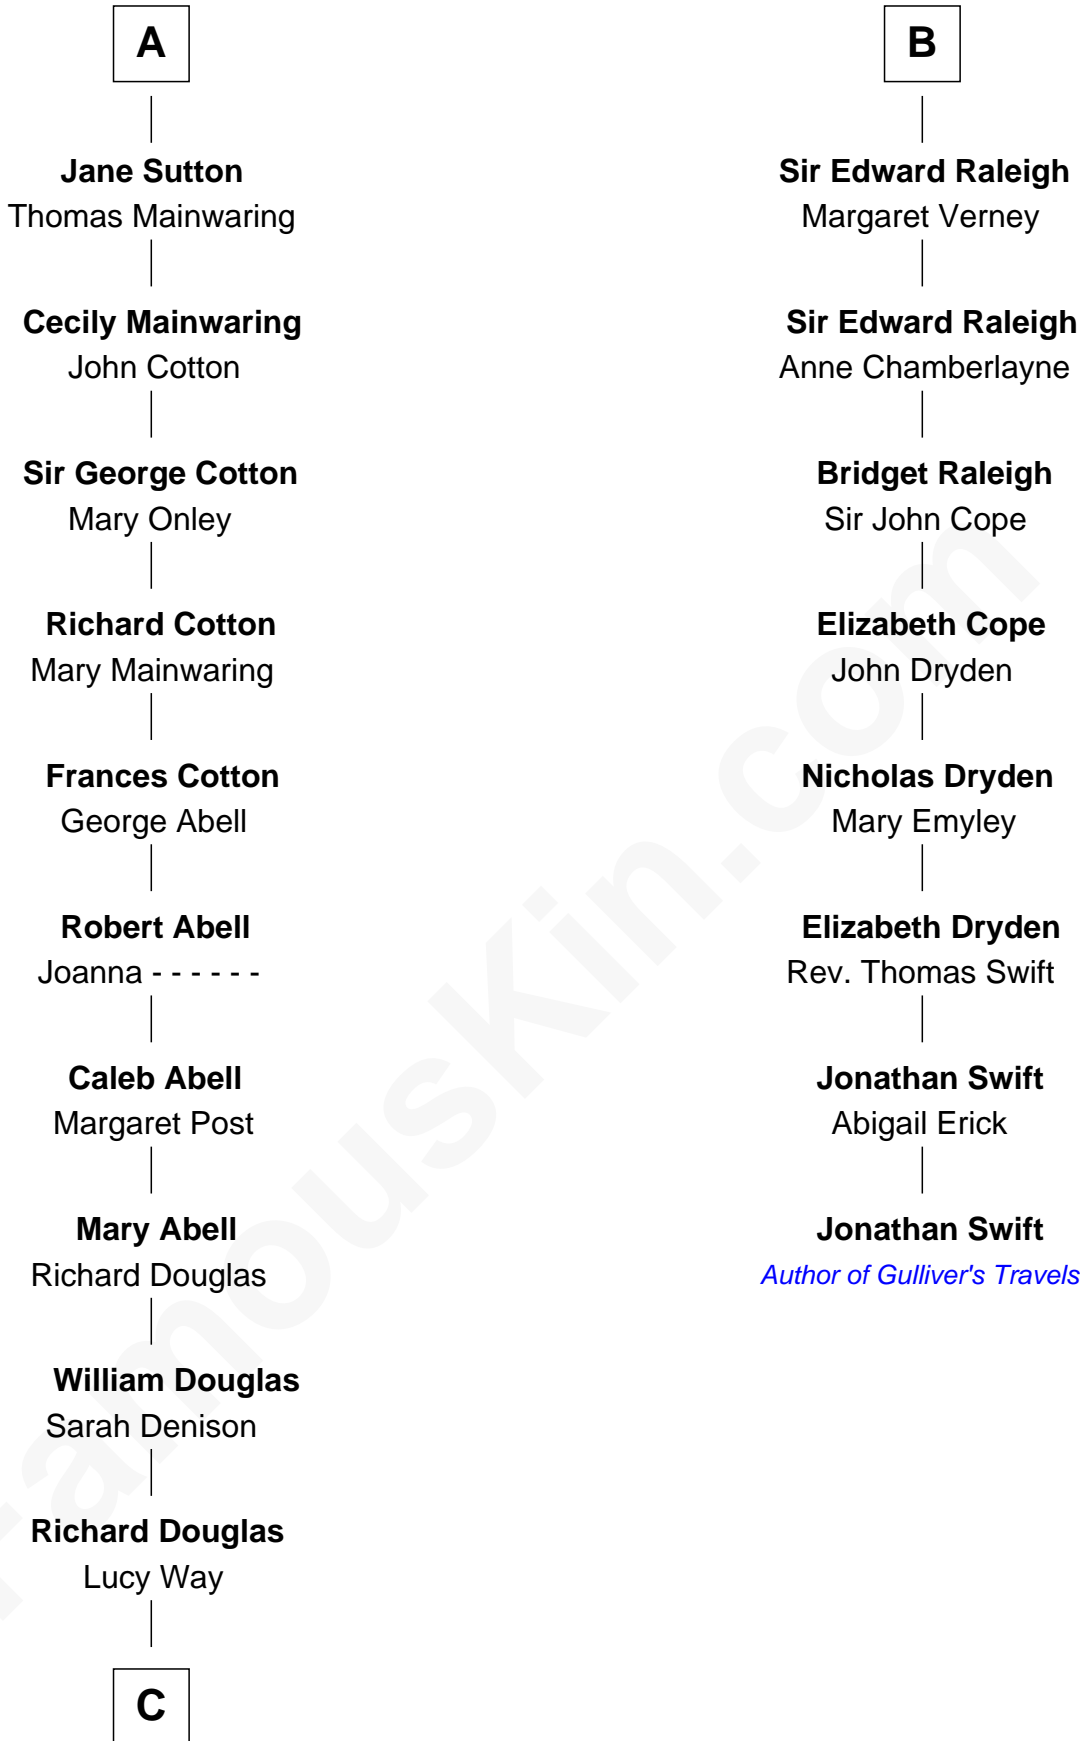

# FamousKin.com Relationship Chart of

**Melvyn Douglas**  
*Movie Actor*

14th cousin 6 times removed of

**Jonathan Swift**

*Author of Gulliver's Travels*

**Sir Hugh le Despencer**  
Aveline Basset

**Sir Hugh le Despencer**  
Isabella de Beauchamp

**Sir John Sutton**  
Elizabeth Berkeley

**A**

**Sir Hugh le Despencer**  
Isabella de Beauchamp

**Hugh le Despencer**  
Eleanor de Clare

**Sir Edward le Despencer**  
Anne de Ferrers

**Edward Despencer**  
Elizabeth Burghersh

**Margaret Despencer**  
Robert de Ferrers

**Phillippa Ferrers**  
Sir Thomas Greene

**Elizabeth Greene**  
William Raleigh

**B**

**C**

—  
**Erskine Douglas**

Sophia Garrett

—  
**Emma Jane Douglas**