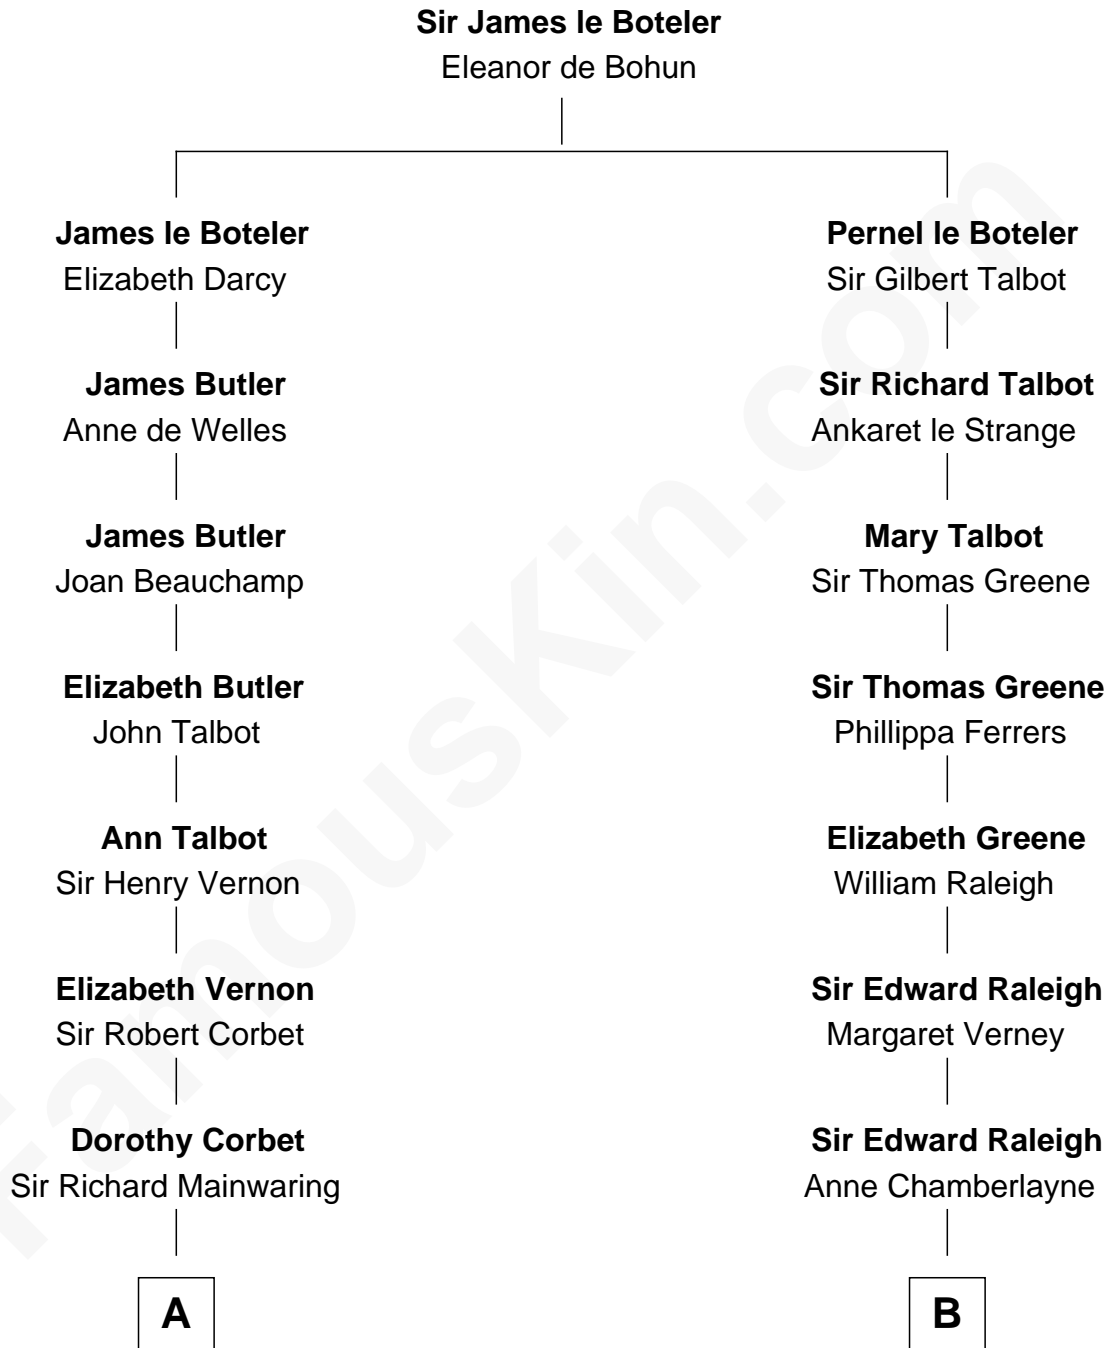

FamousKin.com
Relationship Chart of
Melvyn Douglas
Movie Actor

12th cousin 6 times removed of

Jonathan Swift
Author of Gulliver's Travels

C

—
Lena Priscilla Shackelford
Edouard Gregory Hesselberg

—
Melvyn Douglas
Movie Actor

FamousKin.com