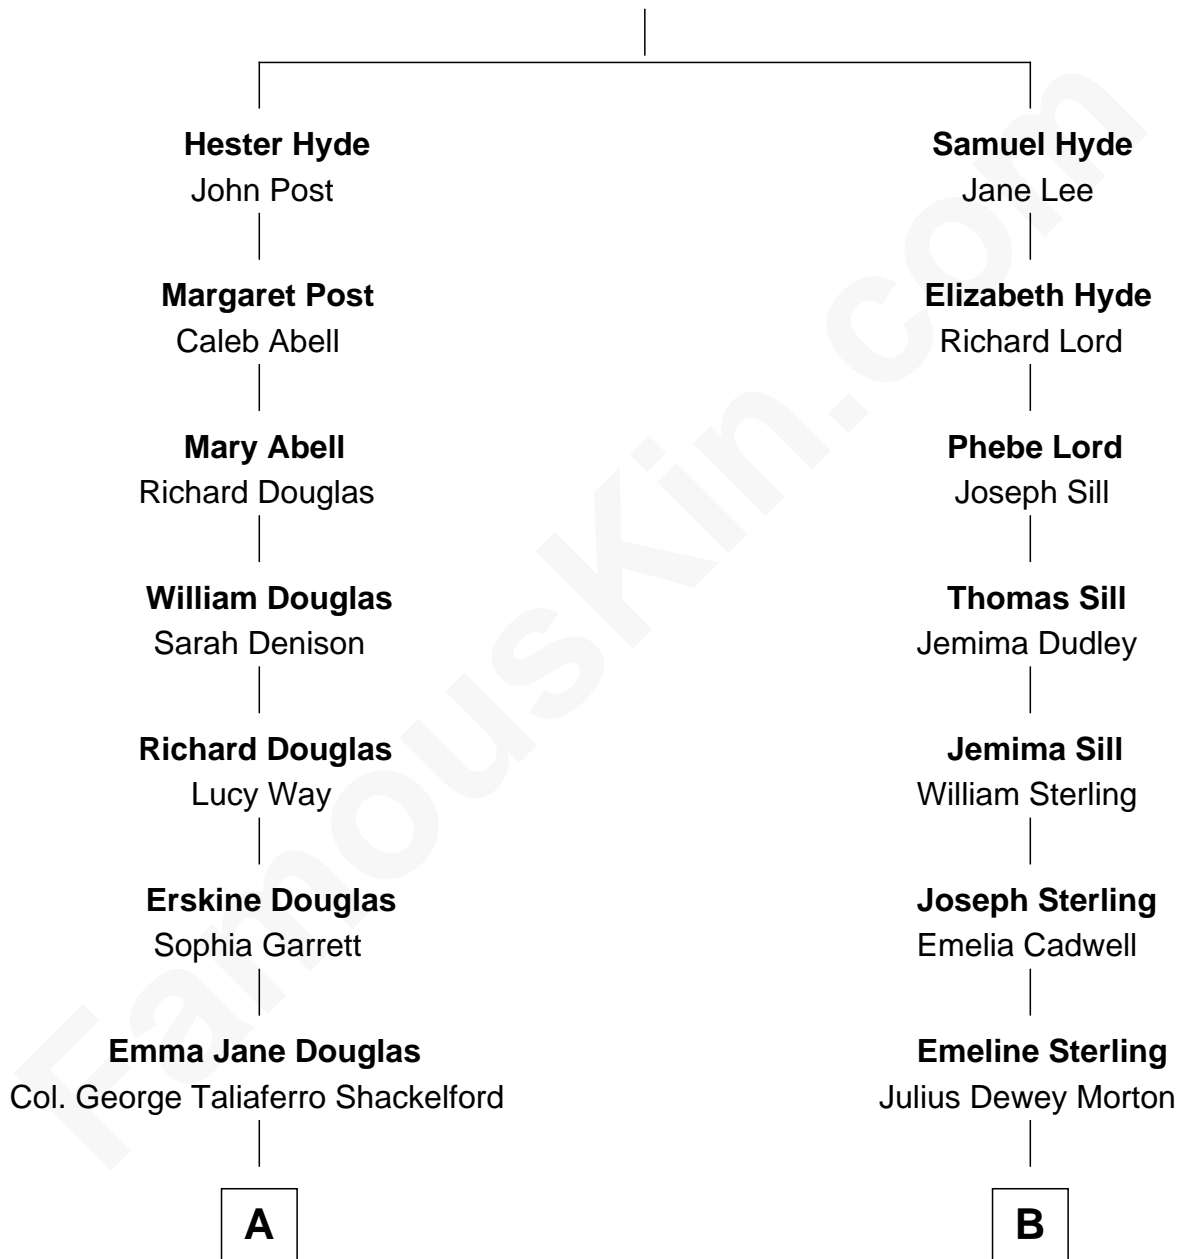

FamousKin.com Relationship Chart of

Melvyn Douglas

Movie Actor

8th cousin of

Joy Morton

Founder of Morton Salt Company

William Hyde

A

Lena Priscilla Shackelford
Edouard Gregory Hesselberg

Melvyn Douglas
Movie Actor

B

Julius Sterling Morton
Caroline Joy

Joy Morton
Founder of Morton Salt Company

FamousKin.com