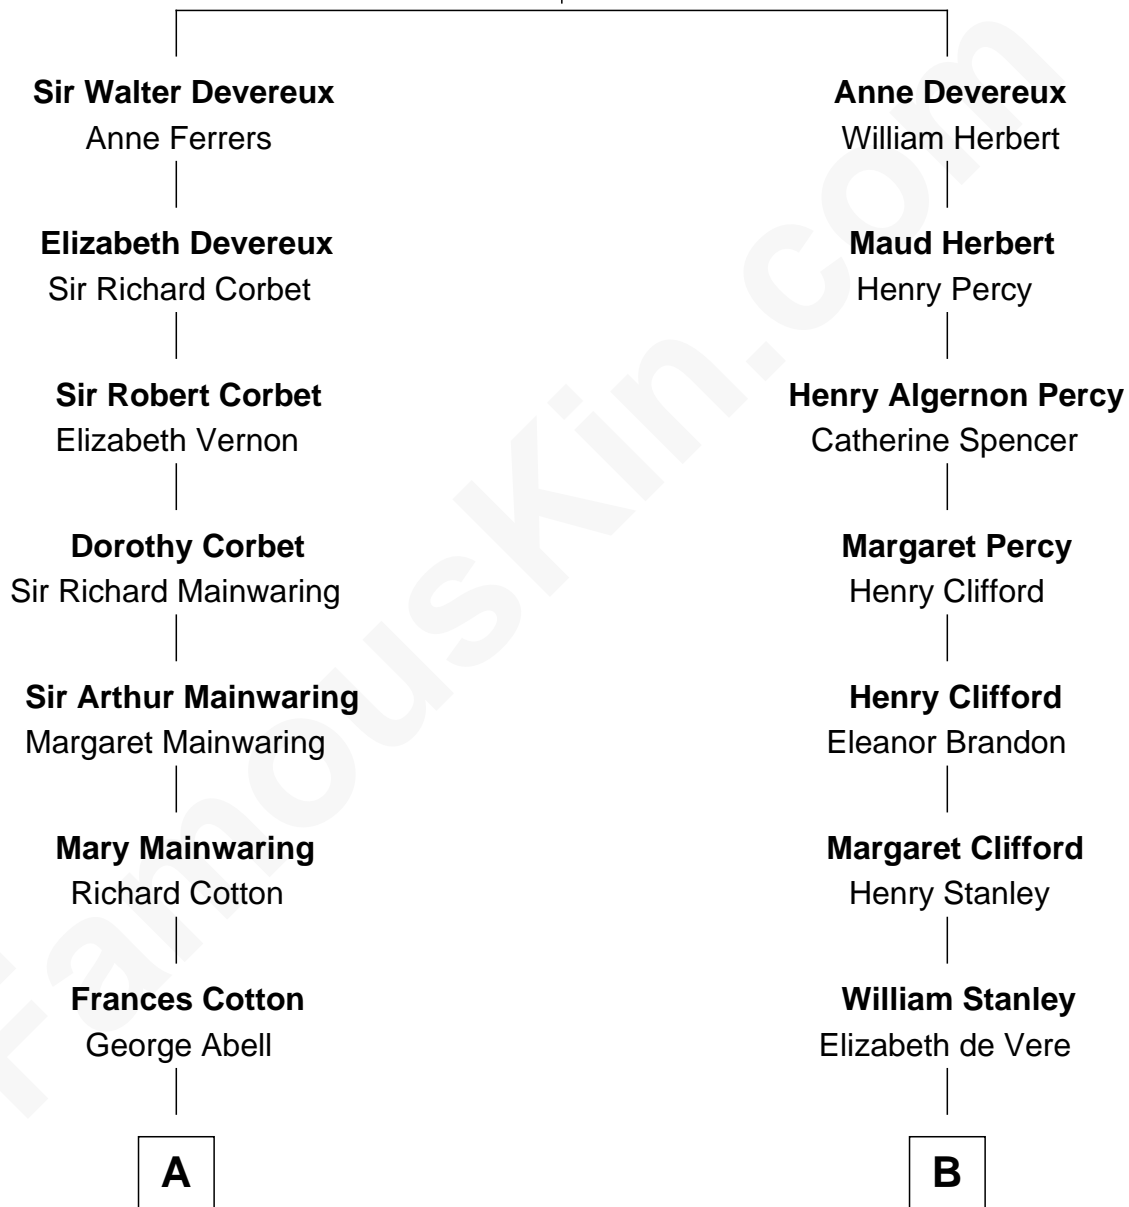

FamousKin.com Relationship Chart of

Melvyn Douglas

Movie Actor

15th cousin 3 times removed of

Hugh Grant

Movie Actor

Sir Walter Devereux

Elizabeth Merbery

FamousKin.com