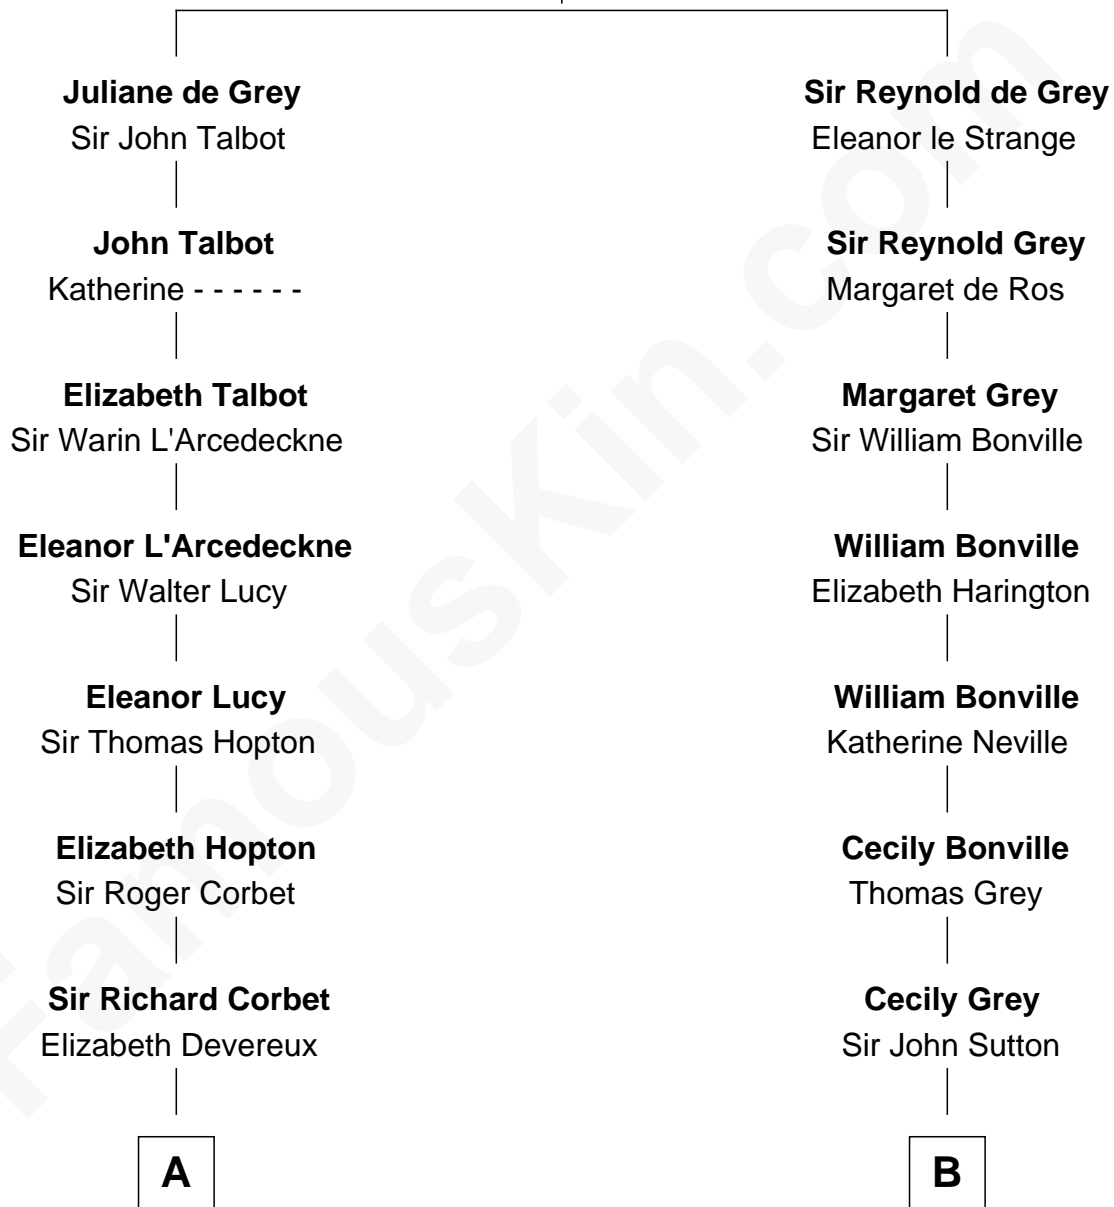

FamousKin.com Relationship Chart of

Melvyn Douglas

Movie Actor

20th cousin of

George Hamilton

TV and Movie Actor

Sir Roger de Grey
Elizabeth de Hastings

C

Erskine Douglas

Sophia Garrett

Emma Jane Douglas

Col. George Taliaferro Shackelford

Lena Priscilla Shackelford

Edouard Gregory Hesselberg

Melvyn Douglas

Movie Actor

D

George C. Gilman

Elizabeth Melissa Lane

Lillian C. Gilman

Harry Fuller Hamilton

George William Hamilton

Anne Lucille Stevens

George Hamilton