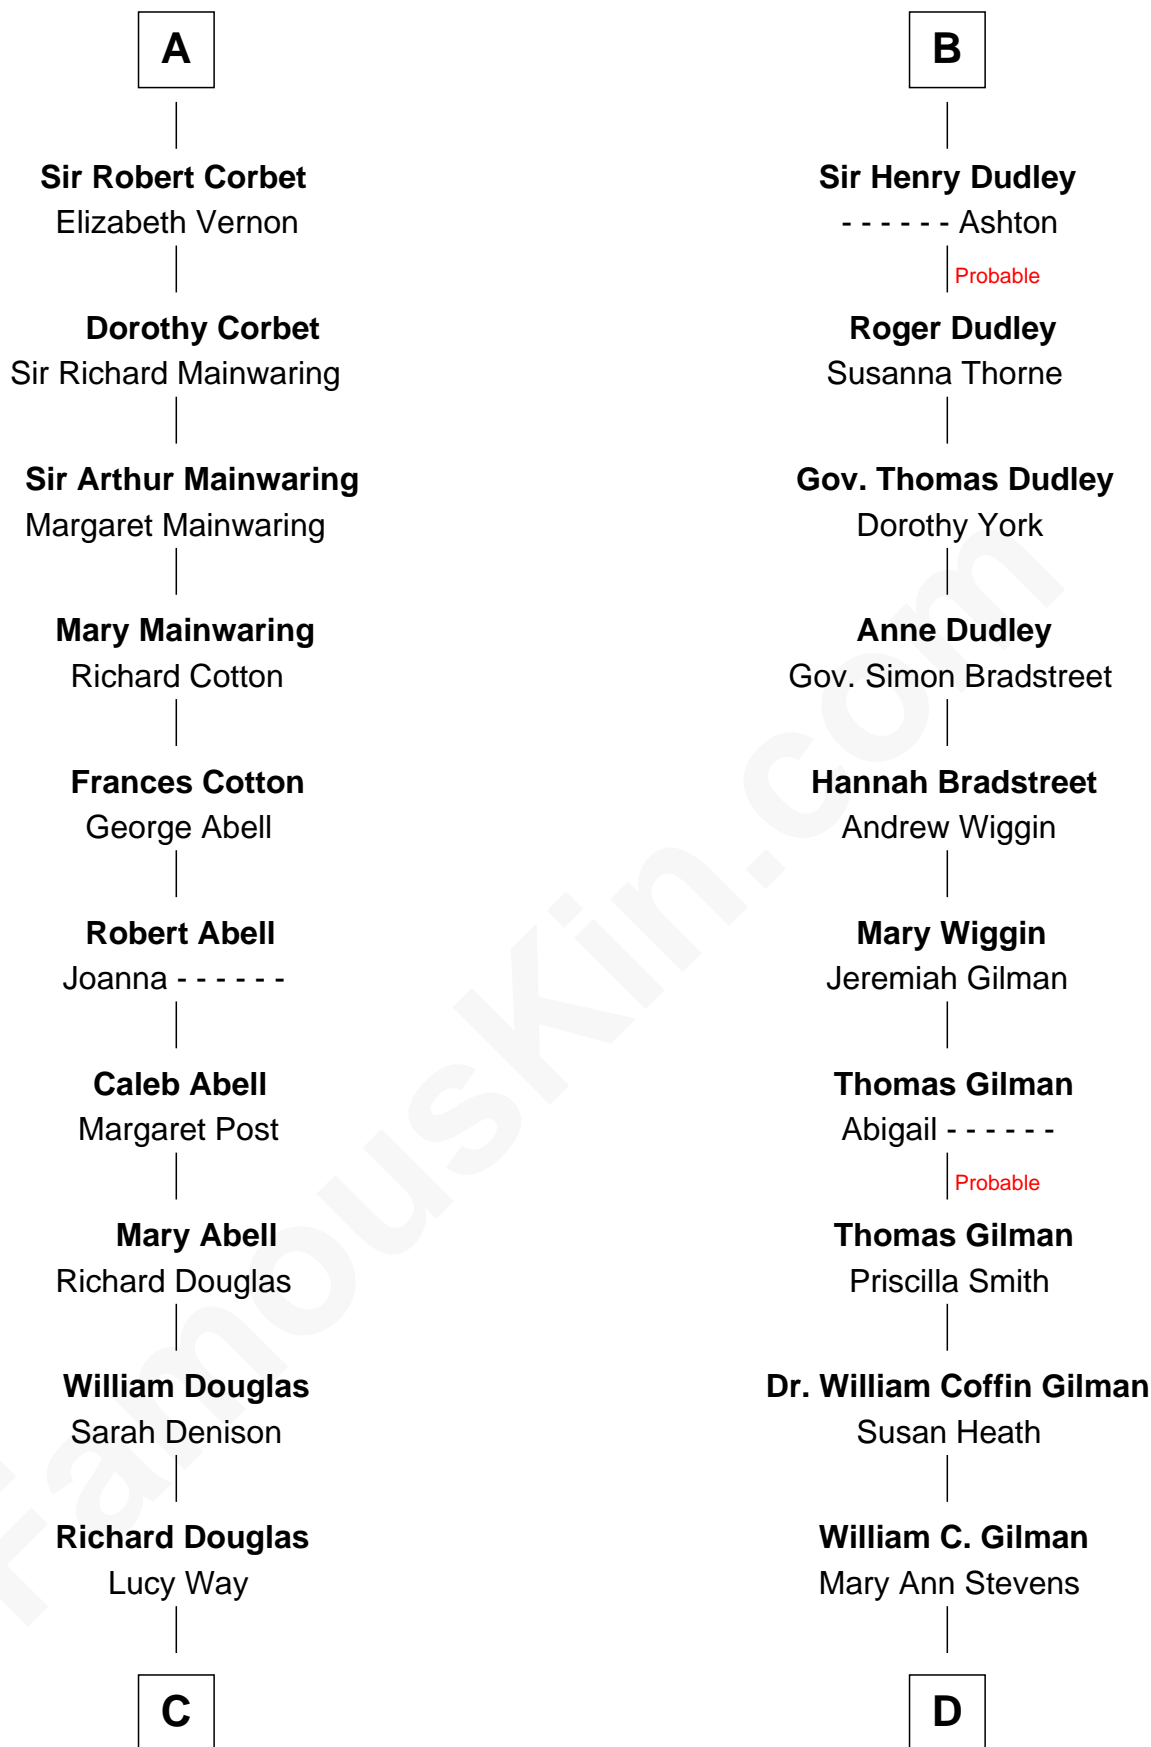

FamousKin.com Relationship Chart of

Melvyn Douglas

Movie Actor

20th cousin of

George Hamilton

TV and Movie Actor

Sir Roger de Grey
Elizabeth de Hastings

C

Erskine Douglas

Sophia Garrett

Emma Jane Douglas

Col. George Taliaferro Shackelford

Lena Priscilla Shackelford

Edouard Gregory Hesselberg

Melvyn Douglas

Movie Actor

D

George C. Gilman

Elizabeth Melissa Lane

Lillian C. Gilman

Harry Fuller Hamilton

George William Hamilton

Anne Lucille Stevens

George Hamilton