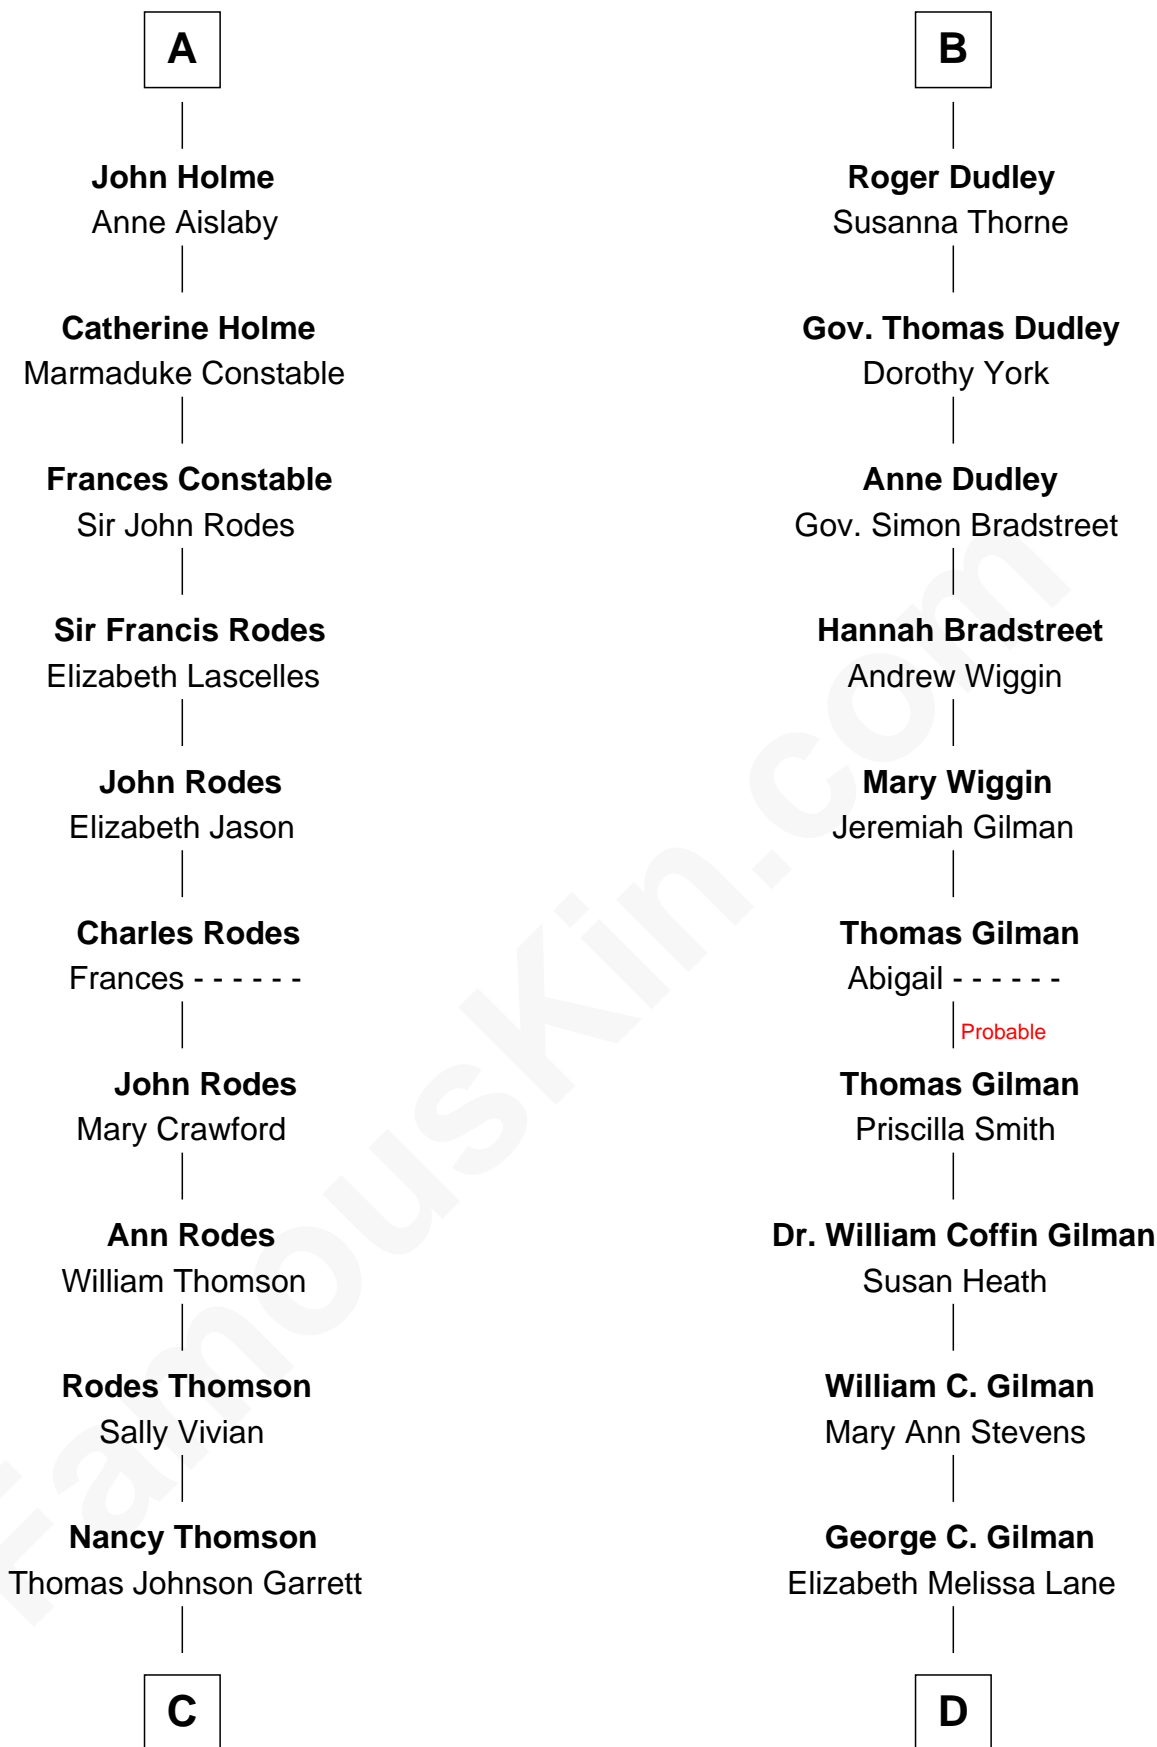

FamousKin.com Relationship Chart of

Melvyn Douglas

Movie Actor

19th cousin 1 time removed of

George Hamilton

TV and Movie Actor

Sir Ralph de Neville

Alice de Audley

Maude de Percy

Sir Ralph Neville

Joan Beaufort

Katherine Neville

Sir Thomas Strangeways

Joan Strangeways

Sir William Willoughby

Cecily Willoughby

Sir Edward Sutton

Sir John Sutton

Cecily Grey

Sir Henry Dudley

----- Ashton

Probable

B

C

Sophia Garrett
Erskine Douglas

Emma Jane Douglas
Col. George Taliaferro Shackelford

Lena Priscilla Shackelford
Edouard Gregory Hesselberg

Melvyn Douglas
Movie Actor

D

Lillian C. Gilman
Harry Fuller Hamilton