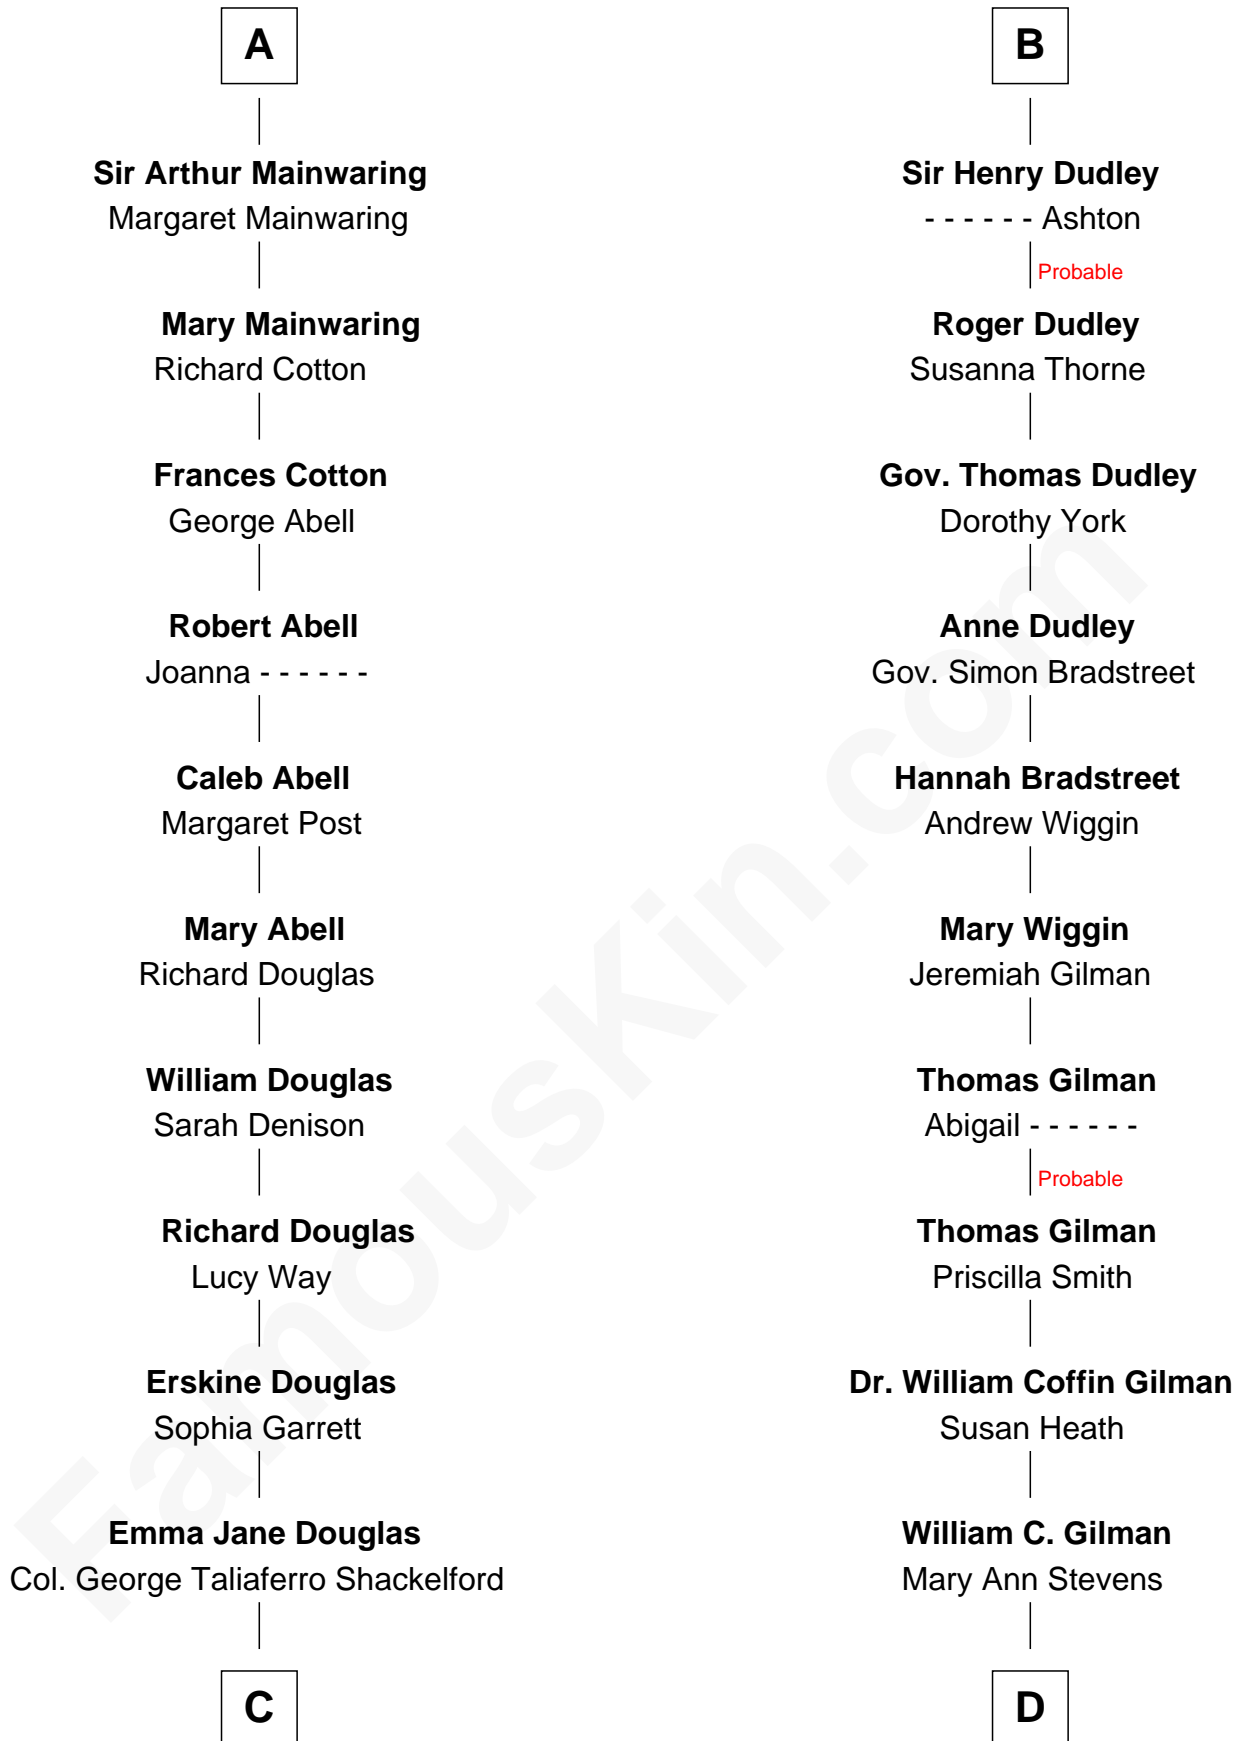

FamousKin.com
Relationship Chart of
Melvyn Douglas
Movie Actor

18th cousin 2 times removed of

George Hamilton
TV and Movie Actor

Sir William de Ros
 Margery de Badlesmere

C

Lena Priscilla Shackelford
Edouard Gregory Hesselberg

Melvyn Douglas
Movie Actor

D

George C. Gilman
Elizabeth Melissa Lane

Lillian C. Gilman
Harry Fuller Hamilton

George William Hamilton
Anne Lucille Stevens

George Hamilton
TV and Movie Actor