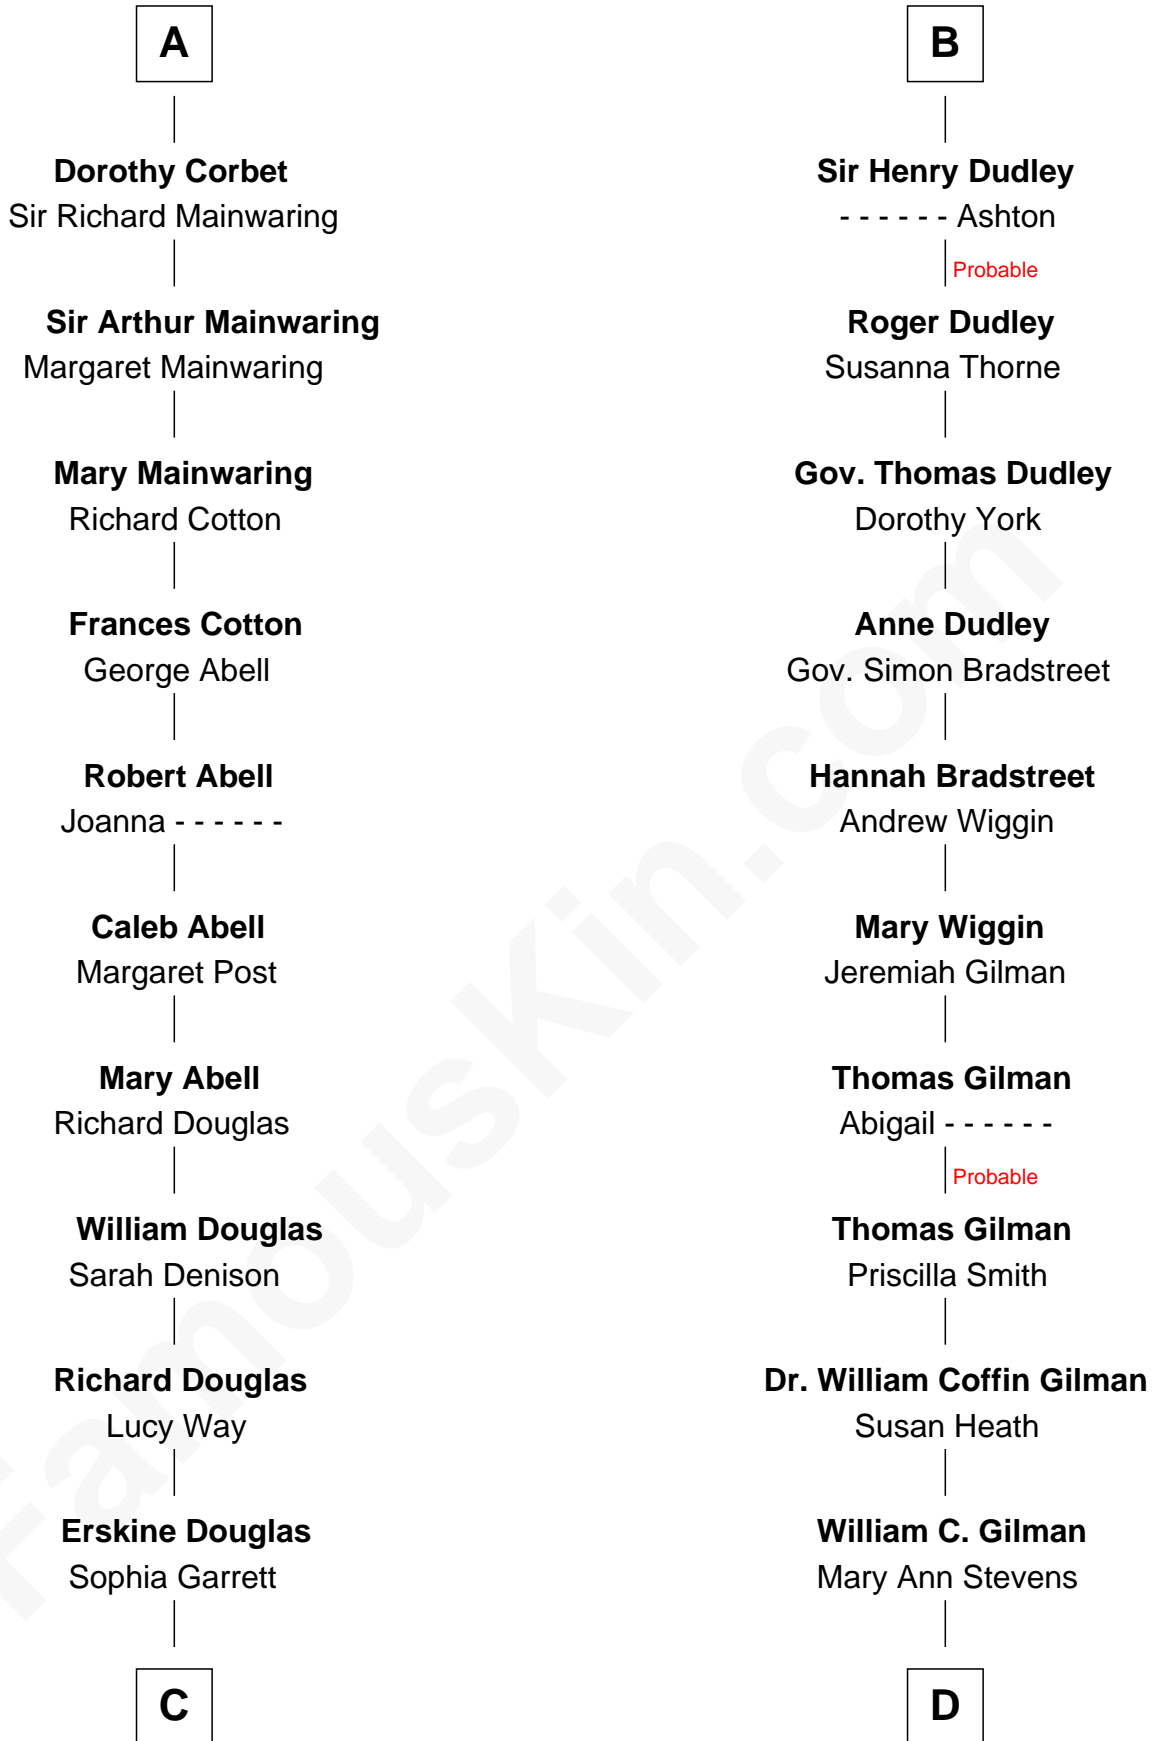

FamousKin.com Relationship Chart of

Melvyn Douglas

Movie Actor

19th cousin 1 time removed of

George Hamilton

TV and Movie Actor

Ralph de Stafford

Margaret de Audley

Thomas de Ros

Margaret de Ros

Sir Reynold Grey

Margaret Grey

Sir William Bonville

William Bonville

Elizabeth Harington

William Bonville

Katherine Neville

Cecily Bonville

Thomas Grey

Cecily Grey

Sir John Sutton

B

C

Emma Jane Douglas
Col. George Taliaferro Shackelford

Lena Priscilla Shackelford
Edouard Gregory Hesselberg

Melvyn Douglas
Movie Actor

D

George C. Gilman
Elizabeth Melissa Lane

Lillian C. Gilman
Harry Fuller Hamilton

George William Hamilton
Anne Lucille Stevens