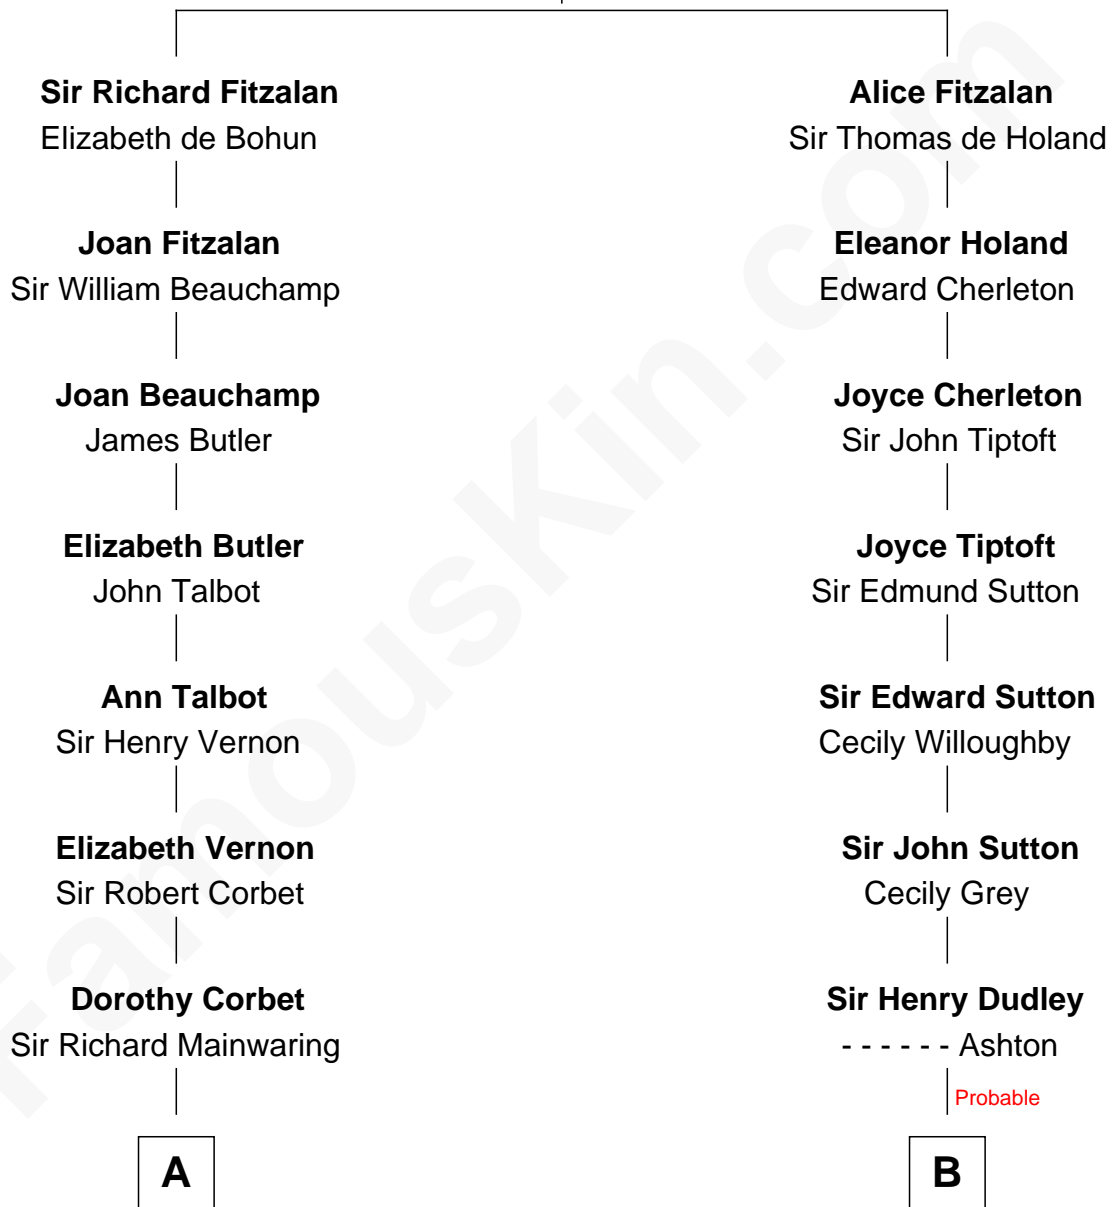

# FamousKin.com Relationship Chart of

**Melvyn Douglas**  
*Movie Actor*

18th cousin 1 time removed of

**George Hamilton**  
*TV and Movie Actor*

**Richard Fitzalan**  
Eleanor Plantagenet

**C**

**Lena Priscilla Shackelford**  
Edouard Gregory Hesselberg

**Melvyn Douglas**  
*Movie Actor*

**D**

**Lillian C. Gilman**  
Harry Fuller Hamilton

**George William Hamilton**  
Anne Lucille Stevens

**George Hamilton**  
*TV and Movie Actor*

FamousKin.com