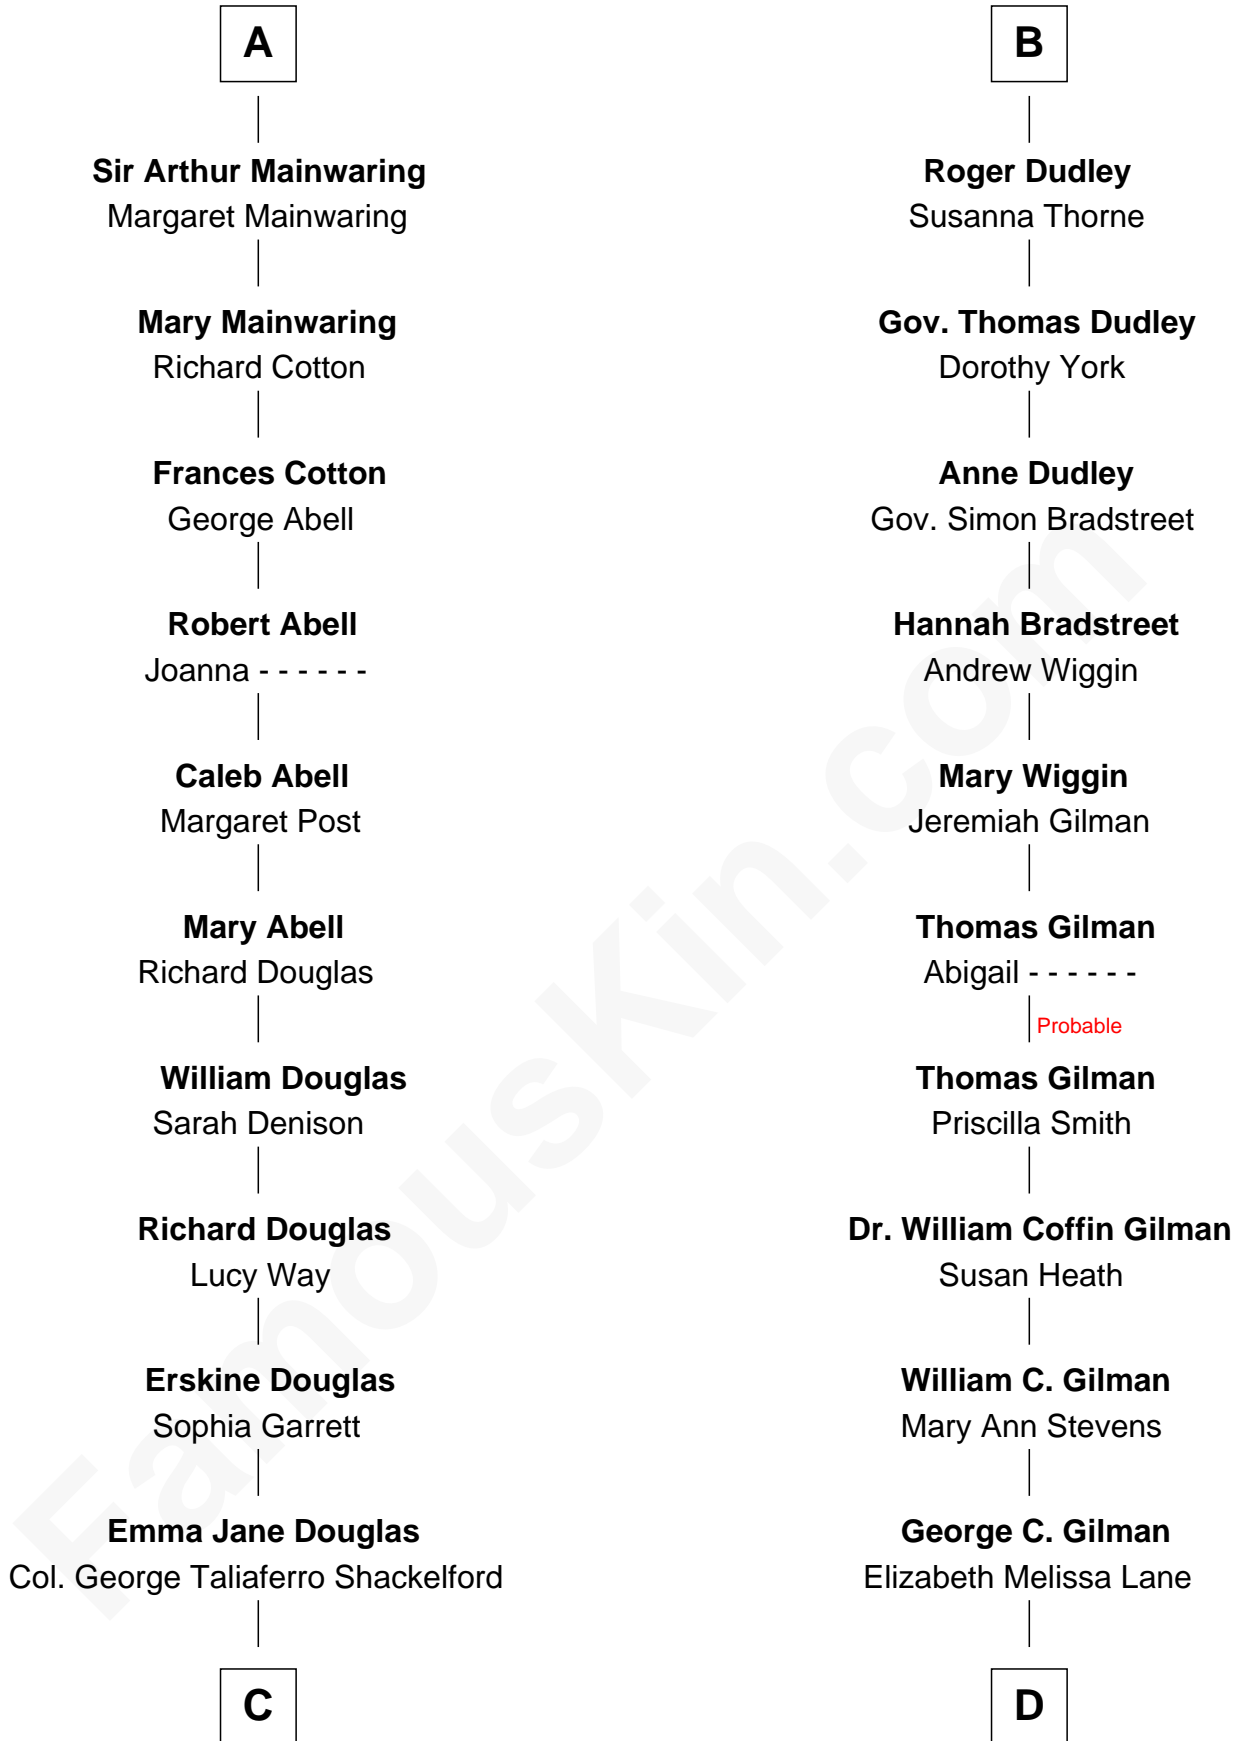

# FamousKin.com Relationship Chart of

**Melvyn Douglas**  
*Movie Actor*

18th cousin 1 time removed of

**George Hamilton**  
*TV and Movie Actor*

**Richard Fitzalan**  
Eleanor Plantagenet

**C**

**Lena Priscilla Shackelford**  
Edouard Gregory Hesselberg

**Melvyn Douglas**  
*Movie Actor*

**D**

**Lillian C. Gilman**  
Harry Fuller Hamilton

**George William Hamilton**  
Anne Lucille Stevens

**George Hamilton**  
*TV and Movie Actor*

FamousKin.com