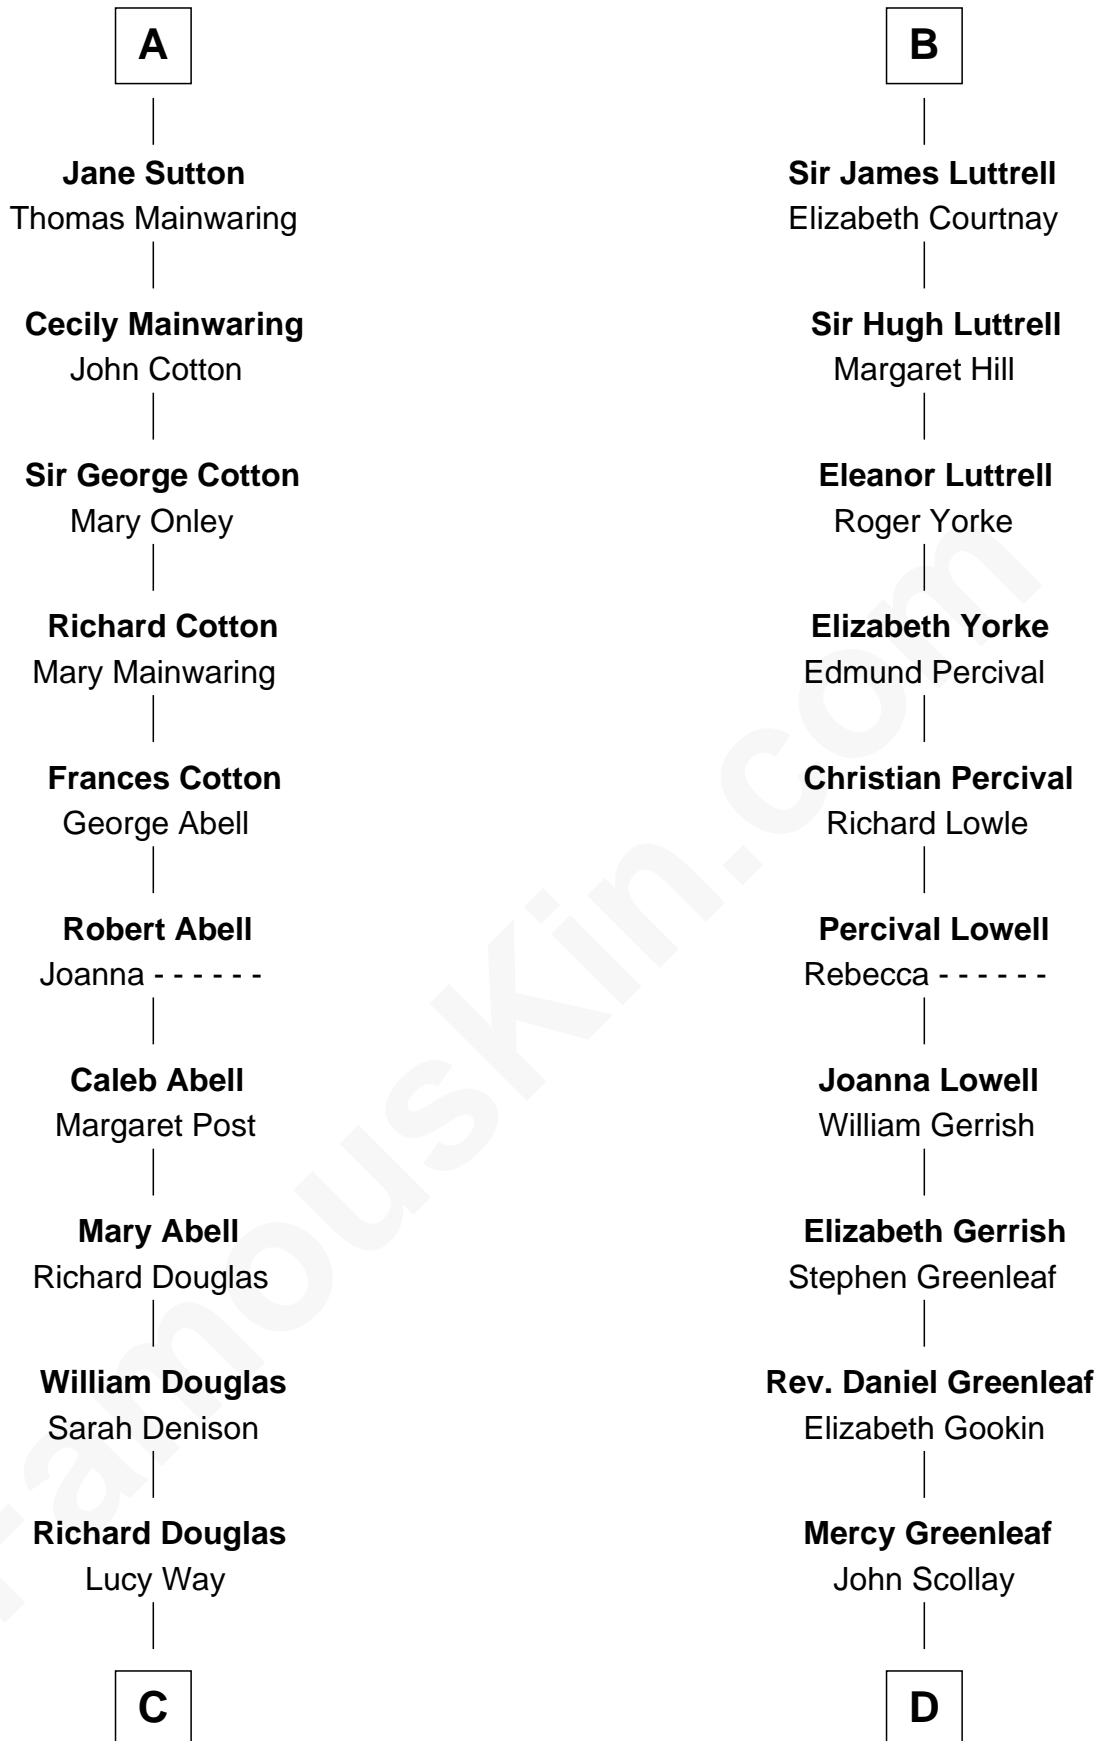

FamousKin.com Relationship Chart of

Melvyn Douglas

Movie Actor

19th cousin 1 time removed of

Herman Melville

Author of Moby Dick

John, King of England

C

Erskine Douglas

Sophia Garrett

Emma Jane Douglas

Col. George Taliaferro Shackelford

Lena Priscilla Shackelford

Edouard Gregory Hesselberg

Melvyn Douglas

Movie Actor