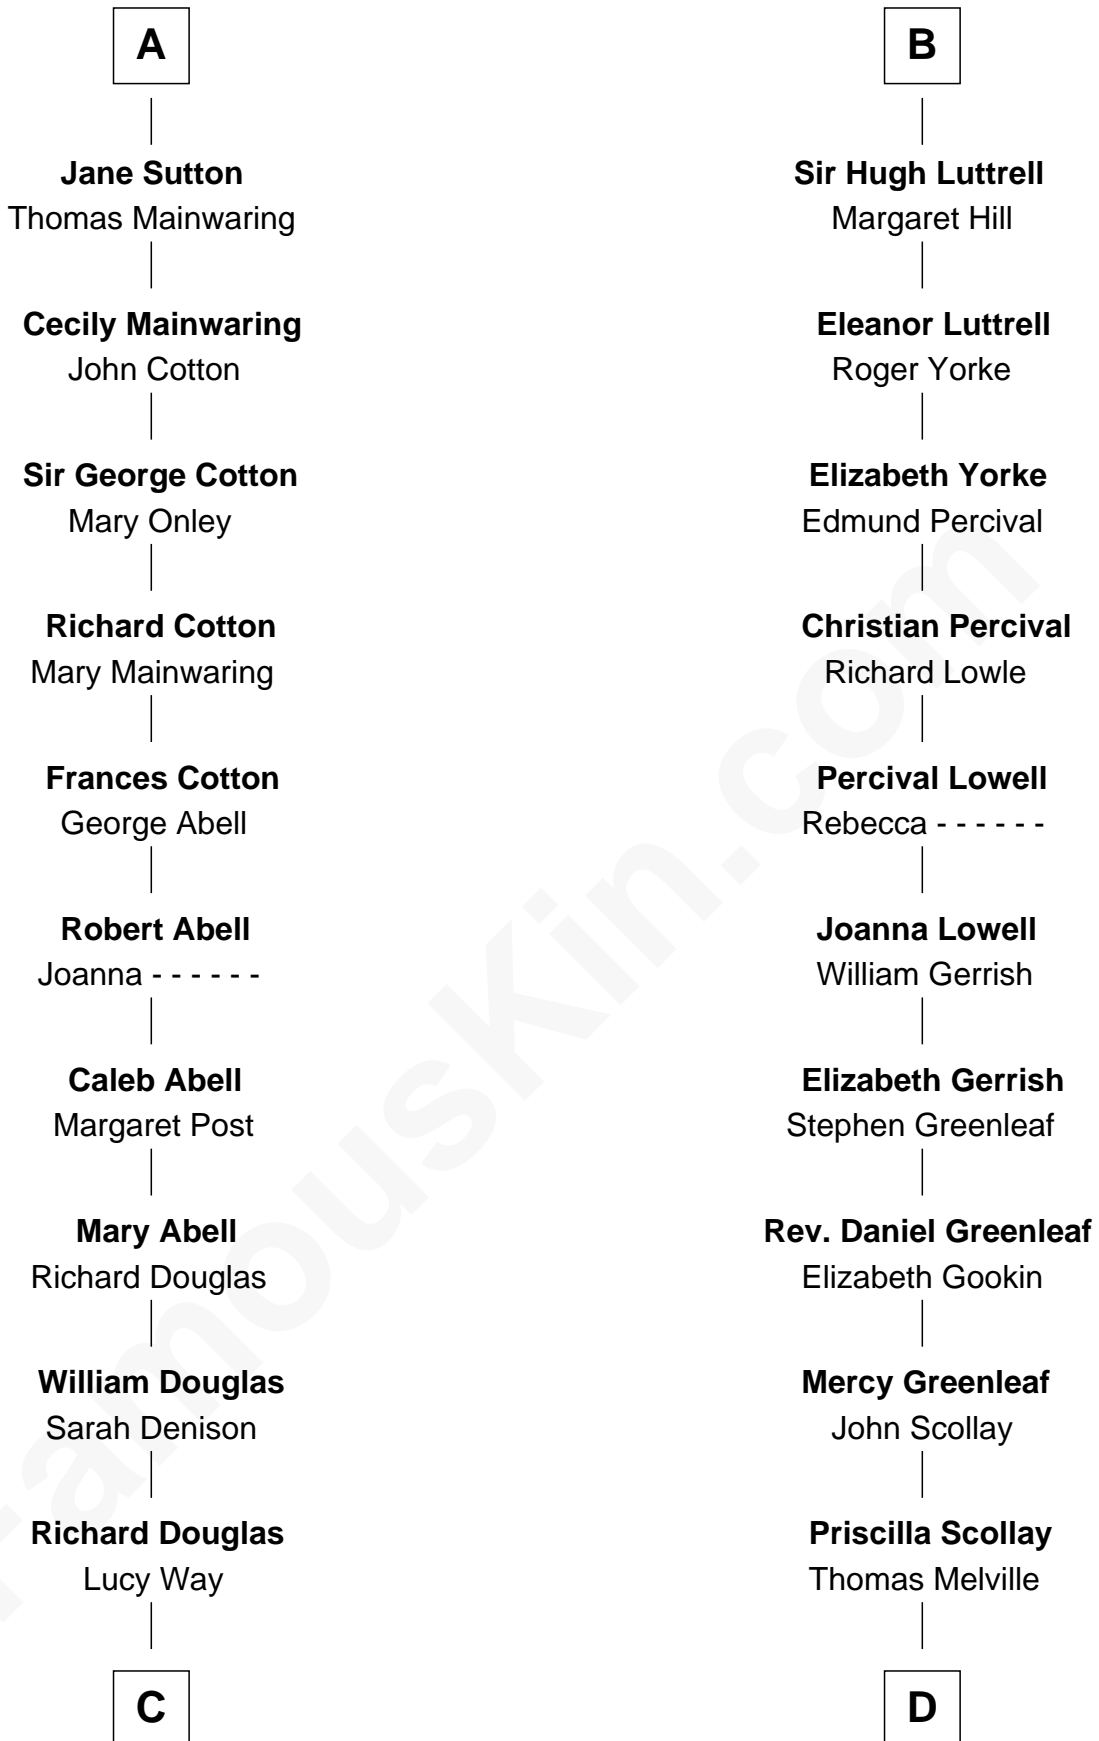

FamousKin.com Relationship Chart of

Melvyn Douglas

Movie Actor

18th cousin 2 times removed of

Herman Melville

Author of Moby Dick

Sir Hugh le Despencer

Aveline Basset

Catherine de Beaumont

Sir John Luttrell

Margaret Touchet

Sir James Luttrell

Elizabeth Courtenay

B

C

Erskine Douglas