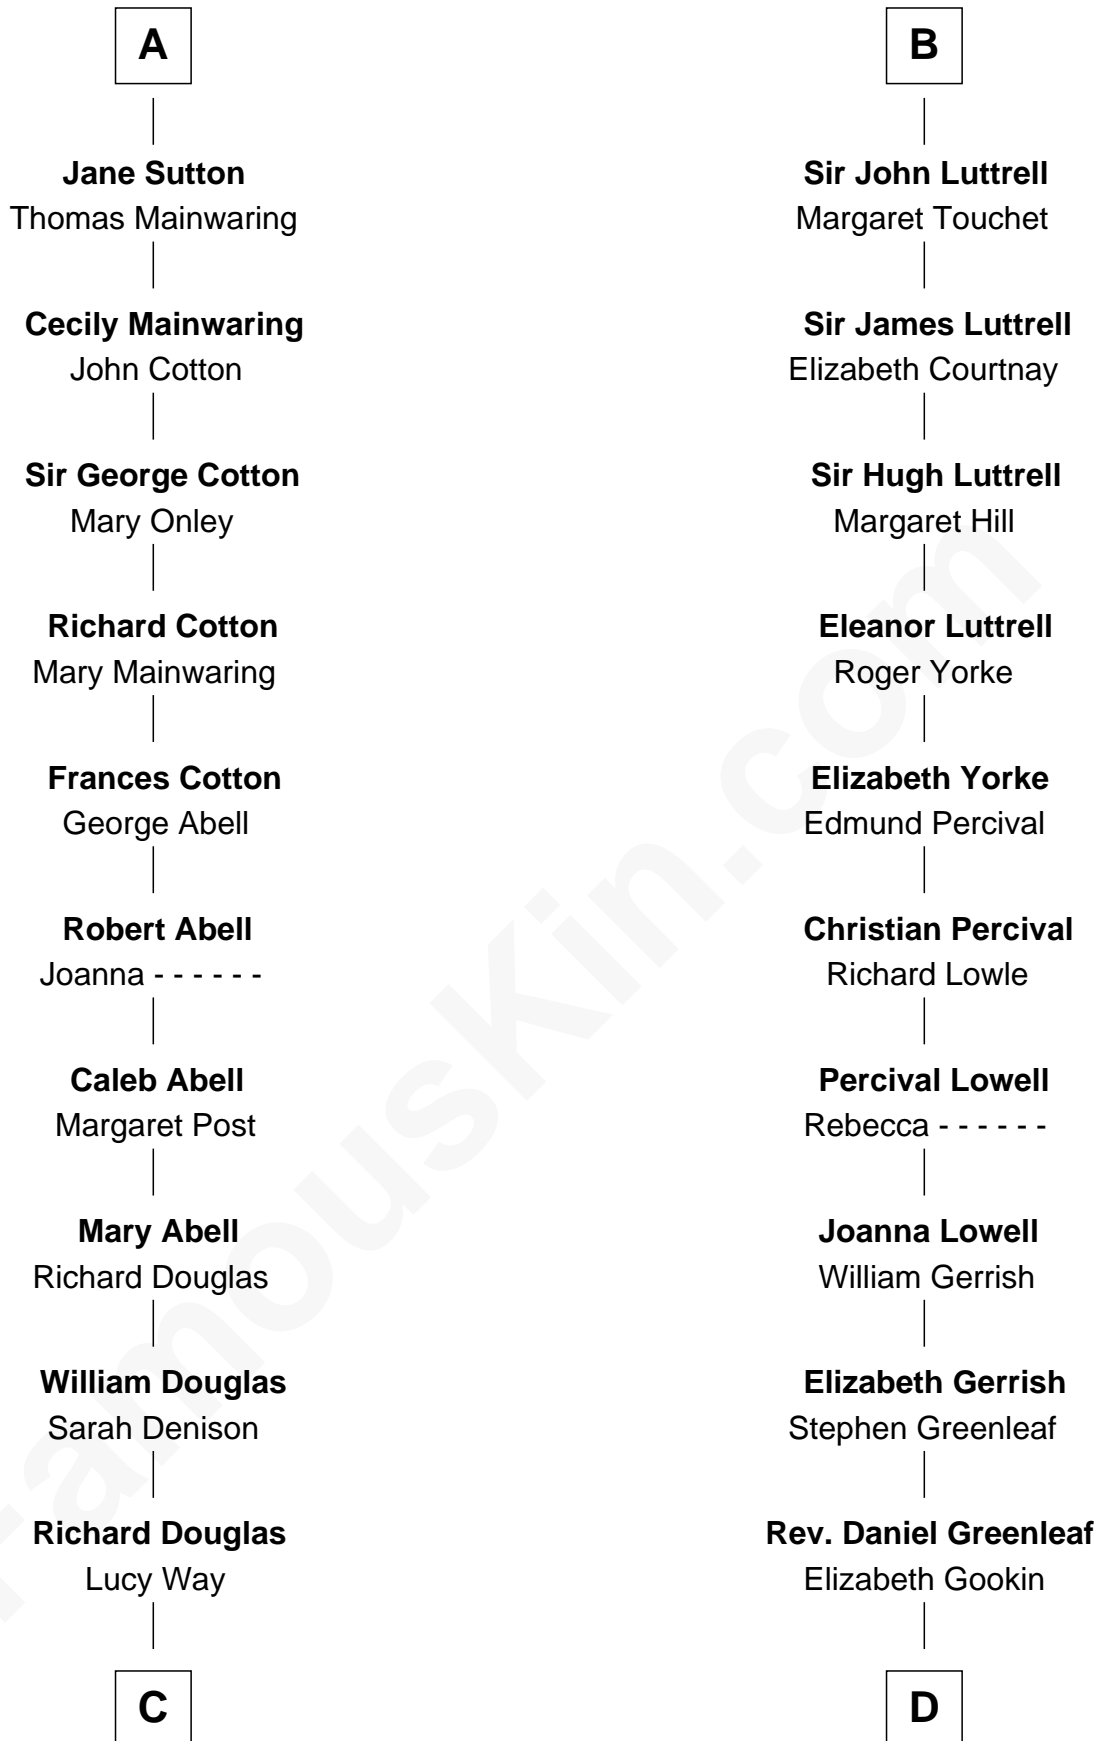

FamousKin.com Relationship Chart of

Melvyn Douglas

Movie Actor

20th cousin of

Herman Melville

Author of Moby Dick

Saher de Quincy
Margaret de Beaumont

C

Erskine Douglas

Sophia Garrett

Emma Jane Douglas

Col. George Taliaferro Shackelford

Lena Priscilla Shackelford

Edouard Gregory Hesselberg

Melvyn Douglas

Movie Actor