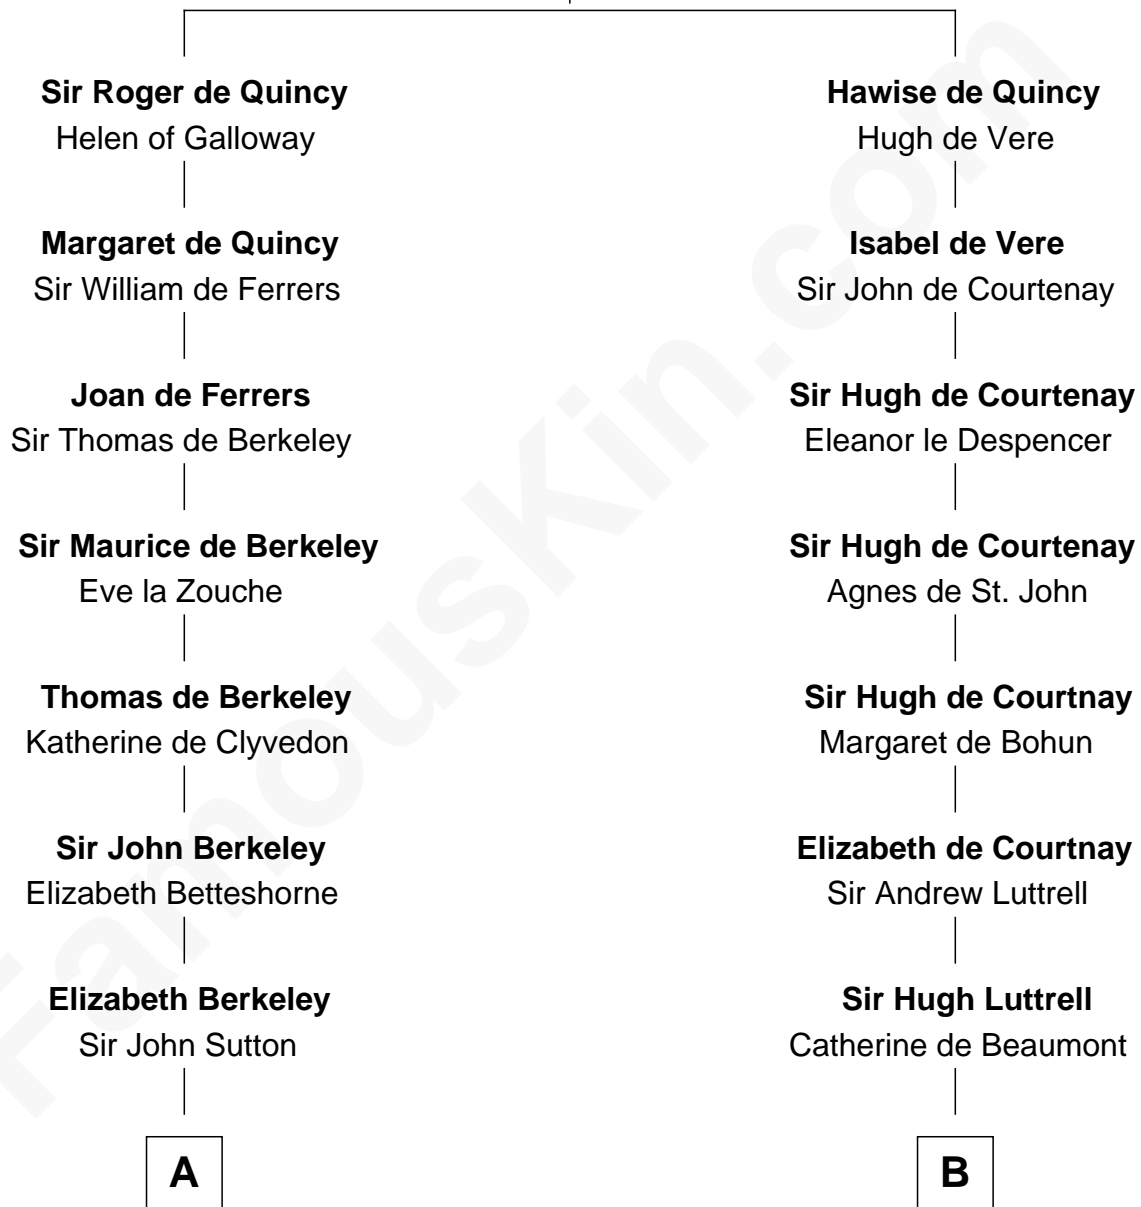

FamousKin.com Relationship Chart of

Melvyn Douglas

Movie Actor

20th cousin of

Herman Melville

Author of Moby Dick

Saher de Quincy
Margaret de Beaumont

C

Erskine Douglas

Sophia Garrett

Emma Jane Douglas

Col. George Taliaferro Shackelford

Lena Priscilla Shackelford

Edouard Gregory Hesselberg

Melvyn Douglas

Movie Actor