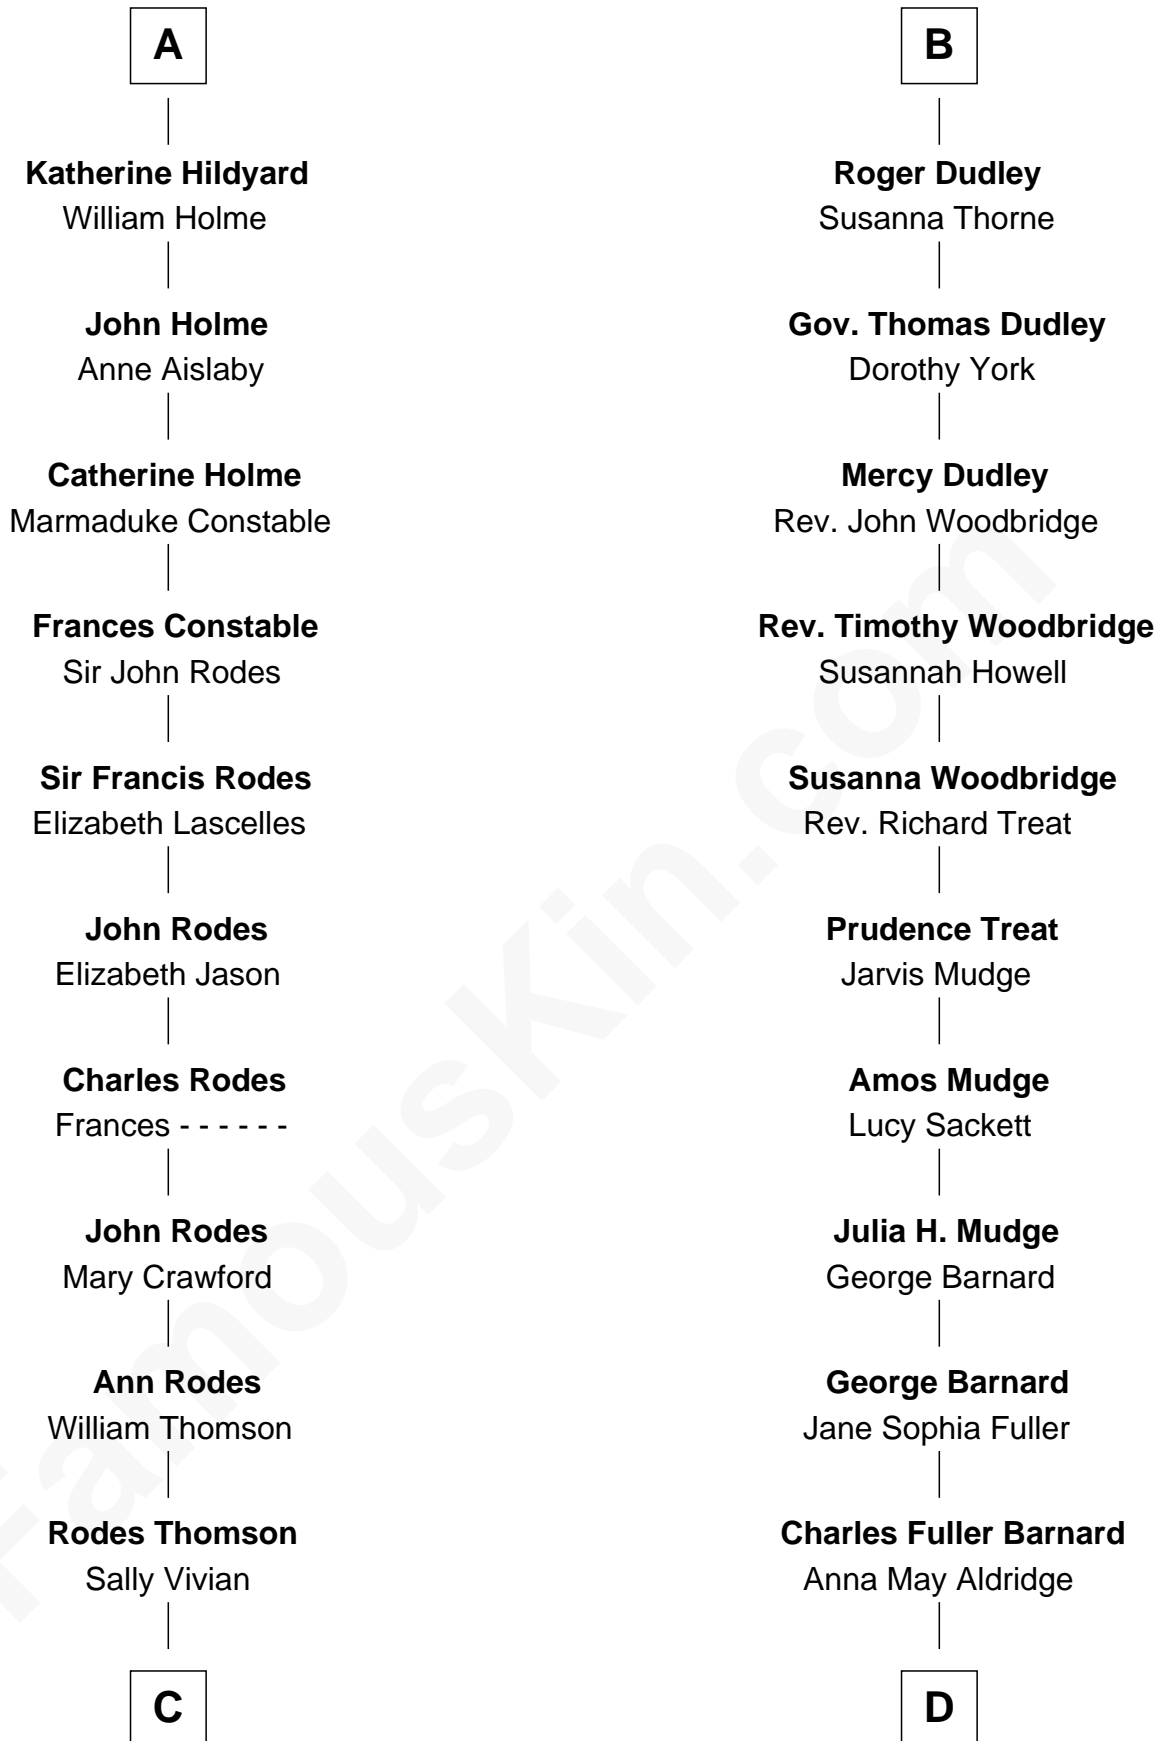

FamousKin.com Relationship Chart of

Melvyn Douglas

Movie Actor

18th cousin 3 times removed of

Dick Clark

Radio and TV Host

Edward III, King of England

Philippa of Hainault

C

Nancy Thomson
Thomas Johnson Garrett

Sophia Garrett
Erskine Douglas

Emma Jane Douglas
Col. George Taliaferro Shackelford

Lena Priscilla Shackelford
Edouard Gregory Hesselberg

Melvyn Douglas
Movie Actor

D

Julia Fuller Barnard
Richard Augustus Clark