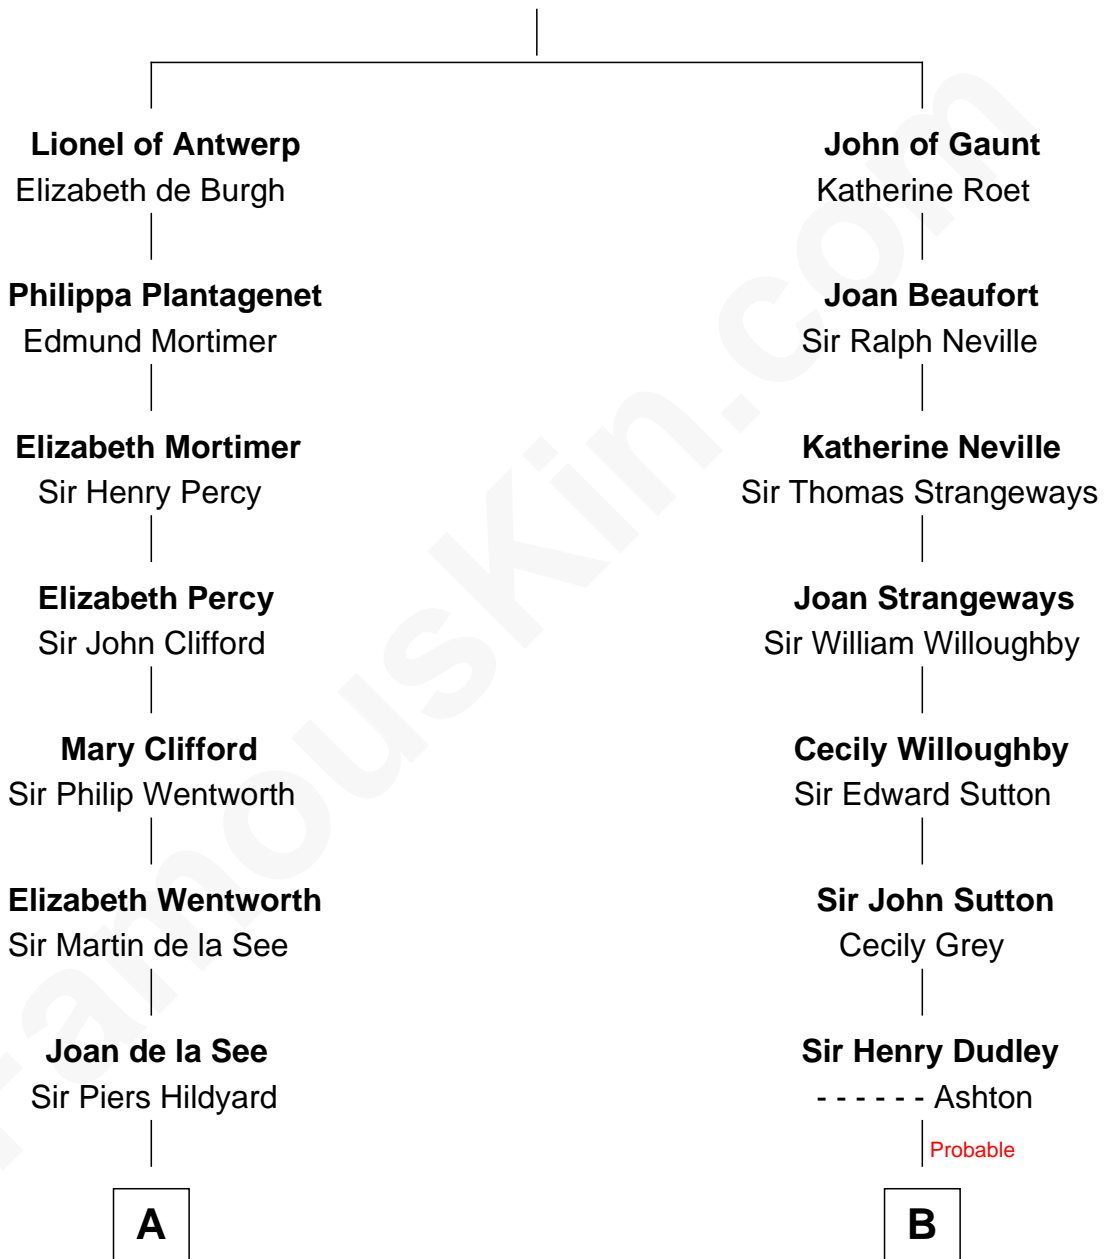

FamousKin.com Relationship Chart of

Melvyn Douglas

Movie Actor

18th cousin 3 times removed of

Dick Clark

Radio and TV Host

Edward III, King of England

Philippa of Hainault

C

Nancy Thomson
Thomas Johnson Garrett

Sophia Garrett
Erskine Douglas

Emma Jane Douglas
Col. George Taliaferro Shackelford

Lena Priscilla Shackelford
Edouard Gregory Hesselberg

Melvyn Douglas
Movie Actor

D

Julia Fuller Barnard
Richard Augustus Clark