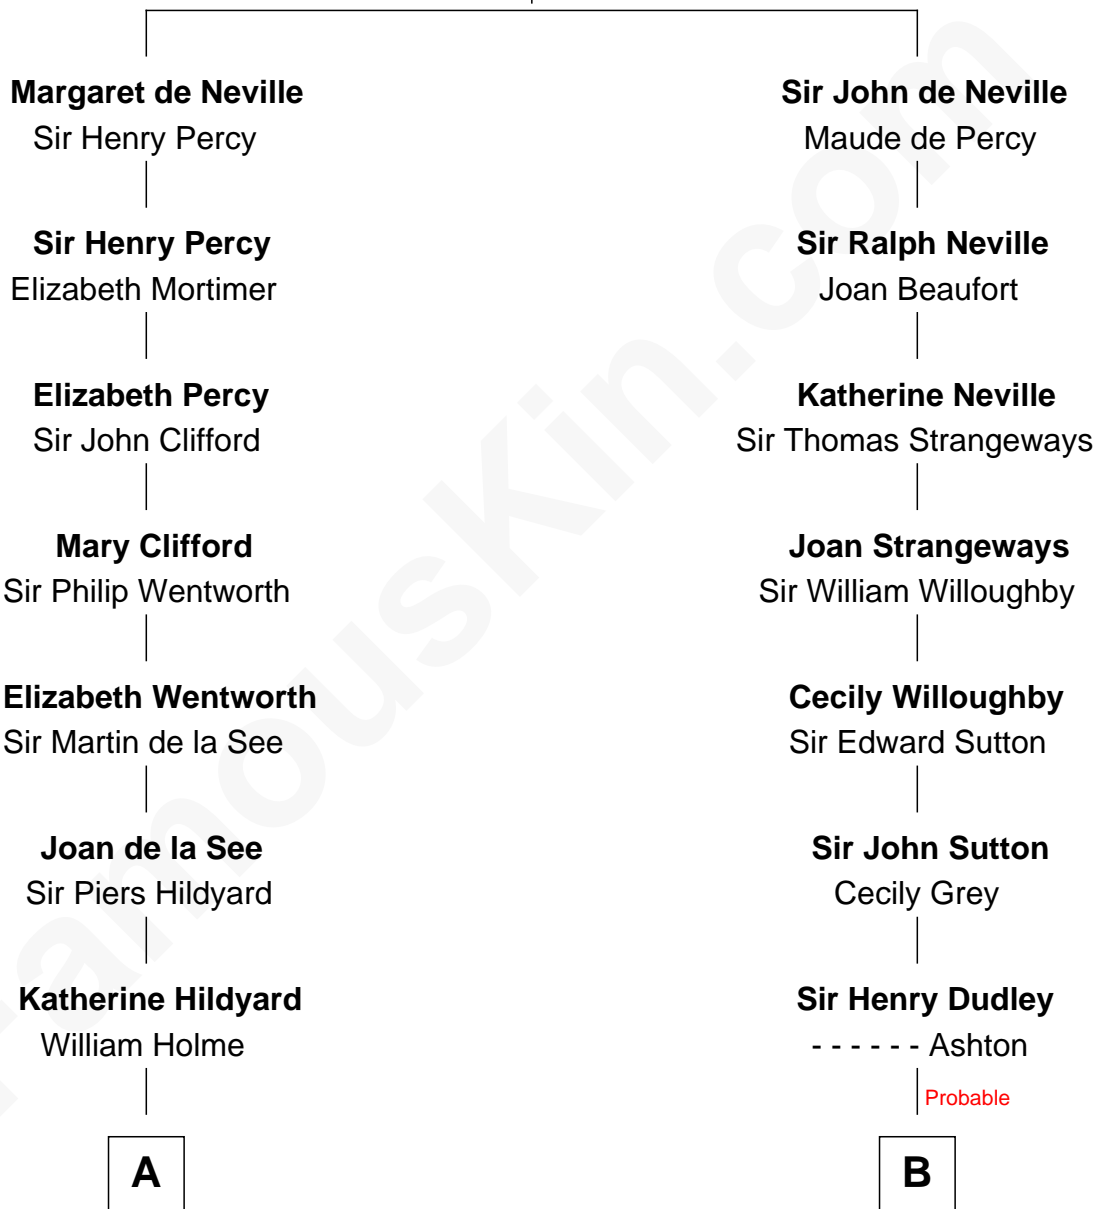

**FamousKin.com**  
**Relationship Chart of**  
**Melvyn Douglas**  
*Movie Actor*

**18th cousin 2 times removed of**  
**Dick Clark**  
*Radio and TV Host*

**Sir Ralph de Neville**  
 Alice de Audley

**C**

**Sophia Garrett**  
Erskine Douglas

**Emma Jane Douglas**  
Col. George Taliaferro Shackelford

**Lena Priscilla Shackelford**  
Edouard Gregory Hesselberg

**Melvyn Douglas**  
*Movie Actor*

**D**

**Julia Fuller Barnard**  
Richard Augustus Clark