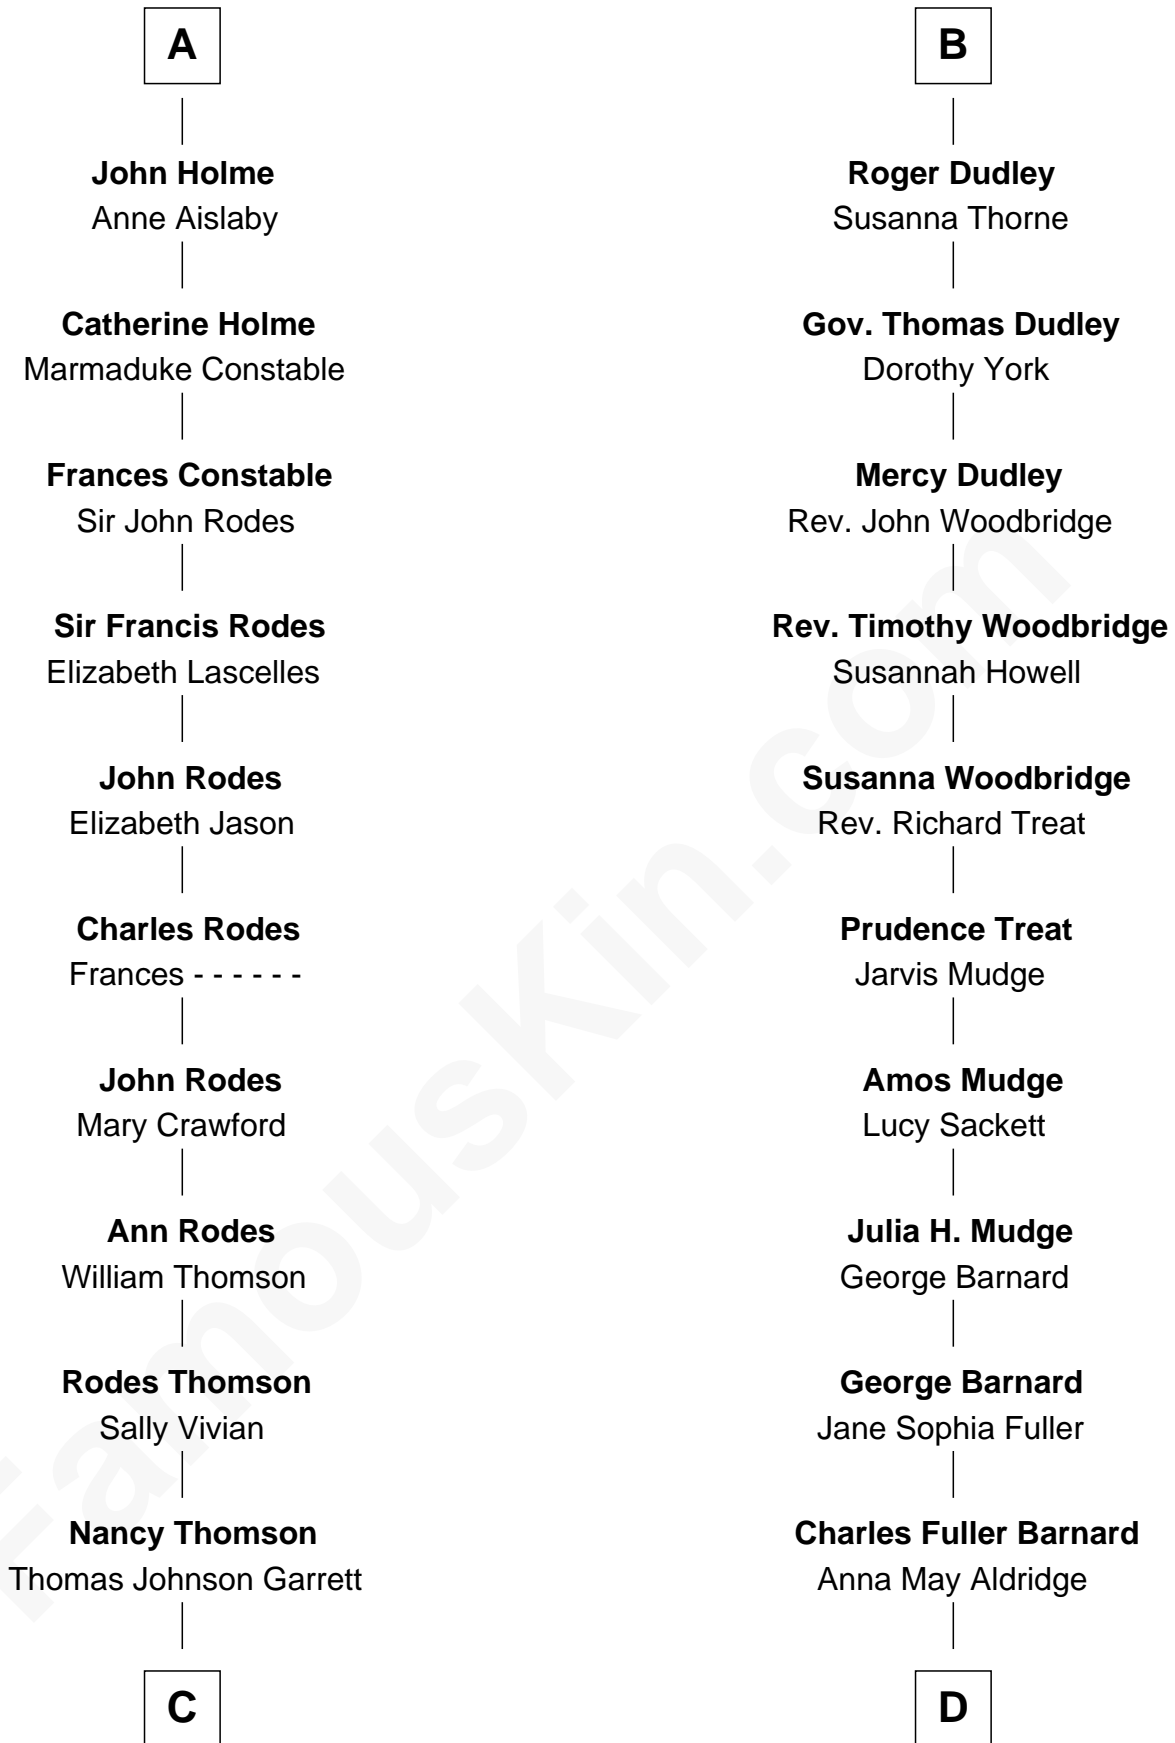

**FamousKin.com**  
**Relationship Chart of**  
**Melvyn Douglas**  
*Movie Actor*

**18th cousin 2 times removed of**  
**Dick Clark**  
*Radio and TV Host*

**Sir Ralph de Neville**  
 Alice de Audley

**C**

**Sophia Garrett**  
Erskine Douglas

**Emma Jane Douglas**  
Col. George Taliaferro Shackelford

**Lena Priscilla Shackelford**  
Edouard Gregory Hesselberg

**Melvyn Douglas**  
*Movie Actor*

**D**

**Julia Fuller Barnard**  
Richard Augustus Clark