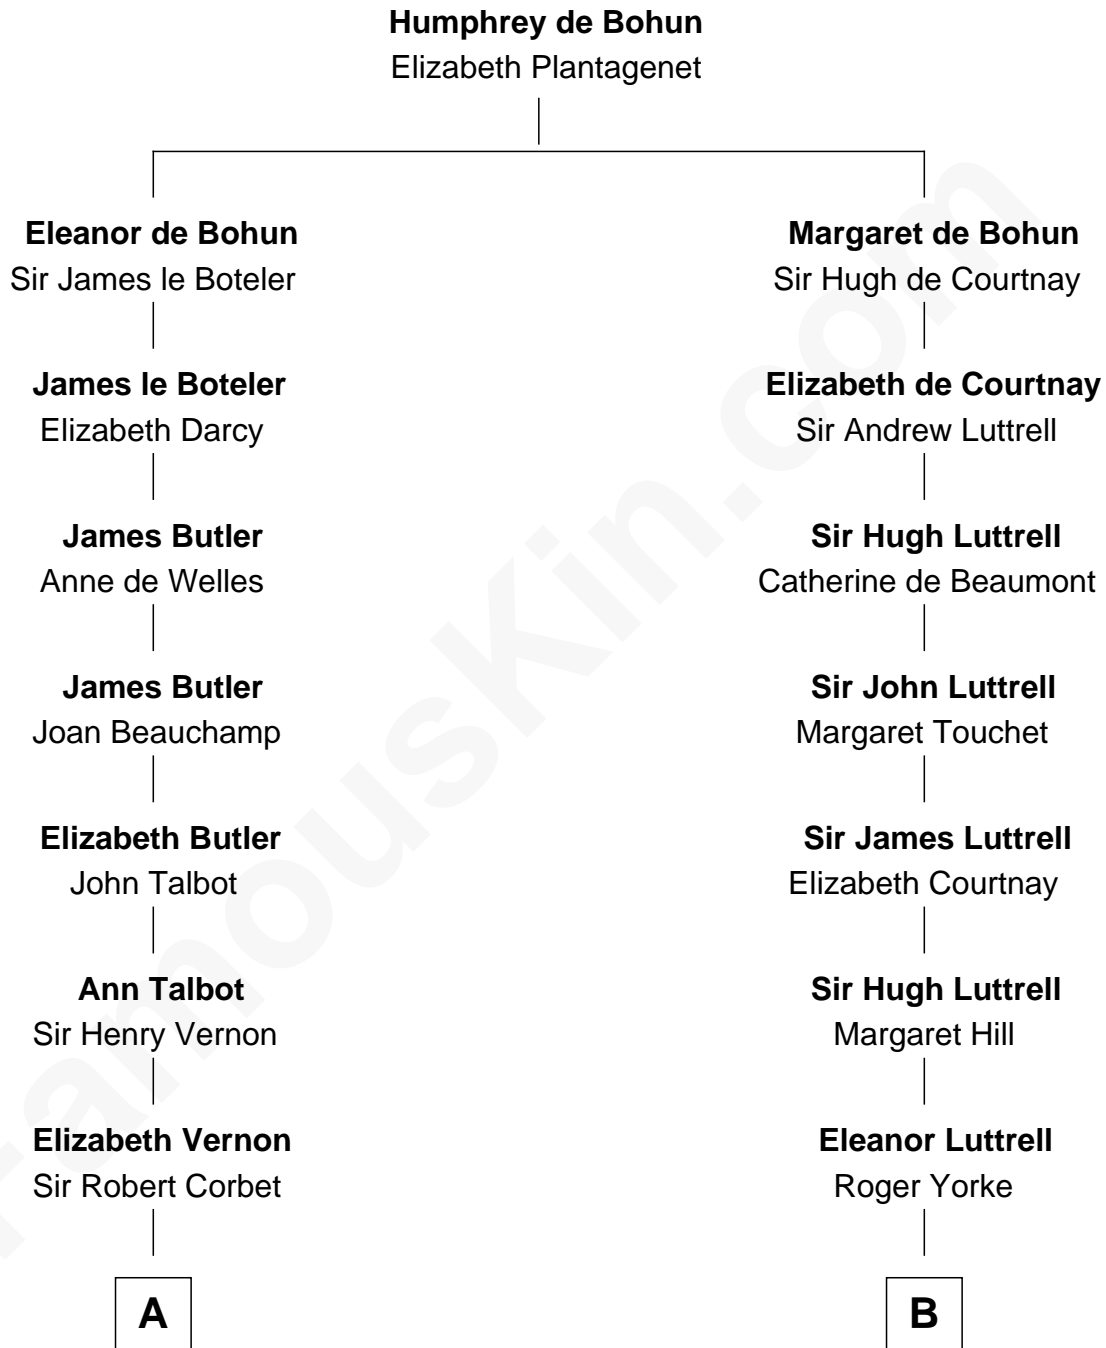

FamousKin.com
Relationship Chart of
Melvyn Douglas
Movie Actor

19th cousin 2 times removed of
James Spader
TV and Movie Actor

C

Emma Jane Douglas
Col. George Taliaferro Shackelford

Lena Priscilla Shackelford
Edouard Gregory Hesselberg

Melvyn Douglas
Movie Actor

D

Julia M. Randall
William E. Fraser

Edward Abbott Fraser
Myrtle H. Brown

James Randall Fraser
Elizabeth Higginson Bowditch

Jean Fraser
Stoddard Greenwood Spader

James Spader
TV and Movie Actor